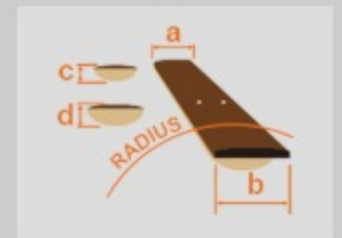

### SPEC

<b>body shape</b>	Cutaway Dreadnought body (shallower body depth)
<b>bracing</b>	X Bracing
<b>top</b>	Flamed Maple top
<b>back &amp; sides</b>	Sapele back & Sapele sides
<b>neck</b>	Mahogany
<b>fretboard</b>	Purpleheart
<b>bridge</b>	Purpleheart
<b>body binding</b>	Ivory
<b>tuning machine</b>	Chrome Die-cast tuners w/Half moon knobs
<b>number of frets</b>	20
<b>bridge pins</b>	Ibanez Advantage™ bridge pins
<b>strings</b>	Ibanez IACS6C coated strings
<b>pickup</b>	Fishman® Sonicore pickup
<b>preamp</b>	Ibanez AEQ-SP2 preamp w/Onboard tuner
<b>output jack</b>	Balanced XLR & 1/4" outputs
<b>battery</b>	9V Battery
<b>finish top</b>	Gloss
<b>finish back and sides</b>	Gloss
<b>finish neck back</b>	Gloss

### NECK DIMENSIONS

<b>Scale :</b>	650mm
<b>a : Width</b>	42mm at NUT
<b>b : Width</b>	55mm at 14F
<b>c : Thickness</b>	21mm at 1F
<b>d : Thickness</b>	22.5mm at 7F
<b>Radius :</b>	250mmR

### BODY DIMENSIONS

<b>a : Length</b>	20"
<b>b : Width</b>	15 3/4"
<b>c : Max Depth</b>	4 1/4"