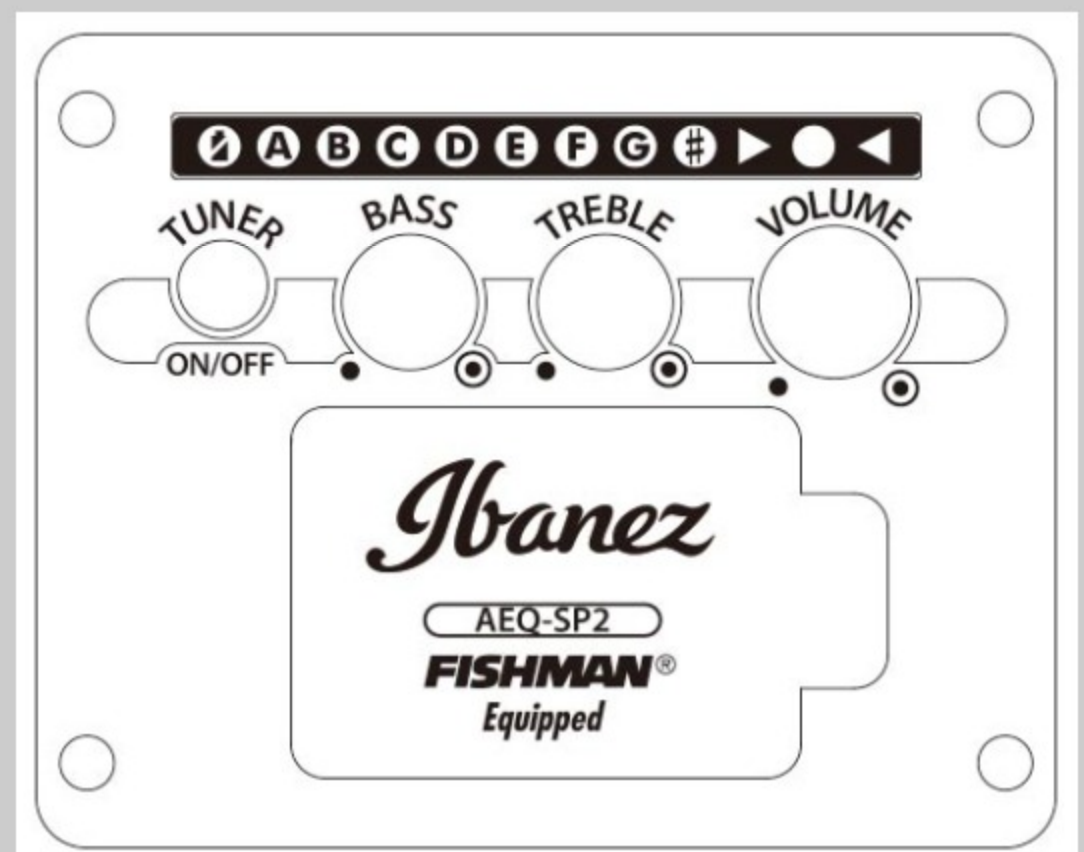

PREAMP

OTHERS

Recommended Case	PF50C