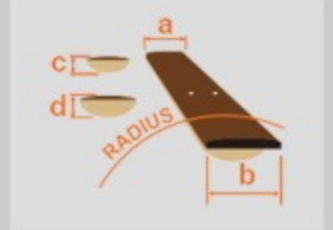

### SPEC

body shape	Cutaway Dreadnought body
top	Flamed Maple top
back & sides	Sapele back & Sapele sides
neck	PF / Okoume neck
fretboard	Purpleheart fretboard
bridge	Purpleheart bridge
inlay	White dot
soundhole rosette	Water decal
tuning machine	Chrome Die-cast Tuner w/half moon knobs
nut material	Plastic
number of frets	20
saddle material	Plastic
bridge pins	Ibanez Advantage™
strings	Ibanez IACS6C
string gauge	.012/.016/.024/.032/.042/.053
string space	11mm
factory tuning	1E,2B,3G,4D,5A,6E
pickup	Fishman® Sonicore
preamp	Ibanez AEQ-SP2 preamp w/Onboard tuner
output jack	Balanced XLR & 1/4" outputs

### NECK DIMENSIONS

Scale :	650mm
a : Width	42mm at NUT
b : Width	55mm at 14F
c : Thickness	21mm at 1F
d : Thickness	22.5mm at 7F
Radius :	250mmR

### BODY DIMENSIONS

a : Length	20"
b : Width	15 1/2"
c : Max Depth	4 3/8"