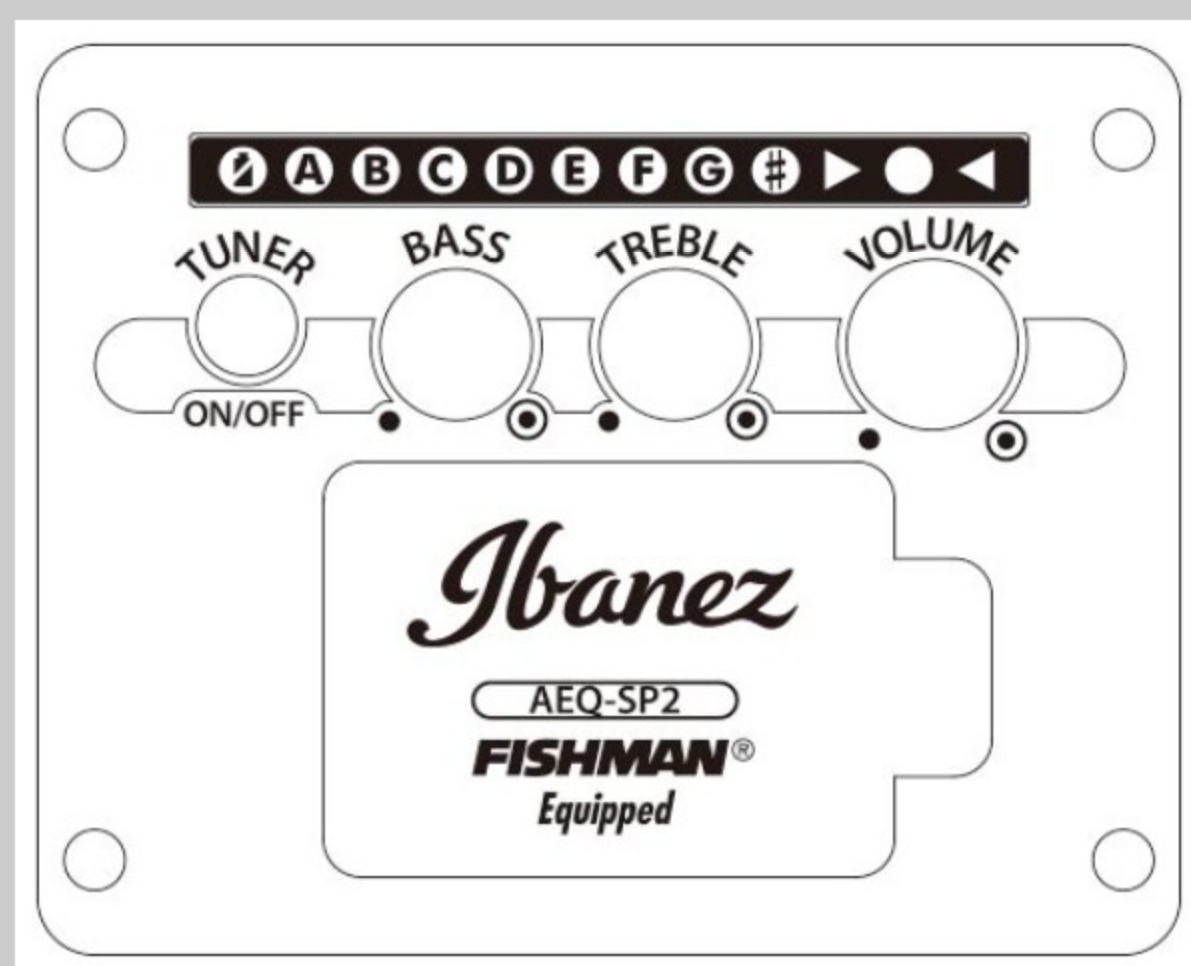

PF28ECE

COLOR VARIATION :

DVS : Dark Violin Sunburst High Gloss

SHARE :

SPEC

SPECS

body shape	Cutaway Dreadnought body
top	Flamed Maple top
back & sides	Sapele back & Sapele sides
neck	PF / Okoume neck
fretboard	Purpleheart fretboard
bridge	Purpleheart bridge
inlay	White dot inlay
soundhole rosette	Water decal
tuning machine	Chrome Die-cast tuners
nut material	Plastic
number of frets	20
saddle material	Plastic
bridge pins	Ibanez Advantage™
strings	Ibanez IACS6C
string gauge	.012/.016/.024/.032/.042/.053
string space	11mm
factory tuning	1E,2B,3G,4D,5A,6E
pickup	Fishman® Sonicore
preamp	Ibanez AEQ-SP2 preamp w/Onboard tuner
output jack	Balanced XLR & 1/4" outputs

NECK DIMENSIONS

Scale :	650mm
a : Width	42mm at NUT
b : Width	55mm at 14F
c : Thickness	21mm at 1F
d : Thickness	22.5mm at 7F
Radius :	250mmR

DESCRIPTION +

BODY DIMENSIONS

a : Length	20 "
b : Width	15 5/8"
c : Max Depth	4 3/8"

DESCRIPTION +

PREAMP

DESCRIPTION +