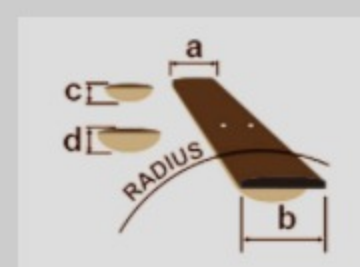

PF28ECE

COLOR VARIATION :

DVS : Dark Violin Sunburst High Gloss

SHARE :  

SPEC

SPECS

body shape	Cutaway Dreadnought body
top	Flamed Maple top
back & sides	Sapele back & Sapele sides
neck	PF / Okoume neck
fretboard	Purpleheart fretboard
bridge	Purpleheart bridge
inlay	White dot inlay
soundhole rosette	Water decal
tuning machine	Chrome Die-cast tuners
nut material	Plastic
number of frets	20
saddle material	Plastic
bridge pins	Ibanez Advantage™
strings	Ibanez IACS6C
string gauge	.012/.016/.024/.032/.042/.053
string space	11mm
factory tuning	1E,2B,3G,4D,5A,6E
pickup	Fishman® Sonicore
preamp	Ibanez AEQ-SP2 preamp w/Onboard tuner
output jack	Balanced XLR & 1/4" outputs

NECK DIMENSIONS

Scale :	650mm
a : Width	42mm at NUT
b : Width	55mm at 14F
c : Thickness	21mm at 1F
d : Thickness	22.5mm at 7F
Radius :	250mmR

DESCRIPTION +

BODY DIMENSIONS

a : Length	20 "
b : Width	15 5/8"
c : Max Depth	4 3/8"