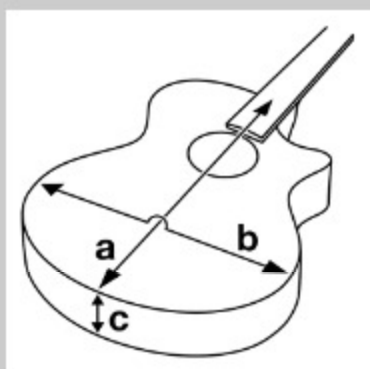

PF28ECE

COLOR VARIATION :

DVS : Dark Violin Sunburst High Gloss

SHARE :  

SPEC

SPECS

body shape	Cutaway Dreadnought body
top	Flamed Maple top
back & sides	Sapele back & Sapele sides
neck	PF / Okoume neck
fretboard	Purpleheart fretboard
bridge	Purpleheart bridge
inlay	White dot inlay
soundhole rosette	Water decal
tuning machine	Chrome Die-cast tuners
number of frets	20
bridge pins	Ibanez Advantage™
strings	Ibanez IACS6C
string gauge	.012/.016/.024/.032/.042/.053
string space	11mm
factory tuning	1E,2B,3G,4D,5A,6E
pickup	Fishman® Sonicore
preamp	Ibanez AEQ-SP2 preamp w/Onboard tuner
output jack	Balanced XLR & 1/4" outputs
battery	9V x1

NECK DIMENSIONS

Scale :	650mm
a : Width	42mm at NUT
b : Width	55mm at 14F
c : Thickness	21mm at 1F
d : Thickness	22.5mm at 7F
Radius :	250mmR

DESCRIPTION +

BODY DIMENSIONS

a : Length	20"
b : Width	15 5/8"
c : Max Depth	4 3/8"