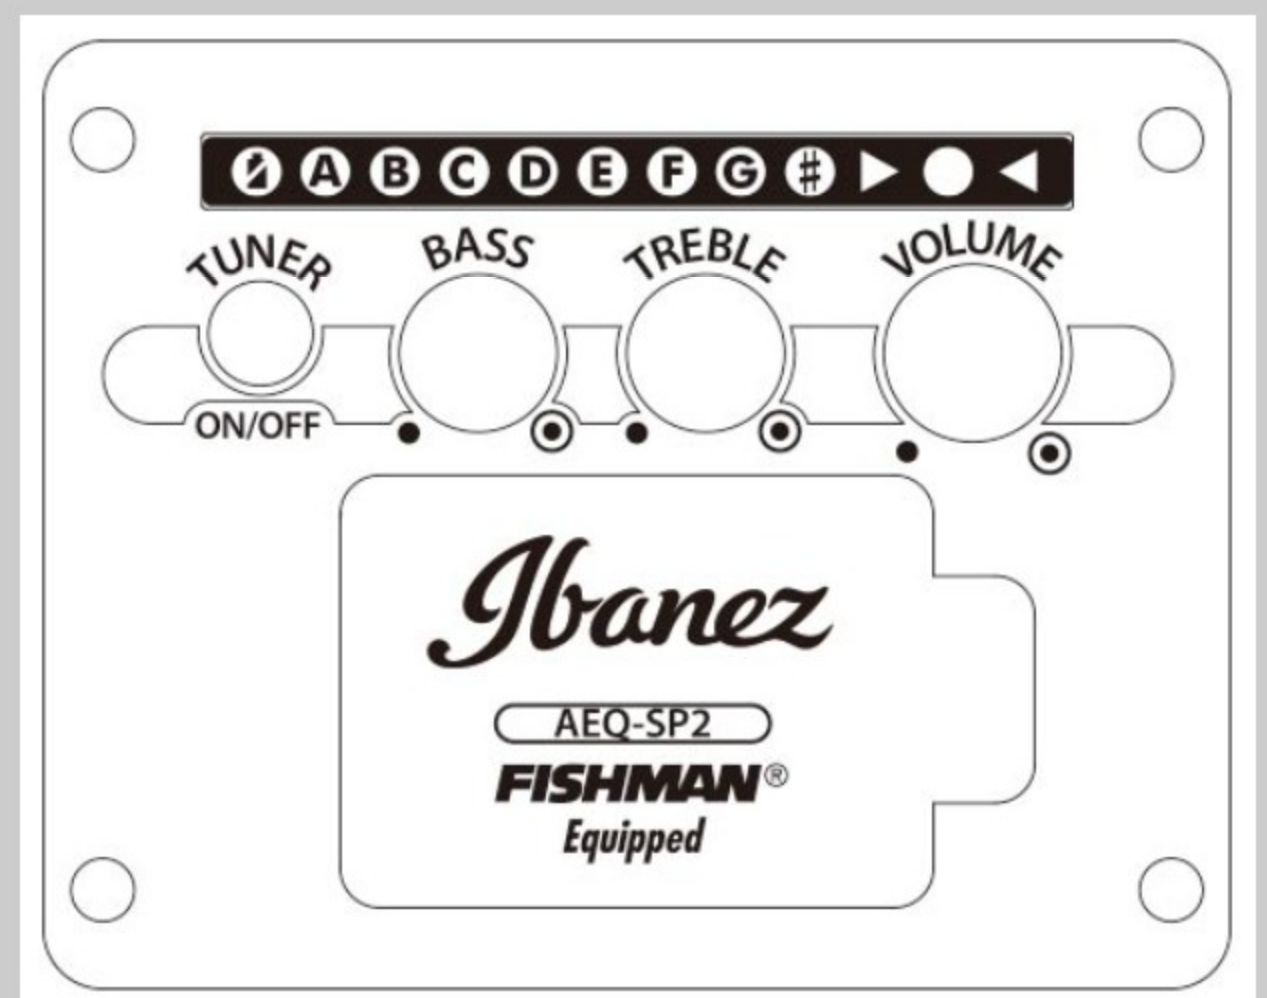

PF28ECE

COLOR VARIATION :

DVS : Dark Violin Sunburst High Gloss

SHARE :

SPEC

SPECS

body shape	Cutaway Dreadnought body
top	Flamed Maple top
back & sides	Sapele back & Sapele sides
neck	PF / Okoume neck
fretboard	Purpleheart fretboard
bridge	Purpleheart bridge
inlay	White dot inlay
soundhole rosette	Water decal
tuning machine	Chrome Die-cast tuners
number of frets	20
bridge pins	Ibanez Advantage™
strings	Ibanez IACS6C
string gauge	.012/.016/.024/.032/.042/.053
string space	11mm
factory tuning	1E,2B,3G,4D,5A,6E
pickup	Fishman® Sonicore
preamp	Ibanez AEQ-SP2 preamp w/Onboard tuner
output jack	Balanced XLR & 1/4" outputs
battery	9V x1

NECK DIMENSIONS

Scale :	650mm
a : Width	42mm at NUT
b : Width	55mm at 14F
c : Thickness	21mm at 1F
d : Thickness	22.5mm at 7F
Radius :	250mmR

DESCRIPTION +

BODY DIMENSIONS

a : Length	20"
b : Width	15 5/8"
c : Max Depth	4 3/8"

DESCRIPTION +

PREAMP

DESCRIPTION +