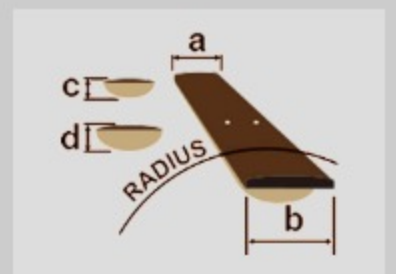

PF28ECE

COLOR VARIATION :

DVS : Dark Violin Sunburst High Gloss

SHARE :  

SPEC

SPECS

body shape	Cutaway Dreadnought body
top	Flamed Maple top
back & sides	Sapele back & Sapele sides
neck	PF / Okoume neck
fretboard	Purpleheart fretboard
bridge	Purpleheart bridge
inlay	White dot inlay
soundhole rosette	Water decal
tuning machine	Chrome Die-cast tuners
number of frets	20
bridge pins	Ibanez Advantage™
strings	Ibanez IACS6C
string gauge	.012/.016/.024/.032/.042/.053
string space	11mm
factory tuning	1E,2B,3G,4D,5A,6E
pickup	Fishman® Sonicore
preamp	Ibanez AEQ-SP2 preamp w/Onboard tuner
output jack	Balanced XLR & 1/4" outputs
battery	9V x1

NECK DIMENSIONS

Scale :	650mm
a : Width	42mm at NUT
b : Width	55mm at 14F
c : Thickness	21mm at 1F
d : Thickness	22.5mm at 7F
Radius :	250mmR

DESCRIPTION +

BODY DIMENSIONS

a : Length	20"
b : Width	15 5/8"
c : Max Depth	4 3/8"