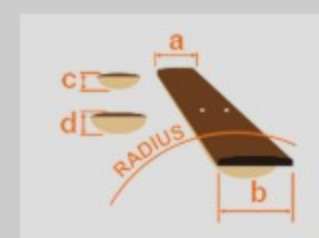

PF2MH

OPN : Open Pore Natural

COLOR VARIATION :

SHARE : [f](#) [t](#)

SPEC

SPEC

body shape	3/4 size Dreadnought body
bracing	X Bracing
top	Sapele top
back & sides	Sapele back & Sapele sides
neck	Mahogany
fretboard	Nandu Wood
bridge	Nandu Wood
tuning machine	Chrome Covered tuners
number of frets	20
bridge pins	Ibanez Advantage™ bridge pins
strings	Ibanez IACS6C coated strings
finish top	Open Pore
finish back and sides	Open Pore
finish neck back	Open Pore

NECK DIMENSIONS

Scale :	580mm
a : Width	42mm at NUT
b : Width	54mm at 14F
c : Thickness	20mm at 1F
d : Thickness	21mm at 7F
Radius :	250mmR

BODY DIMENSIONS

a : Length	15 1/2"
b : Width	12 2/3"
c : Max Depth	3 3/4"