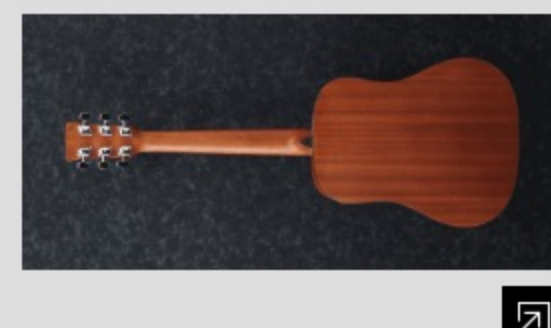

PF2MH

OPN : Open Pore Natural

COLOR VARIATION :

SHARE : [f](#) [t](#)

SPEC

SPEC

body shape	3/4 size Dreadnought body
bracing	X Bracing
top	Sapele top
back & sides	Sapele back & Sapele sides
neck	Mahogany
fretboard	Nandu Wood
bridge	Nandu Wood
tuning machine	Chrome Covered tuners
number of frets	20
bridge pins	Ibanez Advantage™ bridge pins
strings	Ibanez IACS6C coated strings
finish top	Open Pore
finish back and sides	Open Pore
finish neck back	Open Pore

NECK DIMENSIONS

Scale :	580mm
a : Width	42mm at NUT
b : Width	54mm at 14F
c : Thickness	20mm at 1F
d : Thickness	21mm at 7F
Radius :	250mmR

BODY DIMENSIONS

a : Length	15 1/2"
b : Width	12 2/3"
c : Max Depth	3 3/4"