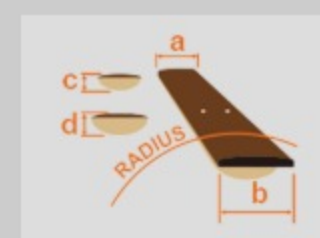

# PF2MH

OPN : Open Pore Natural

COLOR VARIATION :

SHARE :  

### SPEC

body shape	3/4 size Dreadnought body
top	Sapele top
back & sides	Sapele back & Sapele sides
neck	PF / Nyatoh neck
fretboard	Nandu Wood fretboard
bridge	Nandu Wood bridge
inlay	White dot
soundhole rosette	Black & White multi
tuning machine	Chrome Covered Tuners
nut material	Plastic
number of frets	20
saddle material	Plastic
bridge pins	Ibanez Advantage™
strings	Ibanez IACS6C
string gauge	.012/.016/.024/.032/.042/.053
string space	11mm
factory tuning	1E,2B,3G,4D,5A,6E

### NECK DIMENSIONS

Scale :	580mm
a : Width	42mm at NUT
b : Width	54mm at 14F
c : Thickness	20mm at 1F
d : Thickness	21mm at 7F
Radius :	250mmR

### BODY DIMENSIONS

a : Length	15 1/2"
b : Width	12 5/8"
c : Max Depth	3 3/4"