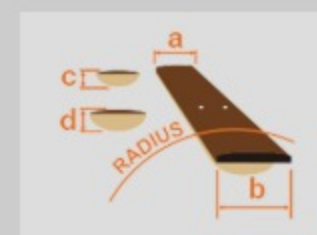

PF2MH

OPN : Open Pore Natural

COLOR VARIATION :

SHARE :  

SPEC

SPEC

body shape	3/4 size Dreadnought body
top	Sapele top
back & sides	Sapele back & Sapele sides
neck	PF / Nyatoh neck
fretboard	Nandu Wood fretboard
bridge	Nandu Wood
inlay	White dot inlay
soundhole rosette	Black & White multi
tuning machine	Chrome Covered tuners
nut material	Plastic
number of frets	20
saddle material	Plastic
bridge pins	Ibanez Advantage™
strings	Ibanez IACS6C
string gauge	.012/.016/.024/.032/.042/.053
string space	11mm
factory tuning	1E,2B,3G,4D,5A,6E

NECK DIMENSIONS

Scale :	580mm
a : Width	42mm at NUT
b : Width	54mm at 14F
c : Thickness	20mm at 1F
d : Thickness	21mm at 7F
Radius :	250mmR

BODY DIMENSIONS

a : Length	15 1/2"
b : Width	12 5/8"
c : Max Depth	3 3/4"