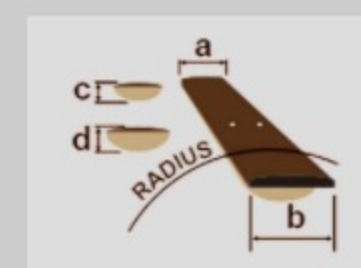

PF2MH

COLOR VARIATION :

OPN : Open Pore Natural

SHARE :  

SPEC

SPECS

body shape	3/4 size Dreadnought body
top	Sapele top
back & sides	Sapele back & Sapele sides
neck	PF / Nyatoh neck
fretboard	Nandu Wood fretboard
bridge	Nandu Wood bridge
inlay	White dot inlay
soundhole rosette	Black & White multi
tuning machine	Chrome Covered tuners
nut material	Plastic
number of frets	20
saddle material	Plastic
bridge pins	Ibanez Advantage™
strings	Ibanez IACS6C
string gauge	.012/.016/.024/.032/.042/.053
string space	11mm
factory tuning	1E,2B,3G,4D,5A,6E

NECK DIMENSIONS

Scale :	580mm
a : Width	42mm at NUT
b : Width	54mm at 14F
c : Thickness	20mm at 1F
d : Thickness	21mm at 7F
Radius :	250mmR

DESCRIPTION +

BODY DIMENSIONS

a : Length	15 5/8"
b : Width	12 5/8"
c : Max Depth	3 3/4"