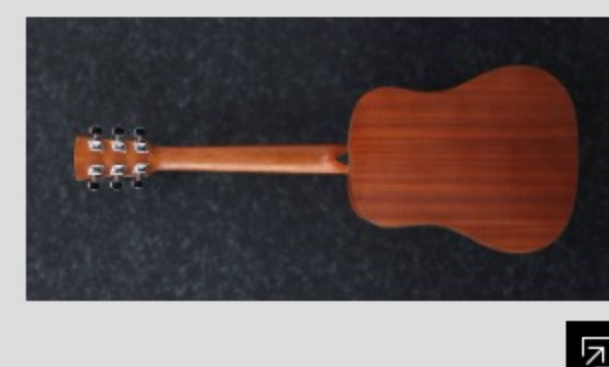

PF2MH

COLOR VARIATION :

OPN : Open Pore Natural

SHARE :  

SPEC

SPECS

body shape	3/4 size Dreadnought body
top	Sapele top
back & sides	Sapele back & Sapele sides
neck	PF / Nyatoh neck
fretboard	Nandu Wood fretboard
bridge	Nandu Wood bridge
inlay	White dot inlay
soundhole rosette	Black & White multi
tuning machine	Chrome Covered tuners
nut material	Plastic
number of frets	20
saddle material	Plastic
bridge pins	Ibanez Advantage™
strings	Ibanez IACS6C
string gauge	.012/.016/.024/.032/.042/.053
string space	11mm
factory tuning	1E,2B,3G,4D,5A,6E

NECK DIMENSIONS

Scale :	580mm
a : Width	42mm at NUT
b : Width	54mm at 14F
c : Thickness	20mm at 1F
d : Thickness	21mm at 7F
Radius :	250mmR

DESCRIPTION +

BODY DIMENSIONS

a : Length	15 5/8"
b : Width	12 5/8"
c : Max Depth	3 3/4"

DESCRIPTION +

OTHER FEATURES

Gig bag included