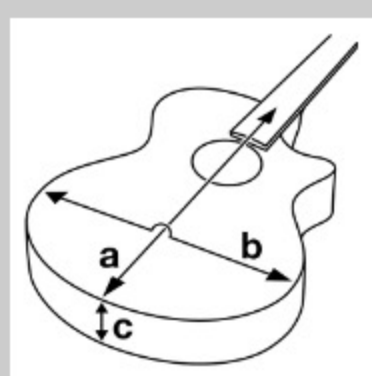

PF2MH

COLOR VARIATION : 

OPN : Open Pore Natural

SHARE :  

SPEC

SPECS

body shape	3/4 size Dreadnought body
top	Sapele top
back & sides	Sapele back & Sapele sides
neck	PF / Nyatoh neck
fretboard	Nandu Wood fretboard
bridge	Nandu Wood bridge
inlay	White dot inlay
soundhole rosette	Black & White multi
tuning machine	Chrome Covered tuners
number of frets	20
bridge pins	Ibanez Advantage™
strings	Ibanez IACS6C
string gauge	.012/.016/.024/.032/.042/.053
string space	11mm
factory tuning	1E,2B,3G,4D,5A,6E

NECK DIMENSIONS

Scale :	580mm
a : Width	42mm at NUT
b : Width	54mm at 14F
c : Thickness	20mm at 1F
d : Thickness	21mm at 7F
Radius :	250mmR

DESCRIPTION +

BODY DIMENSIONS

a : Length	15 5/8"
b : Width	12 5/8"
c : Max Depth	3 3/4"