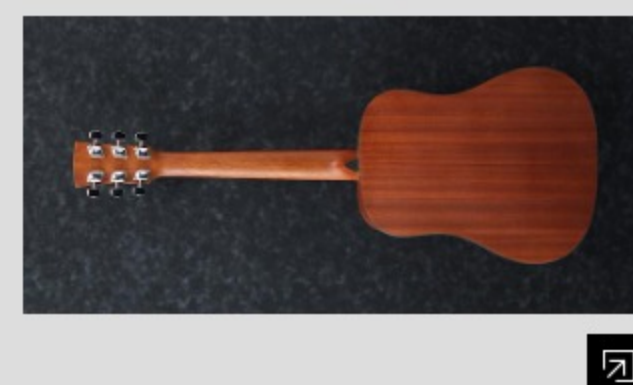

PF2MH

COLOR VARIATION : 

OPN : Open Pore Natural

SHARE :  

SPEC

SPECS

body shape	3/4 size Dreadnought body
top	Sapele top
back & sides	Sapele back & Sapele sides
neck	PF / Nyatoh neck
fretboard	Nandu Wood fretboard
bridge	Nandu Wood bridge
inlay	White dot inlay
soundhole rosette	Black & White multi
tuning machine	Chrome Covered tuners
number of frets	20
bridge pins	Ibanez Advantage™
strings	Ibanez IACS6C
string gauge	.012/.016/.024/.032/.042/.053
string space	11mm
factory tuning	1E,2B,3G,4D,5A,6E

NECK DIMENSIONS

Scale :	580mm
a : Width	42mm at NUT
b : Width	54mm at 14F
c : Thickness	20mm at 1F
d : Thickness	21mm at 7F
Radius :	250mmR

DESCRIPTION +

BODY DIMENSIONS

a : Length	15 5/8"
b : Width	12 5/8"
c : Max Depth	3 3/4"

DESCRIPTION +

OTHER FEATURES

Gig bag included