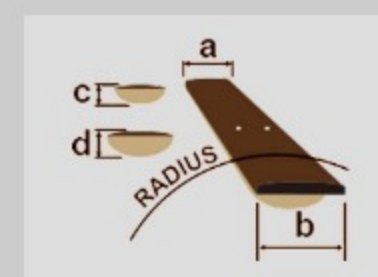

PF2MH

COLOR VARIATION : 

OPN : Open Pore Natural

SHARE :  

SPEC

SPECS

body shape	3/4 size Dreadnought body
top	Sapele top
back & sides	Sapele back & Sapele sides
neck	PF / Nyatoh neck
fretboard	Nandu Wood fretboard
bridge	Nandu Wood bridge
inlay	White dot inlay
soundhole rosette	Black & White multi
tuning machine	Chrome Covered tuners
number of frets	20
bridge pins	Ibanez Advantage™
strings	Ibanez IACS6C
string gauge	.012/.016/.024/.032/.042/.053
string space	11mm
factory tuning	1E,2B,3G,4D,5A,6E

NECK DIMENSIONS

Scale :	580mm
a : Width	42mm at NUT
b : Width	54mm at 14F
c : Thickness	20mm at 1F
d : Thickness	21mm at 7F
Radius :	250mmR

DESCRIPTION +

BODY DIMENSIONS

a : Length	15 5/8"
b : Width	12 5/8"
c : Max Depth	3 3/4"