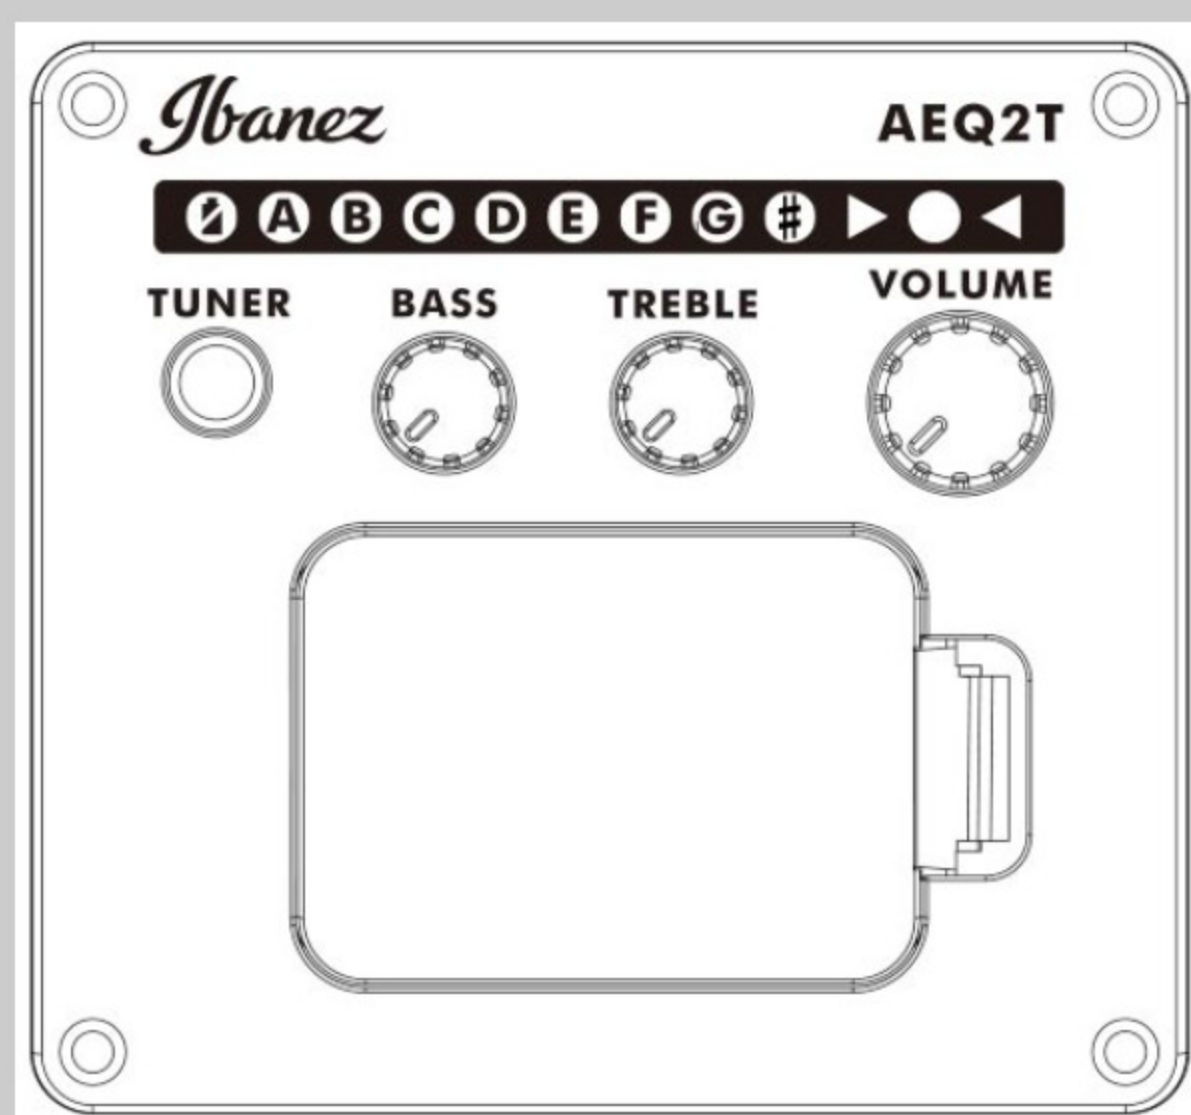

PF33MHCE

COLOR VARIATION :

NMH : Natural Mahogany High Gloss

オープン価格

SHARE :

SPEC

SPEC

body shape	PC Cutaway Dreadnought body
top	Sapele top
back & sides	Sapele back & Sapele sides
neck	Nyatoh
fretboard	Laurel fretboard
bridge	Laurel bridge
inlay	Specially designed Wooden vine inlay
soundhole rosette	Acrylic
tuning machine	Chrome Die-cast tuners
number of frets	20
bridge pins	Ibanez Advantage™ bridge pins
strings	Ibanez IACS6C coated strings
string gauge	.012/.016/.024/.033/.042/.053
pickup	Ibanez Under Saddle pickup
preamp	Ibanez AEQ-2T preamp w/Onboard tuner
output jack	1/4" output

NECK DIMENSIONS

Scale :	648mm
a : Width	43mm at NUT
b : Width	55mm at 14F
c : Thickness	21mm at 1F
d : Thickness	22mm at 7F
Radius :	300mmR

DESCRIPTION +

BODY DIMENSIONS

a : Length	19 3/8"
b : Width	15 "
c : Max Depth	5 "

DESCRIPTION +

PREAMP

DESCRIPTION +