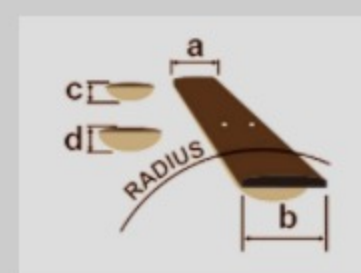

PF33MHCE

COLOR VARIATION : 

NMH : Natural Mahogany High Gloss

オープン価格

SHARE :  

SPEC

SPEC

body shape	PC Cutaway Dreadnought body
top	Sapele top
back & sides	Sapele back & Sapele sides
neck	Nyatoh
fretboard	Laurel fretboard
bridge	Laurel bridge
inlay	Specially designed Wooden vine inlay
soundhole rosette	Acrylic
tuning machine	Chrome Die-cast tuners
number of frets	20
bridge pins	Ibanez Advantage™ bridge pins
strings	Ibanez IACS6C coated strings
string gauge	.012/.016/.024/.033/.042/.053
pickup	Ibanez Under Saddle pickup
preamp	Ibanez AEQ-2T preamp w/Onboard tuner
output jack	1/4" output

NECK DIMENSIONS

Scale :	648mm
a : Width	43mm at NUT
b : Width	55mm at 14F
c : Thickness	21mm at 1F
d : Thickness	22mm at 7F
Radius :	300mmR

DESCRIPTION +

BODY DIMENSIONS

a : Length	19 3/8"
b : Width	15 "
c : Max Depth	5 "