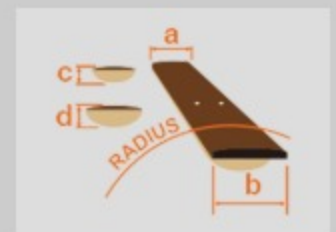

PFT2

NT : Natural High Gloss

COLOR VARIATION :

SHARE : [f](#) [t](#)

SPEC

SPEC

| | |
|-----------------------|---------------------------------------|
| body shape | Mini Dreadnought body |
| bracing | X Bracing |
| top | Spruce top |
| back & sides | Sapele back & Sapele sides |
| neck | Okoume |
| fretboard | Purpleheart |
| bridge | Purpleheart |
| body binding | Black |
| tuning machine | Chrome Open Gear tuners w/Ivory knobs |
| nut material | Bone |
| number of frets | 20 |
| saddle material | Bone saddle |
| bridge pins | Black with white dot |
| strings | D'Addario® J66 strings |
| string space | 11mm |
| finish top | Gloss |
| finish back and sides | Gloss |
| finish neck back | Gloss |

NECK DIMENSIONS

| | |
|---------------|-------------|
| Scale : | 580mm |
| a : Width | 30mm at NUT |
| b : Width | 36mm at 14F |
| c : Thickness | 22mm at 1F |
| d : Thickness | 23mm at 7F |
| Radius : | 400mmR |

BODY DIMENSIONS

| | |
|---------------|---------|
| a : Length | 16 " |
| b : Width | 13 1/2" |
| c : Max Depth | 3 3/4" |