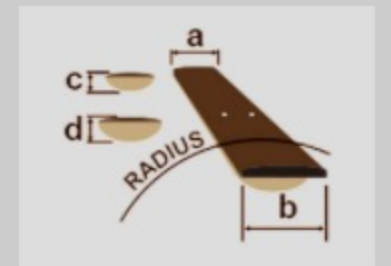

PFT2

COLOR VARIATION : 
 NT : Natural High Gloss

SHARE :  

SPEC

SPECS

body shape	Mini Dreadnought body
top	Spruce top
back & sides	Sapele back & Sapele sides
neck	PFT / Okoume neck
fretboard	Purpleheart fretboard
bridge	Purpleheart bridge
inlay	White dot inlay
soundhole rosette	Black & White multi
tuning machine	Chrome Open Gear tuners w/Ivory knobs
nut material	Bone
number of frets	20
saddle material	Compensated Bone
bridge pins	Ibanez Advantage™
strings	D'Addario® J66
string gauge	.010/.014/.022/.032
string space	11mm
factory tuning	1A,2D,3G,4C

NECK DIMENSIONS

Scale :	580mm
a : Width	30mm at NUT
b : Width	36mm at 14F
c : Thickness	22mm at 1F
d : Thickness	23mm at 7F
Radius :	400mmR

DESCRIPTION +

BODY DIMENSIONS

a : Length	15 5/8"
b : Width	12 5/8"
c : Max Depth	3 3/4"