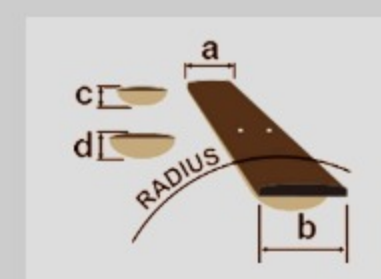

PFT2

COLOR VARIATION : 

NT : Natural High Gloss

SHARE :  

SPEC

SPECS

body shape	Mini Dreadnought body
top	Spruce top
back & sides	Sapele back & Sapele sides
neck	PFT / Okoume neck
fretboard	Purpleheart fretboard
bridge	Purpleheart bridge
inlay	White dot inlay
soundhole rosette	Black & White multi
tuning machine	Chrome Open Gear tuners w/Ivory knobs
number of frets	20
bridge pins	Ibanez Advantage™
strings	D'Addario® J66
string gauge	.010/.014/.022/.032
string space	11mm
factory tuning	1A,2D,3G,4C

NECK DIMENSIONS

Scale :	580mm
a : Width	30mm at NUT
b : Width	36mm at 14F
c : Thickness	22mm at 1F
d : Thickness	23mm at 7F
Radius :	400mmR

DESCRIPTION +

BODY DIMENSIONS

a : Length	15 5/8"
b : Width	12 5/8"
c : Max Depth	3 3/4"