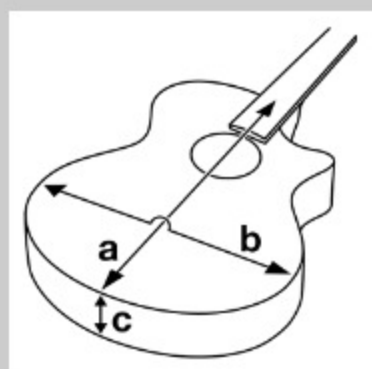

PFT2

COLOR VARIATION : 

NT : Natural High Gloss

SHARE :  

SPEC

SPECS

body shape	Mini Dreadnought body
top	Spruce top
back & sides	Sapele back & Sapele sides
neck	PFT / Okoume neck
fretboard	Purpleheart fretboard
bridge	Purpleheart bridge
inlay	White dot inlay
soundhole rosette	Black & White multi
tuning machine	Chrome Open Gear tuners w/Ivory knobs
number of frets	20
bridge pins	Ibanez Advantage™
strings	D'Addario® J66
string gauge	.010/.014/.022/.032
string space	11mm
factory tuning	1A,2D,3G,4C

NECK DIMENSIONS

Scale :	580mm
a : Width	30mm at NUT
b : Width	36mm at 14F
c : Thickness	22mm at 1F
d : Thickness	23mm at 7F
Radius :	400mmR

DESCRIPTION +

BODY DIMENSIONS

a : Length	15 5/8"
b : Width	12 5/8"
c : Max Depth	3 3/4"