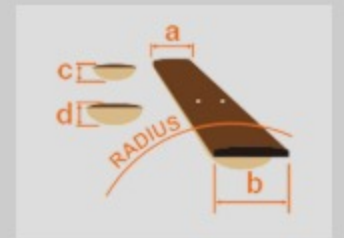

PN12E

VMS : Vintage Mahogany Sunburst High Gloss

COLOR VARIATION :

SHARE :  

SPEC

SPEC

body shape	Parlor body
bracing	X Bracing
top	Sapele top
back & sides	Sapele back & Sapele sides
neck	Mahogany
fretboard	Nandu Wood
bridge	Nandu Wood
tuning machine	Chrome Die-cast tuners
number of frets	18
bridge pins	Ibanez Advantage™ bridge pins
strings	Ibanez IACS6C coated strings
pickup	Ibanez Under Saddle pickup
preamp	Ibanez AEQ-2T preamp w/Onboard tuner
output jack	1/4" output
battery	9V battery
finish top	Gloss
finish back and sides	Gloss
finish neck back	Gloss

NECK DIMENSIONS

Scale :	620mm
a : Width	42mm at NUT
b : Width	54mm at 14F
c : Thickness	20mm at 1F
d : Thickness	21mm at 7F
Radius :	250mmR

BODY DIMENSIONS

a : Length	19 1/2"
b : Width	14 1/3"
c : Max Depth	4"