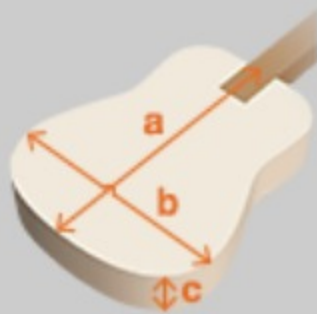

PN12E

VMS : Vintage Mahogany Sunburst High Gloss

COLOR VARIATION :

SHARE :  

SPEC

SPEC

body shape	Parlor body
bracing	X Bracing
top	Sapele top
back & sides	Sapele back & Sapele sides
neck	Mahogany
fretboard	Nandu Wood
bridge	Nandu Wood
tuning machine	Chrome Die-cast tuners
number of frets	18
bridge pins	Ibanez Advantage™ bridge pins
strings	Ibanez IACS6C coated strings
pickup	Ibanez Under Saddle pickup
preamp	Ibanez AEQ-2T preamp w/Onboard tuner
output jack	1/4" output
battery	9V battery
finish top	Gloss
finish back and sides	Gloss
finish neck back	Gloss

NECK DIMENSIONS

Scale :	620mm
a : Width	42mm at NUT
b : Width	54mm at 14F
c : Thickness	20mm at 1F
d : Thickness	21mm at 7F
Radius :	250mmR

BODY DIMENSIONS

a : Length	19 1/2"
b : Width	14 1/3"
c : Max Depth	4"