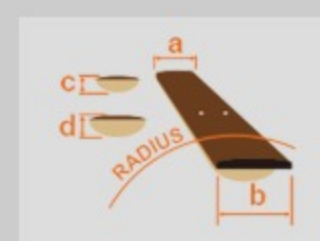

PN12E

VMS : Vintage Mahogany Sunburst High Gloss

COLOR VARIATION :

SHARE :  

SPEC

SPEC

body shape	Parlor body
top	Sapele top
back & sides	Nyatoh back & Nyatoh sides
neck	PN / Nyatoh neck
fretboard	Nandu Wood fretboard
bridge	Nandu Wood bridge
inlay	White dot
soundhole rosette	Black & White multi
tuning machine	Chrome Die-cast Tuners
nut material	Plastic
number of frets	18
saddle material	Plastic
bridge pins	Ibanez Advantage™
strings	Ibanez IACS6C
string gauge	.012/.016/.024/.032/.042/.053
string space	11mm
factory tuning	1E,2B,3G,4D,5A,6E
pickup	Ibanez Undersaddle
preamp	Ibanez AEQ-2T preamp w/Onboard tuner
output jack	1/4" output

NECK DIMENSIONS

Scale :	620mm
a : Width	42mm at NUT
b : Width	54mm at 14F
c : Thickness	20mm at 1F
d : Thickness	21mm at 7F
Radius :	250mmR

BODY DIMENSIONS

a : Length	19 1/2"
b : Width	14 1/4"
c : Max Depth	4"