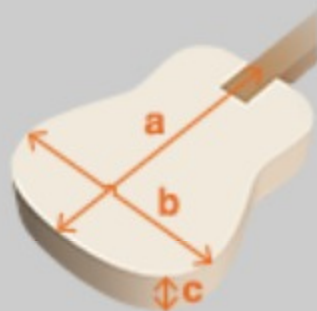

PN12E

VMS : Vintage Mahogany Sunburst High Gloss

COLOR VARIATION :

SHARE :  

SPEC

SPEC

body shape	Parlor body
top	Sapele top
back & sides	Nyatoh back & Nyatoh sides
neck	PN / Nyatoh neck
fretboard	Nandu Wood fretboard
bridge	Nandu Wood bridge
inlay	White dot
soundhole rosette	Black & White multi
tuning machine	Chrome Die-cast Tuners
nut material	Plastic
number of frets	18
saddle material	Plastic
bridge pins	Ibanez Advantage™
strings	Ibanez IACS6C
string gauge	.012/.016/.024/.032/.042/.053
string space	11mm
factory tuning	1E,2B,3G,4D,5A,6E
pickup	Ibanez Undersaddle
preamp	Ibanez AEQ-2T preamp w/Onboard tuner
output jack	1/4" output

NECK DIMENSIONS

Scale :	620mm
a : Width	42mm at NUT
b : Width	54mm at 14F
c : Thickness	20mm at 1F
d : Thickness	21mm at 7F
Radius :	250mmR

BODY DIMENSIONS

a : Length	19 1/2"
b : Width	14 1/4"
c : Max Depth	4"