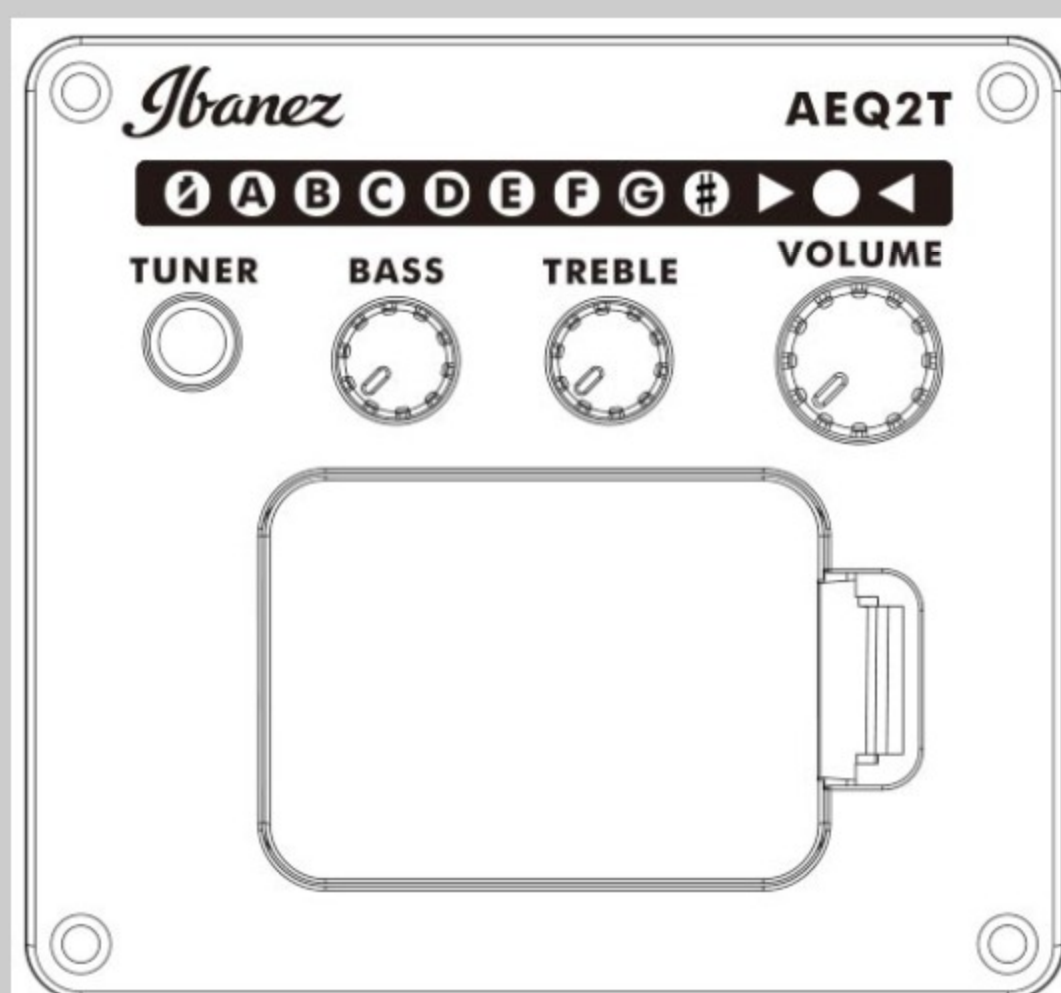

PREAMP

OTHERS

Recommended Case	GA50C