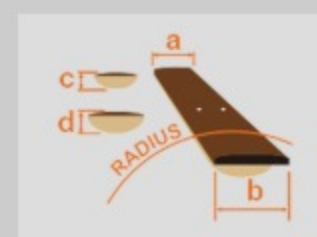

PN12E

VMS : Vintage Mahogany Sunburst High Gloss

COLOR VARIATION :

SHARE :  

SPEC

SPEC

body shape	Parlor body
top	Sapele top
back & sides	Nyatoh back & Nyatoh sides
neck	PN / Nyatoh neck
fretboard	Nandu Wood fretboard
bridge	Nandu Wood
inlay	White dot inlay
soundhole rosette	Black & White multi
tuning machine	Chrome Die-cast tuners
nut material	Plastic
number of frets	18
saddle material	Plastic
bridge pins	Ibanez Advantage™
strings	Ibanez IACS6C
string gauge	.012/.016/.024/.032/.042/.053
string space	11mm
factory tuning	1E,2B,3G,4D,5A,6E
pickup	Ibanez Undersaddle
preamp	Ibanez AEQ-2T preamp w/Onboard tuner
output jack	1/4" output

NECK DIMENSIONS

Scale :	620mm
a : Width	42mm at NUT
b : Width	54mm at 14F
c : Thickness	20mm at 1F
d : Thickness	21mm at 7F
Radius :	250mmR

BODY DIMENSIONS

a : Length	19 1/2"
b : Width	14 1/4"
c : Max Depth	4"