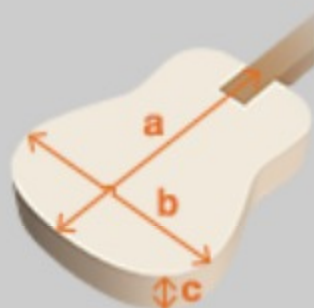

PN12E

VMS : Vintage Mahogany Sunburst High Gloss

COLOR VARIATION :

SHARE :  

SPEC

SPEC

body shape	Parlor body
top	Sapele top
back & sides	Nyatoh back & Nyatoh sides
neck	PN / Nyatoh neck
fretboard	Nandu Wood fretboard
bridge	Nandu Wood
inlay	White dot inlay
soundhole rosette	Black & White multi
tuning machine	Chrome Die-cast tuners
nut material	Plastic
number of frets	18
saddle material	Plastic
bridge pins	Ibanez Advantage™
strings	Ibanez IACS6C
string gauge	.012/.016/.024/.032/.042/.053
string space	11mm
factory tuning	1E,2B,3G,4D,5A,6E
pickup	Ibanez Undersaddle
preamp	Ibanez AEQ-2T preamp w/Onboard tuner
output jack	1/4" output

NECK DIMENSIONS

Scale :	620mm
a : Width	42mm at NUT
b : Width	54mm at 14F
c : Thickness	20mm at 1F
d : Thickness	21mm at 7F
Radius :	250mmR

BODY DIMENSIONS

a : Length	19 1/2"
b : Width	14 1/4"
c : Max Depth	4"