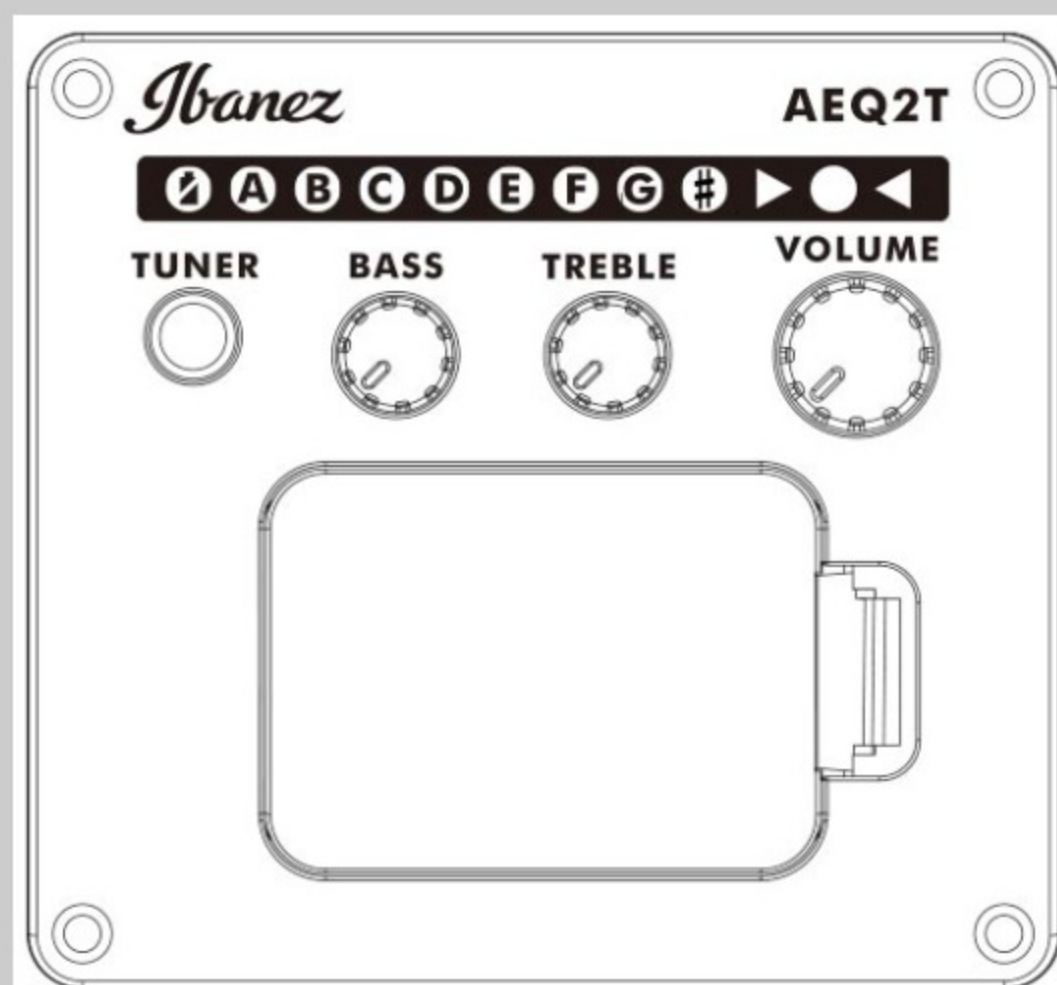

PREAMP

OTHERS

Recommended Case	GA50C