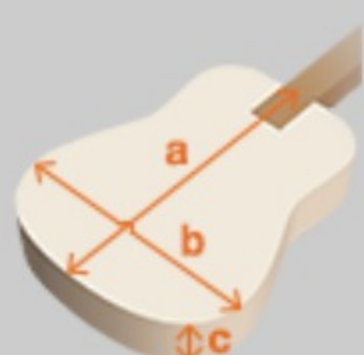

PN12E

COLOR VARIATION :

VMS : Vintage Mahogany Sunburst High Gloss

SHARE :  

SPEC

SPECS

body shape	Parlor body
top	Sapele top
back & sides	Nyatoth back & Nyatoth sides
neck	PN / Nyatoth neck
fretboard	Nandu Wood fretboard
bridge	Nandu Wood bridge
inlay	White dot inlay
soundhole rosette	Black & White multi
tuning machine	Chrome Die-cast tuners
nut material	Plastic
number of frets	18
saddle material	Plastic
bridge pins	Ibanez Advantage™
strings	Ibanez IACS6C
string gauge	.012/.016/.024/.032/.042/.053
string space	11mm
factory tuning	1E,2B,3G,4D,5A,6E
pickup	Ibanez Undersaddle
preamp	Ibanez AEQ-2T preamp w/Onboard tuner
output jack	1/4" output

NECK DIMENSIONS

Scale :	620mm
a : Width	42mm at NUT
b : Width	54mm at 14F
c : Thickness	20mm at 1F
d : Thickness	21mm at 7F
Radius :	250mmR

DESCRIPTION +

BODY DIMENSIONS

a : Length	19 1/2"
b : Width	14 3/8"
c : Max Depth	4"

DESCRIPTION +

PREAMP

DESCRIPTION +