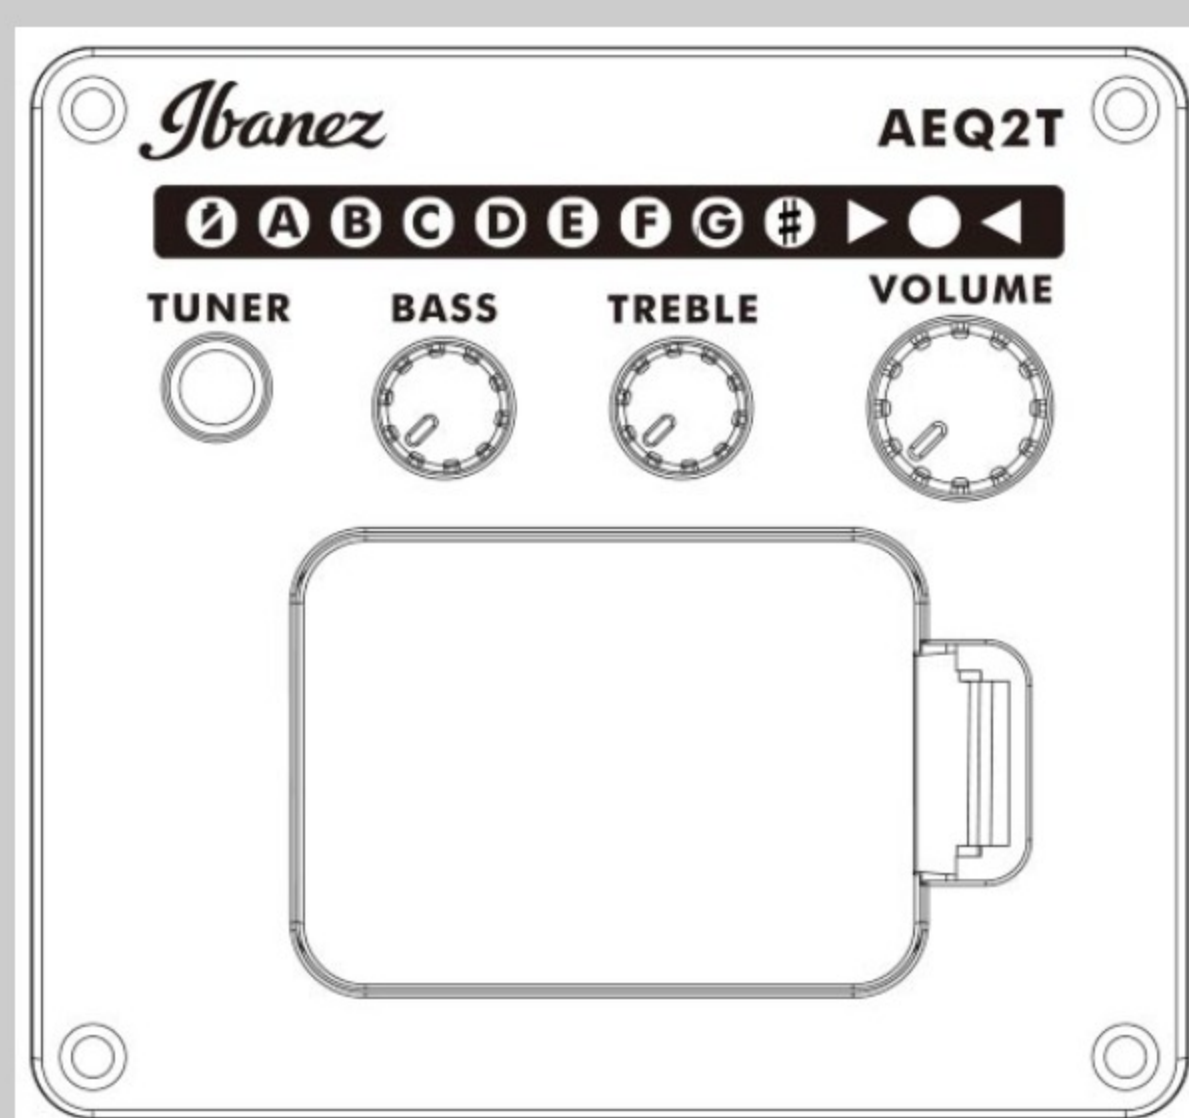

PN12E

COLOR VARIATION :

VMS : Vintage Mahogany Sunburst High Gloss

SHARE :

SPEC

SPECS

body shape	Parlor body
top	Sapele top
back & sides	Nyatoth back & Nyatoth sides
neck	PN / Nyatoth neck
fretboard	Nandu Wood fretboard
bridge	Nandu Wood bridge
inlay	White dot inlay
soundhole rosette	Black & White multi
tuning machine	Chrome Die-cast tuners
nut material	Plastic
number of frets	18
saddle material	Plastic
bridge pins	Ibanez Advantage™
strings	Ibanez IACS6C
string gauge	.012/.016/.024/.032/.042/.053
string space	11mm
factory tuning	1E,2B,3G,4D,5A,6E
pickup	Ibanez Undersaddle
preamp	Ibanez AEQ-2T preamp w/Onboard tuner
output jack	1/4" output

NECK DIMENSIONS

Scale :	620mm
a : Width	42mm at NUT
b : Width	54mm at 14F
c : Thickness	20mm at 1F
d : Thickness	21mm at 7F
Radius :	250mmR

DESCRIPTION +

BODY DIMENSIONS

a : Length	19 1/2"
b : Width	14 3/8"
c : Max Depth	4"

DESCRIPTION +

PREAMP

DESCRIPTION +