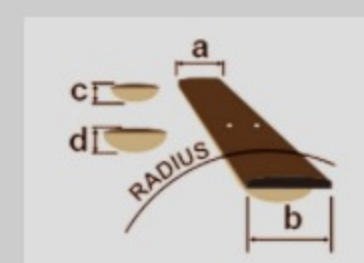

PN12E

COLOR VARIATION :

VMS : Vintage Mahogany Sunburst High Gloss

SHARE :  

SPEC

SPECS

body shape	Parlor body
top	Sapele top
back & sides	Nyatoth back & Nyatoth sides
neck	PN / Nyatoth neck
fretboard	Nandu Wood fretboard
bridge	Nandu Wood bridge
inlay	White dot inlay
soundhole rosette	Black & White multi
tuning machine	Chrome Die-cast tuners
nut material	Plastic
number of frets	18
saddle material	Plastic
bridge pins	Ibanez Advantage™
strings	Ibanez IACS6C
string gauge	.012/.016/.024/.032/.042/.053
string space	11mm
factory tuning	1E,2B,3G,4D,5A,6E
pickup	Ibanez Undersaddle
preamp	Ibanez AEQ-2T preamp w/Onboard tuner
output jack	1/4" output

NECK DIMENSIONS

Scale :	620mm
a : Width	42mm at NUT
b : Width	54mm at 14F
c : Thickness	20mm at 1F
d : Thickness	21mm at 7F
Radius :	250mmR

DESCRIPTION +

BODY DIMENSIONS

a : Length	19 1/2"
b : Width	14 3/8"
c : Max Depth	4"