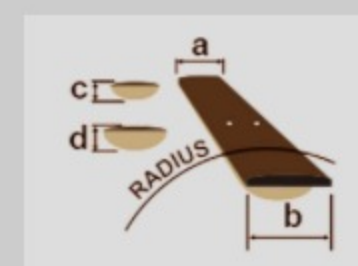

PN12MHE

COLOR VARIATION : 

OPN : Open Pore Natural
オープン価格

SHARE :  

SPEC

SPEC

body shape	Parlor body
top	Okoume top
back & sides	Okoume back & Okoume sides
neck	PN / Nyatoh neck
fretboard	Laurel fretboard
bridge	Laurel bridge
inlay	White dot inlay
soundhole rosette	Tortoiseshell pattern
tuning machine	Chrome Open Gear machine heads
nut material	Plastic
number of frets	18
saddle material	Plastic
bridge pins	Ibanez Advantage™
strings	Ibanez IACS6C
string gauge	.012/.016/.024/.032/.042/.053
pickup	Ibanez Under Saddle
preamp	Ibanez AEQ-2T preamp w/Onboard tuner
output jack	1/4" output

NECK DIMENSIONS

Scale :	628.7mm
a : Width	42mm at NUT
b : Width	54mm at 14F
c : Thickness	21mm at 1F
d : Thickness	23mm at 7F
Radius :	240mmR

DESCRIPTION +

BODY DIMENSIONS

a : Length	19 1/4"
b : Width	14"
c : Max Depth	4 1/4"