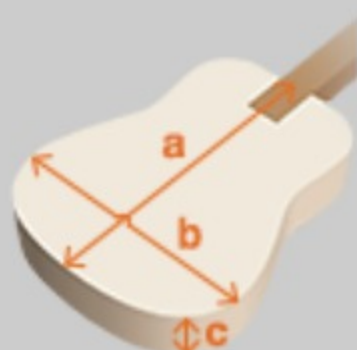

PN12MHE

COLOR VARIATION : 

OPN : Open Pore Natural
オープン価格

SHARE :  

SPEC

SPEC

body shape	Parlor body
top	Okoume top
back & sides	Okoume back & Okoume sides
neck	PN / Nyatoh neck
fretboard	Laurel fretboard
bridge	Laurel bridge
inlay	White dot inlay
soundhole rosette	Tortoiseshell pattern
tuning machine	Chrome Open Gear machine heads
nut material	Plastic
number of frets	18
saddle material	Plastic
bridge pins	Ibanez Advantage™
strings	Ibanez IACS6C
string gauge	.012/.016/.024/.032/.042/.053
pickup	Ibanez Under Saddle
preamp	Ibanez AEQ-2T preamp w/Onboard tuner
output jack	1/4" output

NECK DIMENSIONS

Scale :	628.7mm
a : Width	42mm at NUT
b : Width	54mm at 14F
c : Thickness	21mm at 1F
d : Thickness	23mm at 7F
Radius :	240mmR

DESCRIPTION +

BODY DIMENSIONS

a : Length	19 1/4"
b : Width	14"
c : Max Depth	4 1/4"

DESCRIPTION +

PREAMP

DESCRIPTION +