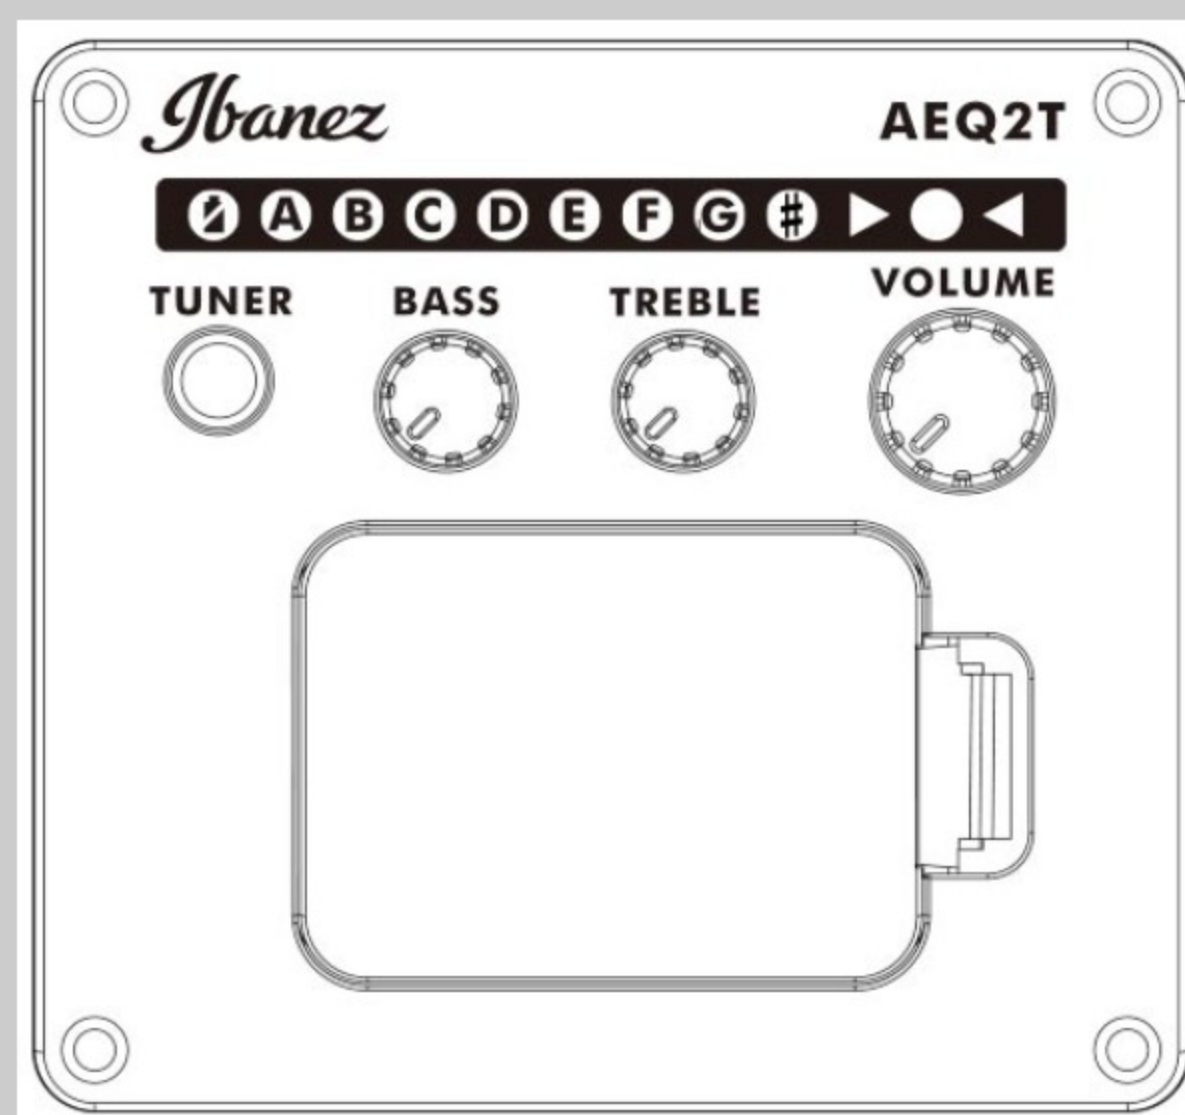

PN12MHE

COLOR VARIATION :

OPN : Open Pore Natural
オープン価格

SHARE :

SPEC

SPEC

body shape	Parlor body
top	Okoume top
back & sides	Okoume back & Okoume sides
neck	PN / Nyatoh neck
fretboard	Laurel fretboard
bridge	Laurel bridge
inlay	White dot inlay
soundhole rosette	Tortoiseshell pattern
tuning machine	Chrome Open Gear machine heads
nut material	Plastic
number of frets	18
saddle material	Plastic
bridge pins	Ibanez Advantage™
strings	Ibanez IACS6C
string gauge	.012/.016/.024/.032/.042/.053
pickup	Ibanez Under Saddle
preamp	Ibanez AEQ-2T preamp w/Onboard tuner
output jack	1/4" output

NECK DIMENSIONS

Scale :	628.7mm
a : Width	42mm at NUT
b : Width	54mm at 14F
c : Thickness	21mm at 1F
d : Thickness	23mm at 7F
Radius :	240mmR

DESCRIPTION +

BODY DIMENSIONS

a : Length	19 1/4"
b : Width	14"
c : Max Depth	4 1/4"

DESCRIPTION +

PREAMP

DESCRIPTION +