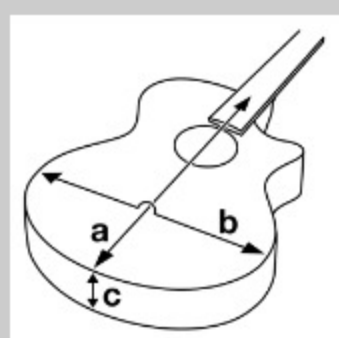

### SPECS

body shape	Parlor body
top	Okoume top
back & sides	Okoume back & Okoume sides
neck	PN / Nyatoh neck
fretboard	Laurel fretboard
bridge	Laurel bridge
inlay	White dot inlay
soundhole rosette	Tortoiseshell
tuning machine	Chrome Open Gear tuners (18:1 gear ratio)
number of frets	18
bridge pins	Ibanez Advantage™
strings	Ibanez IACS6C
string gauge	.012/.016/.024/.032/.042/.053
string space	11mm
factory tuning	1E,2B,3G,4D,5A,6E
pickup	Ibanez Undersaddle
preamp	Ibanez AEQ-2T preamp w/Onboard tuner
output jack	1/4" output
battery	9V x1

### NECK DIMENSIONS

Scale :	628.7mm/24.8"
a : Width	42mm at NUT
b : Width	54mm at 14F
c : Thickness	21mm at 1F
d : Thickness	22.5mm at 7F
Radius :	240mmR

DESCRIPTION +

### BODY DIMENSIONS

a : Length	19 3/8"
b : Width	14"
c : Max Depth	4 1/4"

DESCRIPTION +