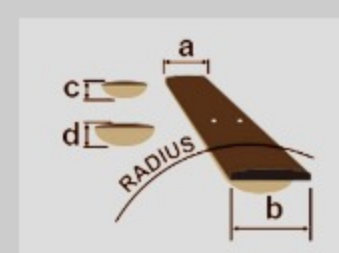

# PF

COLOR VARIATION :

OPN : Open Pore Natural

SHARE :  

### SPECS

body shape	Parlor body
top	Okoume top
back & sides	Okoume back & Okoume sides
neck	PN / Nyatoh neck
fretboard	Laurel fretboard
bridge	Laurel bridge
inlay	White dot inlay
soundhole rosette	Tortoiseshell
tuning machine	Chrome Open Gear tuners (18:1 gear ratio)
number of frets	18
bridge pins	Ibanez Advantage™
strings	Ibanez IACS6C
string gauge	.012/.016/.024/.032/.042/.053
string space	11mm
factory tuning	1E,2B,3G,4D,5A,6E
pickup	Ibanez Undersaddle
preamp	Ibanez AEQ-2T preamp w/Onboard tuner
output jack	1/4" output
battery	9V x1

### NECK DIMENSIONS

Scale :	628.7mm/24.8"
a : Width	42mm at NUT
b : Width	54mm at 14F
c : Thickness	21mm at 1F
d : Thickness	22.5mm at 7F
Radius :	240mmR

DESCRIPTION +

### BODY DIMENSIONS

a : Length	19 3/8"
b : Width	14"
c : Max Depth	4 1/4"

DESCRIPTION +