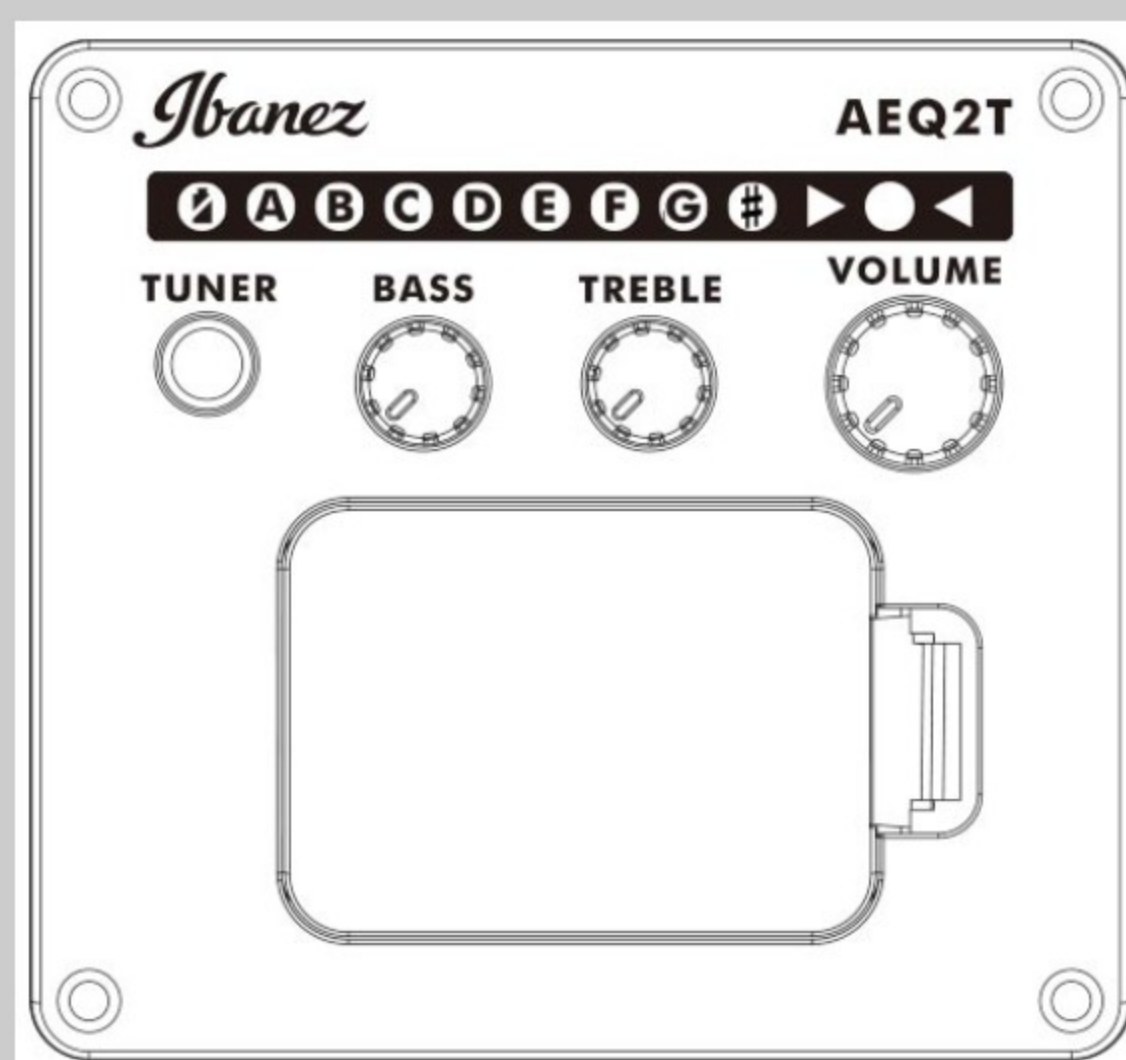

PN12MHE

PF

COLOR VARIATION :

OPN : Open Pore Natural

SHARE :

SPEC

SPECS

body shape	Parlor body
top	Okoume top
back & sides	Okoume back & Okoume sides
neck	PN / Nyatoh neck
fretboard	Laurel fretboard
bridge	Laurel bridge
inlay	White dot inlay
soundhole rosette	Tortoiseshell
tuning machine	Chrome Open Gear tuners (18:1 gear ratio)
number of frets	18
bridge pins	Ibanez Advantage™
strings	Ibanez IACS6C
string gauge	.012/.016/.024/.032/.042/.053
string space	11mm
factory tuning	1E,2B,3G,4D,5A,6E
pickup	Ibanez Undersaddle
preamp	Ibanez AEQ-2T preamp w/Onboard tuner
output jack	1/4" output
battery	9V x1

NECK DIMENSIONS

Scale :	628.7mm/24.8"
a : Width	42mm at NUT
b : Width	54mm at 14F
c : Thickness	21mm at 1F
d : Thickness	22.5mm at 7F
Radius :	240mmR

DESCRIPTION +

BODY DIMENSIONS

a : Length	19 3/8"
b : Width	14"
c : Max Depth	4 1/4"

DESCRIPTION +

PREAMP

DESCRIPTION +