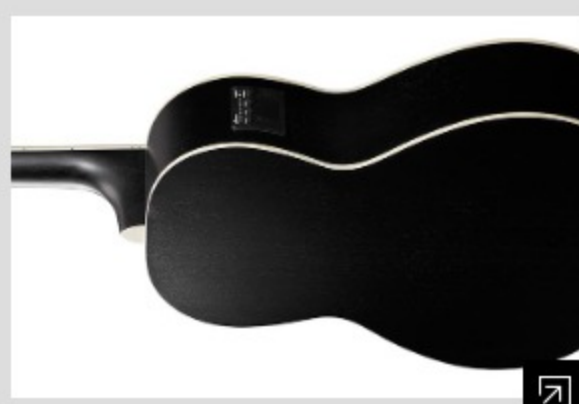

PN14MHE

COLOR VARIATION : 

WK : Weathered Black Open Pore

SHARE :  

SPEC

SPECS

body shape	Parlor body
top	Okoume top
back & sides	Okoume back & Okoume sides
neck	PN / Nyatoh neck
fretboard	Laurel fretboard
bridge	Laurel bridge
inlay	White dot inlay
soundhole rosette	Tortoiseshell
tuning machine	Chrome Open Gear tuners (18:1 gear ratio)
number of frets	18
bridge pins	Ibanez Advantage™
strings	Ibanez IACS6C
string gauge	.012/.016/.024/.032/.042/.053
string space	11mm
factory tuning	1E,2B,3G,4D,5A,6E
pickup	Ibanez Undersaddle
preamp	Ibanez AEQ-2T preamp w/Onboard tuner
output jack	1/4" output
battery	9V x1

NECK DIMENSIONS

Scale :	628.7mm/24.8"
a : Width	42mm at NUT
b : Width	54mm at 14F
c : Thickness	21mm at 1F
d : Thickness	22.5mm at 7F
Radius :	240mmR

DESCRIPTION +

BODY DIMENSIONS

a : Length	19 3/8"
b : Width	14"
c : Max Depth	4 1/4"