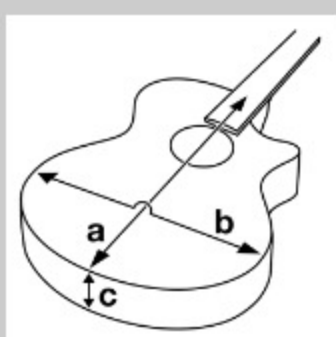

PN14MHE

COLOR VARIATION : 

WK : Weathered Black Open Pore

SHARE :  

SPEC

SPECS

body shape	Parlor body
top	Okoume top
back & sides	Okoume back & Okoume sides
neck	PN / Nyatoh neck
fretboard	Laurel fretboard
bridge	Laurel bridge
inlay	White dot inlay
soundhole rosette	Tortoiseshell
tuning machine	Chrome Open Gear tuners (18:1 gear ratio)
number of frets	18
bridge pins	Ibanez Advantage™
strings	Ibanez IACS6C
string gauge	.012/.016/.024/.032/.042/.053
string space	11mm
factory tuning	1E,2B,3G,4D,5A,6E
pickup	Ibanez Undersaddle
preamp	Ibanez AEQ-2T preamp w/Onboard tuner
output jack	1/4" output
battery	9V x1

NECK DIMENSIONS

Scale :	628.7mm/24.8"
a : Width	42mm at NUT
b : Width	54mm at 14F
c : Thickness	21mm at 1F
d : Thickness	22.5mm at 7F
Radius :	240mmR

DESCRIPTION +

BODY DIMENSIONS

a : Length	19 3/8"
b : Width	14"
c : Max Depth	4 1/4"