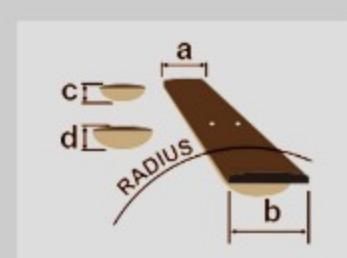

PN14MHE

COLOR VARIATION : 

WK : Weathered Black Open Pore

SHARE :  

SPEC

SPECS

body shape	Parlor body
top	Okoume top
back & sides	Okoume back & Okoume sides
neck	PN / Nyatoh neck
fretboard	Laurel fretboard
bridge	Laurel bridge
inlay	White dot inlay
soundhole rosette	Tortoiseshell
tuning machine	Chrome Open Gear tuners (18:1 gear ratio)
number of frets	18
bridge pins	Ibanez Advantage™
strings	Ibanez IACS6C
string gauge	.012/.016/.024/.032/.042/.053
string space	11mm
factory tuning	1E,2B,3G,4D,5A,6E
pickup	Ibanez Undersaddle
preamp	Ibanez AEQ-2T preamp w/Onboard tuner
output jack	1/4" output
battery	9V x1

NECK DIMENSIONS

Scale :	628.7mm/24.8"
a : Width	42mm at NUT
b : Width	54mm at 14F
c : Thickness	21mm at 1F
d : Thickness	22.5mm at 7F
Radius :	240mmR

DESCRIPTION +

BODY DIMENSIONS

a : Length	19 3/8"
b : Width	14"
c : Max Depth	4 1/4"