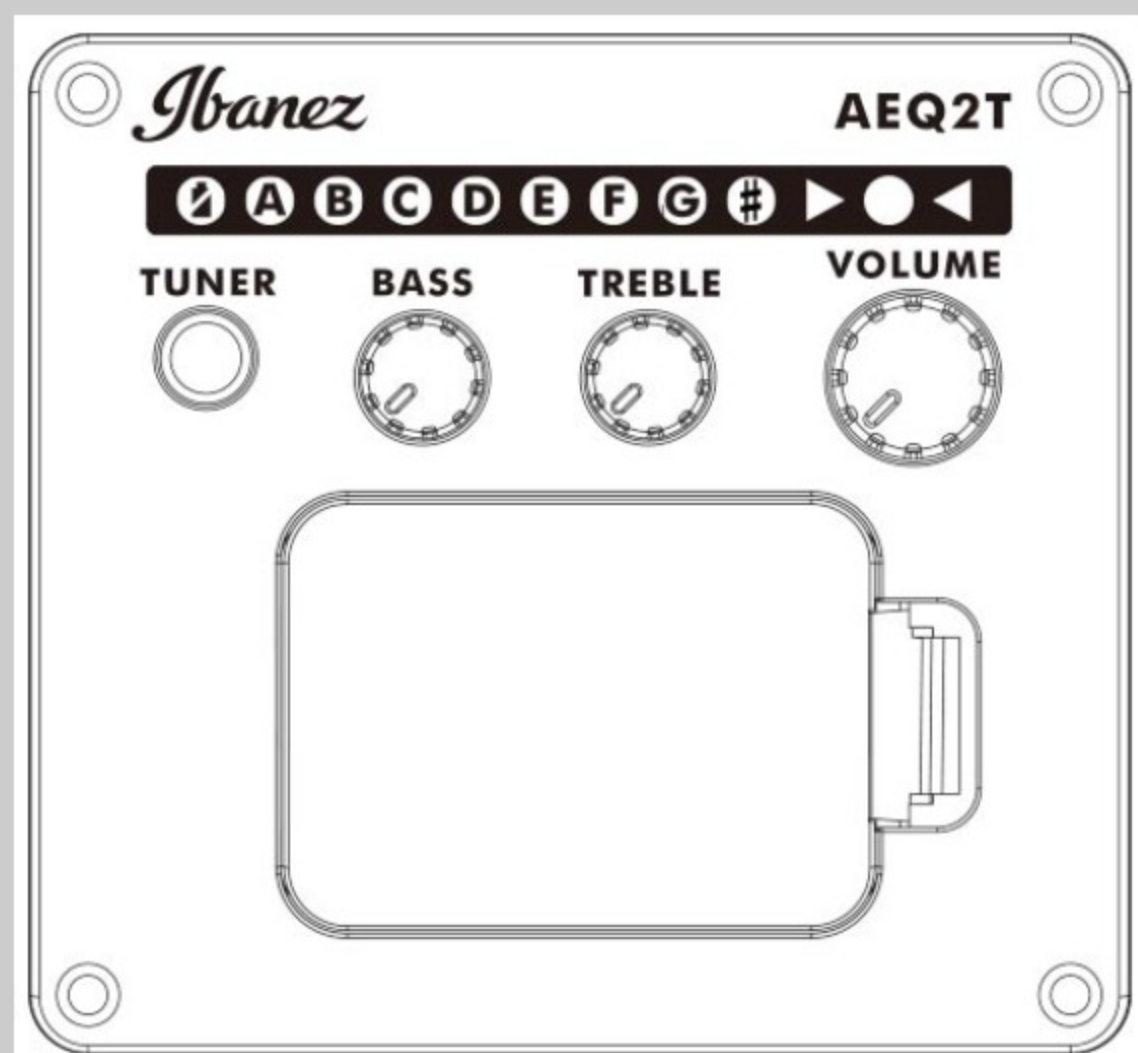

PN14MHE

COLOR VARIATION :

WK : Weathered Black Open Pore

SHARE :

SPEC

SPECS

body shape	Parlor body
top	Okoume top
back & sides	Okoume back & Okoume sides
neck	PN / Nyatoh neck
fretboard	Laurel fretboard
bridge	Laurel bridge
inlay	White dot inlay
soundhole rosette	Tortoiseshell
tuning machine	Chrome Open Gear tuners (18:1 gear ratio)
number of frets	18
bridge pins	Ibanez Advantage™
strings	Ibanez IACS6C
string gauge	.012/.016/.024/.032/.042/.053
string space	11mm
factory tuning	1E,2B,3G,4D,5A,6E
pickup	Ibanez Undersaddle
preamp	Ibanez AEQ-2T preamp w/Onboard tuner
output jack	1/4" output
battery	9V x1

NECK DIMENSIONS

Scale :	628.7mm/24.8"
a : Width	42mm at NUT
b : Width	54mm at 14F
c : Thickness	21mm at 1F
d : Thickness	22.5mm at 7F
Radius :	240mmR

DESCRIPTION +

BODY DIMENSIONS

a : Length	19 3/8"
b : Width	14"
c : Max Depth	4 1/4"

DESCRIPTION +

PREAMP

DESCRIPTION +