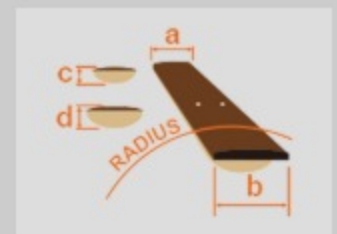

PN15

BS : Brown Sunburst High Gloss

COLOR VARIATION :

SHARE :  

SPEC

SPEC

| | |
|-----------------------|-------------------------------|
| body shape | Parlor body |
| bracing | X Bracing |
| top | Spruce top |
| back & sides | Sapele back & Sapele sides |
| neck | Mahogany |
| fretboard | Nandu Wood |
| bridge | Nandu Wood |
| tuning machine | Chrome Die-cast tuners |
| number of frets | 18 |
| bridge pins | Ibanez Advantage™ bridge pins |
| strings | Coated bronze strings |
| finish top | Gloss |
| finish back and sides | Gloss |
| finish neck back | Gloss |

NECK DIMENSIONS

| | |
|---------------|-------------|
| Scale : | 620mm |
| a : Width | 42mm at NUT |
| b : Width | 54mm at 14F |
| c : Thickness | 20mm at 1F |
| d : Thickness | 21mm at 7F |
| Radius : | 250mmR |

BODY DIMENSIONS

| | |
|---------------|---------|
| a : Length | 19 1/2" |
| b : Width | 14 1/3" |
| c : Max Depth | 4" |