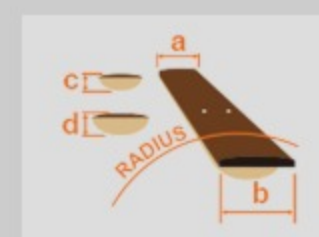

PN15

BS : Brown Sunburst High Gloss

COLOR VARIATION :

SHARE :  

SPEC

SPEC

body shape	Parlor body
top	Spruce top
back & sides	Nyatoh back & Nyatoh sides
neck	PN / Nyatoh neck
fretboard	Nandu Wood fretboard
bridge	Nandu Wood bridge
inlay	White dot
soundhole rosette	Black & White multi
tuning machine	Chrome Die-cast Tuners
nut material	Plastic
number of frets	18
saddle material	Plastic
bridge pins	Ibanez Advantage™
strings	-
string gauge	.012/.016/.024/.032/.042/.053
string space	11mm
factory tuning	1E,2B,3G,4D,5A,6E

NECK DIMENSIONS

Scale :	620mm
a : Width	42mm at NUT
b : Width	54mm at 14F
c : Thickness	20mm at 1F
d : Thickness	21mm at 7F
Radius :	250mmR

BODY DIMENSIONS

a : Length	19 1/2"
b : Width	14 1/4"
c : Max Depth	4"