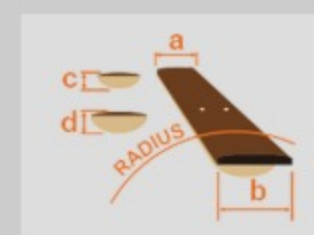

# PN15

BS : Brown Sunburst High Gloss

COLOR VARIATION :

SHARE : [f](#) [t](#)

### SPEC

body shape	Parlor body
top	Spruce top
back & sides	Nyatoh back & Nyatoh sides
neck	PN / Nyatoh neck
fretboard	Nandu Wood fretboard
bridge	Nandu Wood
inlay	White dot inlay
soundhole rosette	Black & White multi
tuning machine	Chrome Die-cast tuners
nut material	Plastic
number of frets	18
saddle material	Plastic
bridge pins	Ibanez Advantage™
string gauge	.012/.016/.024/.032/.042/.053
string space	11mm
factory tuning	1E,2B,3G,4D,5A,6E

### NECK DIMENSIONS

Scale :	620mm
a : Width	42mm at NUT
b : Width	54mm at 14F
c : Thickness	20mm at 1F
d : Thickness	21mm at 7F
Radius :	250mmR

### BODY DIMENSIONS

a : Length	19 1/2"
b : Width	14 1/4"
c : Max Depth	4"