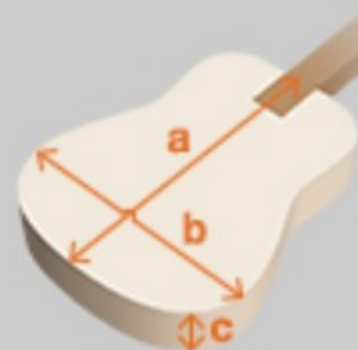

PN15

COLOR VARIATION :

BS : Brown Sunburst High Gloss

SHARE :  

SPEC

SPECS

body shape	Parlor body
top	Spruce top
back & sides	Nyatoh back & Nyatoh sides
neck	PN / Nyatoh neck
fretboard	Nandu Wood fretboard
bridge	Nandu Wood bridge
inlay	White dot inlay
soundhole rosette	Black & White multi
tuning machine	Chrome Die-cast tuners
nut material	Plastic
number of frets	18
saddle material	Plastic
bridge pins	Ibanez Advantage™
string gauge	.012/.016/.024/.032/.042/.053
string space	11mm
factory tuning	1E,2B,3G,4D,5A,6E

NECK DIMENSIONS

Scale :	620mm
a : Width	42mm at NUT
b : Width	54mm at 14F
c : Thickness	20mm at 1F
d : Thickness	21mm at 7F
Radius :	250mmR

DESCRIPTION +

BODY DIMENSIONS

a : Length	19 1/2"
b : Width	14 3/8"
c : Max Depth	4"