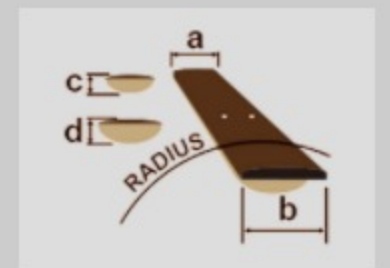

PN15

COLOR VARIATION :

BS : Brown Sunburst High Gloss

SHARE :  

SPEC

SPECS

body shape	Parlor body
top	Spruce top
back & sides	Nyatoh back & Nyatoh sides
neck	PN / Nyatoh neck
fretboard	Nandu Wood fretboard
bridge	Nandu Wood bridge
inlay	White dot inlay
soundhole rosette	Black & White multi
tuning machine	Chrome Die-cast tuners
nut material	Plastic
number of frets	18
saddle material	Plastic
bridge pins	Ibanez Advantage™
string gauge	.012/.016/.024/.032/.042/.053
string space	11mm
factory tuning	1E,2B,3G,4D,5A,6E

NECK DIMENSIONS

Scale :	620mm
a : Width	42mm at NUT
b : Width	54mm at 14F
c : Thickness	20mm at 1F
d : Thickness	21mm at 7F
Radius :	250mmR

DESCRIPTION +

BODY DIMENSIONS

a : Length	19 1/2"
b : Width	14 3/8"
c : Max Depth	4"