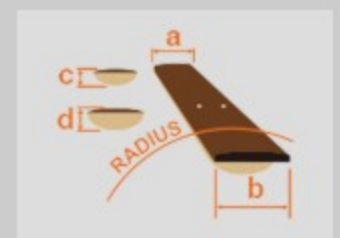

PN19

PF

ONB : Open Pore Natural Browned Burst

COLOR VARIATION :

SHARE :  

SPEC

SPEC

body shape	Parlor body
bracing	X Bracing
top	Spruce top
back & sides	Mahogany back & Mahogany sides
neck	Mahogany
fretboard	Laurel
bridge	Laurel
tuning machine	Chrome Open Gear tuners
number of frets	18
bridge pins	Ibanez Advantage™ bridge pins
strings	Ibanez IACS6C coated strings
finish top	Open Pore
finish back and sides	Open Pore
finish neck back	Open Pore

NECK DIMENSIONS

Scale :	628.7mm
a : Width	42mm at NUT
b : Width	54mm at 14F
c : Thickness	21mm at 1F
d : Thickness	22.5mm at 7F
Radius :	240mmR

BODY DIMENSIONS

a : Length	19 "
b : Width	14 "
c : Max Depth	4 1/4"