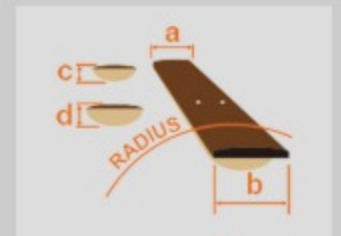

### SPEC

<b>body shape</b>	Dreadnought body
<b>top</b>	Spruce top
<b>back &amp; sides</b>	Meranti back & Meranti sides
<b>neck</b>	PDR / Nyatoh neck
<b>fretboard</b>	Nandu Wood fretboard
<b>bridge</b>	Nandu Wood bridge
<b>inlay</b>	White dot
<b>nut material</b>	Plastic
<b>number of frets</b>	20
<b>saddle material</b>	Plastic
<b>bridge pins</b>	Ibanez Advantage™
<b>string gauge</b>	.012/.016/.024/.032/.042/.053
<b>factory tuning</b>	1E,2B,3G,4D,5A,6E

### NECK DIMENSIONS

<b>Scale :</b>	650mm
<b>a : Width</b>	42mm at NUT
<b>b : Width</b>	54mm at 14F
<b>c : Thickness</b>	21.5mm at 1F
<b>d : Thickness</b>	23.5mm at 7F
<b>Radius :</b>	250mmR

### BODY DIMENSIONS

<b>a : Length</b>	19 3/4"
<b>b : Width</b>	15 3/4"
<b>c : Max Depth</b>	5"