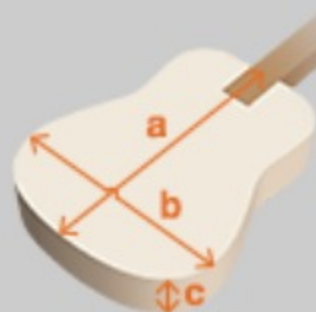

## SPEC

### SPEC

<b>body shape</b>	Dreadnought body
<b>top</b>	Spruce top
<b>back &amp; sides</b>	Meranti back & Meranti sides
<b>neck</b>	PDR / Nyatoh neck
<b>fretboard</b>	Nandu Wood fretboard
<b>bridge</b>	Nandu Wood bridge
<b>inlay</b>	White dot
<b>nut material</b>	Plastic
<b>number of frets</b>	20
<b>saddle material</b>	Plastic
<b>bridge pins</b>	Ibanez Advantage™
<b>string gauge</b>	.012/.016/.024/.032/.042/.053
<b>factory tuning</b>	1E,2B,3G,4D,5A,6E

### NECK DIMENSIONS

<b>Scale :</b>	650mm
<b>a : Width</b>	42mm at NUT
<b>b : Width</b>	54mm at 14F
<b>c : Thickness</b>	21.5mm at 1F
<b>d : Thickness</b>	23.5mm at 7F
<b>Radius :</b>	250mmR

### BODY DIMENSIONS

<b>a : Length</b>	19 3/4"
<b>b : Width</b>	15 3/4"
<b>c : Max Depth</b>	5"