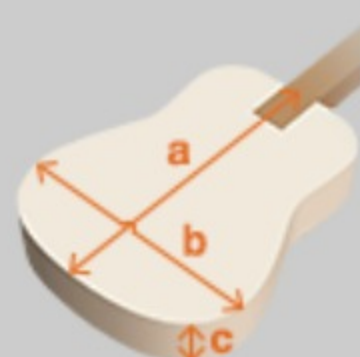

### SPECS

body shape	Parlor body
top	Spruce top
back & sides	Okoume back & Okoume sides
neck	PN / Nyatoh neck
fretboard	Laurel fretboard
bridge	Laurel bridge
inlay	White dot inlay
soundhole rosette	Black & White multi
tuning machine	Chrome Open Gear tuners
nut material	Plastic
number of frets	18
saddle material	Plastic
bridge pins	Ibanez Advantage™
strings	Ibanez IACS6C
string gauge	.012/.016/.024/.032/.042/.053
string space	11mm
factory tuning	1E,2B,3G,4D,5A,6E

### NECK DIMENSIONS

Scale :	628.65mm
a : Width	42mm at NUT
b : Width	54mm at 14F
c : Thickness	21mm at 1F
d : Thickness	22.5mm at 7F
Radius :	240mmR

DESCRIPTION +

### BODY DIMENSIONS

a : Length	19 3/8"
b : Width	14"
c : Max Depth	4 1/4"

DESCRIPTION +