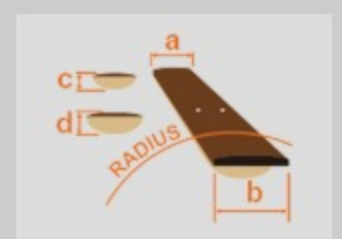

PN1

NT : Natural High Gloss

COLOR VARIATION : 

SHARE :  

SPEC

SPEC

body shape	Parlor 2 body
bracing	X Bracing
top	Spruce top
back & sides	Sapele back & Sapele sides
neck	Mahogany
fretboard	Nandu Wood
bridge	Nandu Wood
top board purfling	Herringbone
soundhole rosette	Classical Mosaic Design • • ,"
tuning machine	Chrome Open Gear tuners w/Ivory knobs
bridge pins	Ibanez Advantage™ bridge pins
strings	Ibanez IACS6C coated strings
finish top	Gloss
finish back and sides	Gloss
finish neck back	Gloss

NECK DIMENSIONS

Scale :	620mm
a : Width	42mm at NUT
b : Width	54mm at 14F
c : Thickness	20mm at 1F
d : Thickness	21mm at 7F
Radius :	250mmR

BODY DIMENSIONS

a : Length	18 1/4"
b : Width	12 "
c : Max Depth	3 3/4"