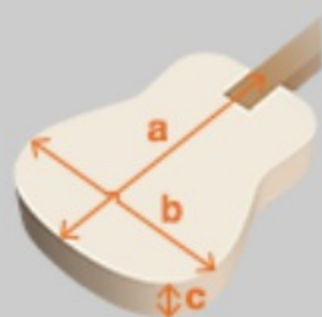

PN1

NT : Natural High Gloss

COLOR VARIATION : 

SHARE :  

SPEC

SPEC

body shape	Parlor 2 body
bracing	X Bracing
top	Spruce top
back & sides	Sapele back & Sapele sides
neck	Mahogany
fretboard	Nandu Wood
bridge	Nandu Wood
top board purfling	Herringbone
soundhole rosette	Classical Mosaic Design • • ,"
tuning machine	Chrome Open Gear tuners w/Ivory knobs
bridge pins	Ibanez Advantage™ bridge pins
strings	Ibanez IACS6C coated strings
finish top	Gloss
finish back and sides	Gloss
finish neck back	Gloss

NECK DIMENSIONS

Scale :	620mm
a : Width	42mm at NUT
b : Width	54mm at 14F
c : Thickness	20mm at 1F
d : Thickness	21mm at 7F
Radius :	250mmR

BODY DIMENSIONS

a : Length	18 1/4"
b : Width	12 "
c : Max Depth	3 3/4"