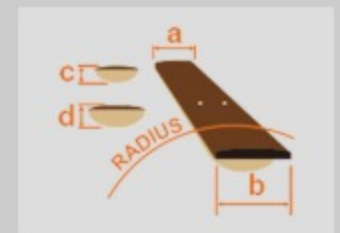

PN1

NT : Natural High Gloss

COLOR VARIATION :

SHARE :  

SPEC

SPEC

body shape	Parlor 2 body
top	Spruce top
back & sides	Nyatoh back & Nyatoh sides
neck	PN / Nyatoh neck
fretboard	Nandu Wood fretboard
bridge	Nandu Wood bridge
top board purfling	Herringbone purfling
inlay	White dot
soundhole rosette	Black & White multi
tuning machine	Chrome Open Gear tuners w/Ivory knobs
nut material	Plastic
number of frets	18
saddle material	Plastic
bridge pins	Ibanez Advantage™
strings	-
string gauge	.012/.016/.024/.032/.042/.053
string space	11mm
factory tuning	1E,2B,3G,4D,5A,6E

NECK DIMENSIONS

Scale :	620mm
a : Width	42mm at NUT
b : Width	54mm at 14F
c : Thickness	20mm at 1F
d : Thickness	21mm at 7F
Radius :	250mmR

BODY DIMENSIONS

a : Length	18 1/8"
b : Width	12 "
c : Max Depth	3 3/4"