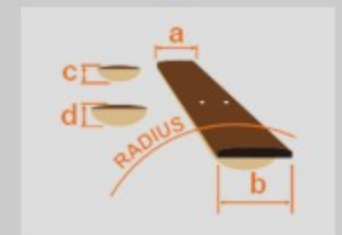

PN1

PF

NT : Natural High Gloss

COLOR VARIATION :

SHARE :  

SPEC

SPEC

body shape	Parlor 2 body
top	Spruce top
back & sides	Nyatoh back & Nyatoh sides
neck	PN / Nyatoh neck
fretboard	Nandu Wood fretboard
bridge	Nandu Wood
top board purfling	Herringbone purfling
inlay	White dot inlay
soundhole rosette	Black & White multi
tuning machine	Chrome Open Gear tuners w/Ivory knobs
nut material	Plastic
number of frets	18
saddle material	Plastic
bridge pins	Ibanez Advantage™
string gauge	.012/.016/.024/.032/.042/.053
string space	11mm
factory tuning	1E,2B,3G,4D,5A,6E

NECK DIMENSIONS

Scale :	620mm
a : Width	42mm at NUT
b : Width	54mm at 14F
c : Thickness	20mm at 1F
d : Thickness	21mm at 7F
Radius :	250mmR

BODY DIMENSIONS

a : Length	18 1/8"
b : Width	12"
c : Max Depth	3 3/4"