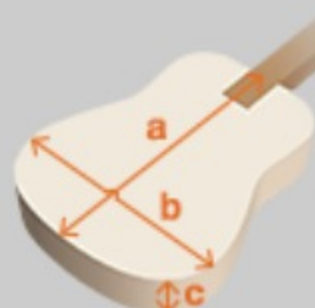

PN1

PF

NT : Natural High Gloss

COLOR VARIATION :

SHARE :  

SPEC

SPEC

body shape	Parlor 2 body
top	Spruce top
back & sides	Nyatoh back & Nyatoh sides
neck	PN / Nyatoh neck
fretboard	Nandu Wood fretboard
bridge	Nandu Wood
top board purfling	Herringbone purfling
inlay	White dot inlay
soundhole rosette	Black & White multi
tuning machine	Chrome Open Gear tuners w/Ivory knobs
nut material	Plastic
number of frets	18
saddle material	Plastic
bridge pins	Ibanez Advantage™
string gauge	.012/.016/.024/.032/.042/.053
string space	11mm
factory tuning	1E,2B,3G,4D,5A,6E

NECK DIMENSIONS

Scale :	620mm
a : Width	42mm at NUT
b : Width	54mm at 14F
c : Thickness	20mm at 1F
d : Thickness	21mm at 7F
Radius :	250mmR

BODY DIMENSIONS

a : Length	18 1/8"
b : Width	12"
c : Max Depth	3 3/4"