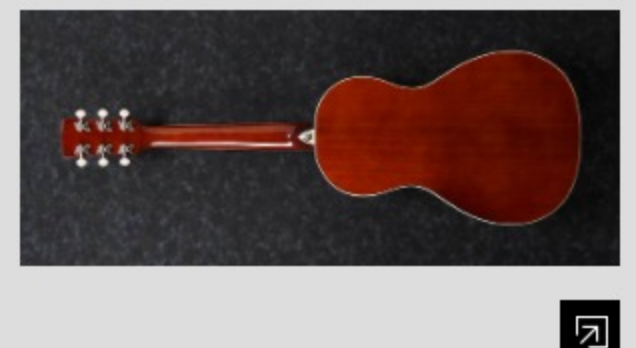

PN1

COLOR VARIATION : 

NT : Natural High Gloss

SHARE :  

SPEC

SPECS

body shape	Parlor 2 body
top	Spruce top
back & sides	Nyatoh back & Nyatoh sides
neck	PN / Nyatoh neck
fretboard	Nandu Wood fretboard
bridge	Nandu Wood bridge
top board purfling	Herringbone purfling
inlay	White dot inlay
soundhole rosette	Black & White multi
tuning machine	Chrome Open Gear tuners w/Ivory knobs
nut material	Plastic
number of frets	18
saddle material	Plastic
bridge pins	Ibanez Advantage™
string gauge	.012/.016/.024/.032/.042/.053
string space	11mm
factory tuning	1E,2B,3G,4D,5A,6E

NECK DIMENSIONS

Scale :	620mm
a : Width	42mm at NUT
b : Width	54mm at 14F
c : Thickness	20mm at 1F
d : Thickness	21mm at 7F
Radius :	250mmR

DESCRIPTION +

BODY DIMENSIONS

a : Length	18 1/8"
b : Width	12 "
c : Max Depth	3 3/4"