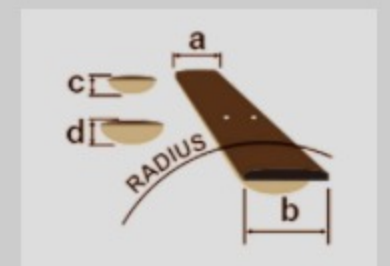

PN1

COLOR VARIATION : 

NT : Natural High Gloss

SHARE :  

SPEC

SPECS

body shape	Parlor 2 body
top	Spruce top
back & sides	Nyatoh back & Nyatoh sides
neck	PN / Nyatoh neck
fretboard	Nandu Wood fretboard
bridge	Nandu Wood bridge
top board purfling	Herringbone purfling
inlay	White dot inlay
soundhole rosette	Black & White multi
tuning machine	Chrome Open Gear tuners w/Ivory knobs
nut material	Plastic
number of frets	18
saddle material	Plastic
bridge pins	Ibanez Advantage™
string gauge	.012/.016/.024/.032/.042/.053
string space	11mm
factory tuning	1E,2B,3G,4D,5A,6E

NECK DIMENSIONS

Scale :	620mm
a : Width	42mm at NUT
b : Width	54mm at 14F
c : Thickness	20mm at 1F
d : Thickness	21mm at 7F
Radius :	250mmR

DESCRIPTION +

BODY DIMENSIONS

a : Length	18 1/8"
b : Width	12 "
c : Max Depth	3 3/4"