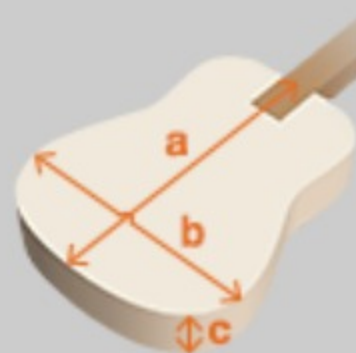

PN1

COLOR VARIATION : 

NT : Natural High Gloss

SHARE :  

SPEC

SPECS

body shape	Parlor 2 body
top	Spruce top
back & sides	Nyatoh back & Nyatoh sides
neck	PN / Nyatoh neck
fretboard	Nandu Wood fretboard
bridge	Nandu Wood bridge
top board purfling	Herringbone purfling
inlay	White dot inlay
soundhole rosette	Black & White multi
tuning machine	Chrome Open Gear tuners w/Ivory knobs
nut material	Plastic
number of frets	18
saddle material	Plastic
bridge pins	Ibanez Advantage™
string gauge	.012/.016/.024/.032/.042/.053
string space	11mm
factory tuning	1E,2B,3G,4D,5A,6E

NECK DIMENSIONS

Scale :	620mm
a : Width	42mm at NUT
b : Width	54mm at 14F
c : Thickness	20mm at 1F
d : Thickness	21mm at 7F
Radius :	250mmR

DESCRIPTION +

BODY DIMENSIONS

a : Length	18 1/8"
b : Width	12 "
c : Max Depth	3 3/4"