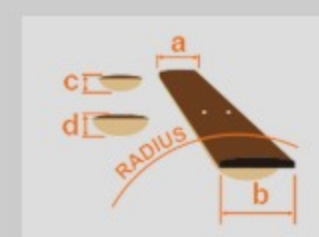

PN1MH

NT : Natural High Gloss

COLOR VARIATION :

SHARE : [f](#) [t](#)

SPEC

SPEC

body shape	Parlor 2 body
bracing	X Bracing
top	Sapele top
back & sides	Sapele back & Sapele sides
neck	Mahogany
fretboard	Nandu Wood
bridge	Nandu Wood
top board purfling	Herringbone
soundhole rosette	Classical Mosaic Design • • ,
tuning machine	Chrome Open Gear tuners w/Ivory knobs"
bridge pins	Ibanez Advantage™ bridge pins
strings	Ibanez IACS6C coated strings
finish top	Gloss
finish back and sides	Gloss
finish neck back	Gloss

NECK DIMENSIONS

Scale :	620mm
a : Width	42mm at NUT
b : Width	54mm at 14F
c : Thickness	20mm at 1F
d : Thickness	21mm at 7F
Radius :	250mmR

BODY DIMENSIONS

a : Length	18 1/4"
b : Width	12 "
c : Max Depth	3 3/4"