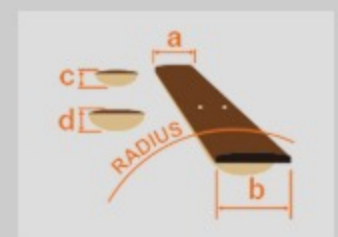

PN1MH

NT : Natural High Gloss

COLOR VARIATION :

SHARE :  

SPEC

SPEC

body shape	Parlor 2 body
top	Sapele top
back & sides	Nyatoh back & Nyatoh sides
neck	PN / Nyatoh neck
fretboard	Nandu Wood fretboard
bridge	Nandu Wood bridge
top board purfling	Herringbone purfling
inlay	White dot
soundhole rosette	Black & White multi
tuning machine	Chrome Open Gear tuners w/Ivory knobs
nut material	Plastic
number of frets	18
saddle material	Plastic
bridge pins	Ibanez Advantage™
strings	Ibanez IACS6C
string gauge	.012/.016/.024/.032/.042/.053
string space	11mm
factory tuning	1E,2B,3G,4D,5A,6E

NECK DIMENSIONS

Scale :	620mm
a : Width	42mm at NUT
b : Width	54mm at 14F
c : Thickness	20mm at 1F
d : Thickness	21mm at 7F
Radius :	250mmR

BODY DIMENSIONS

a : Length	18 1/8"
b : Width	12"
c : Max Depth	3 3/4"