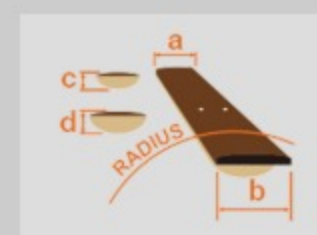

### SPEC

body shape	Parlor 2 body
top	Sapele top
back & sides	Nyatoh back & Nyatoh sides
neck	PN / Nyatoh neck
fretboard	Nandu Wood fretboard
bridge	Nandu Wood
top board purfling	Herringbone purfling
inlay	White dot inlay
soundhole rosette	Black & White multi
tuning machine	Chrome Open Gear tuners w/Ivory knobs
nut material	Plastic
number of frets	18
saddle material	Plastic
bridge pins	Ibanez Advantage™
strings	Ibanez IACS6C
string gauge	.012/.016/.024/.032/.042/.053
string space	11mm
factory tuning	1E,2B,3G,4D,5A,6E

### NECK DIMENSIONS

Scale :	620mm
a : Width	42mm at NUT
b : Width	54mm at 14F
c : Thickness	20mm at 1F
d : Thickness	21mm at 7F
Radius :	250mmR

### BODY DIMENSIONS

a : Length	18 1/8"
b : Width	12"
c : Max Depth	3 3/4"