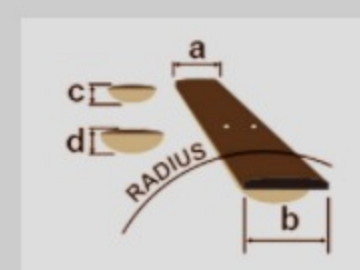

PN1MH

COLOR VARIATION :

NT : Natural High Gloss

SHARE :  

SPEC

SPECS

body shape	Parlor 2 body
top	Sapele top
back & sides	Nyatoh back & Nyatoh sides
neck	PN / Nyatoh neck
fretboard	Nandu Wood fretboard
bridge	Nandu Wood bridge
top board purfling	Herringbone purfling
inlay	White dot inlay
soundhole rosette	Black & White multi
tuning machine	Chrome Open Gear tuners w/Ivory knobs
nut material	Plastic
number of frets	18
saddle material	Plastic
bridge pins	Ibanez Advantage™
strings	Ibanez IACS6C
string gauge	.012/.016/.024/.032/.042/.053
string space	11mm
factory tuning	1E,2B,3G,4D,5A,6E

NECK DIMENSIONS

Scale :	620mm
a : Width	42mm at NUT
b : Width	54mm at 14F
c : Thickness	20mm at 1F
d : Thickness	21mm at 7F
Radius :	250mmR

DESCRIPTION +

BODY DIMENSIONS

a : Length	18 1/8"
b : Width	12 "
c : Max Depth	3 3/4"