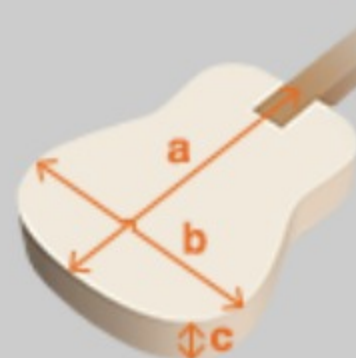

PN1MH

COLOR VARIATION :

NT : Natural High Gloss

SHARE :  

SPEC

SPECS

body shape	Parlor 2 body
top	Sapele top
back & sides	Nyatoh back & Nyatoh sides
neck	PN / Nyatoh neck
fretboard	Nandu Wood fretboard
bridge	Nandu Wood bridge
top board purfling	Herringbone purfling
inlay	White dot inlay
soundhole rosette	Black & White multi
tuning machine	Chrome Open Gear tuners w/Ivory knobs
nut material	Plastic
number of frets	18
saddle material	Plastic
bridge pins	Ibanez Advantage™
strings	Ibanez IACS6C
string gauge	.012/.016/.024/.032/.042/.053
string space	11mm
factory tuning	1E,2B,3G,4D,5A,6E

NECK DIMENSIONS

Scale :	620mm
a : Width	42mm at NUT
b : Width	54mm at 14F
c : Thickness	20mm at 1F
d : Thickness	21mm at 7F
Radius :	250mmR

DESCRIPTION +

BODY DIMENSIONS

a : Length	18 1/8"
b : Width	12 "
c : Max Depth	3 3/4"