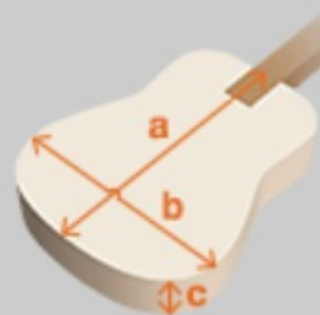

## SPEC

### SPEC

body shape	Parlor body
bracing	X Bracing
top	African Mahogany top
back & sides	African Mahogany back & African Mahogany sides
neck	Mahogany
fretboard	Laurel
bridge	Laurel
body binding	Ivory
tuning machine	Chrome Die-cast tuners
number of frets	18
bridge pins	Plastic Bridge pins, black color
strings	D'Addario® EXP™ PBB190GS strings
pickup	Ibanez Under Saddle pickup
preamp	Ibanez AEQ-2T preamp w/Onboard tuner
output jack	1/4" output
battery	9V battery
finish top	Open Pore
finish back and sides	Open Pore
finish neck back	Open Pore

### NECK DIMENSIONS

Scale :	628mm
a : Width	42mm at NUT
b : Width	54mm at 14F
c : Thickness	21mm at 1F
d : Thickness	22.5mm at 7F
Radius :	240mmR

### BODY DIMENSIONS

a : Length	19 "
b : Width	14 "
c : Max Depth	4 1/4"