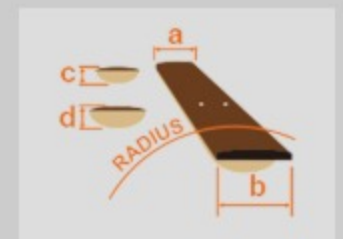

# PNB14E

OPN : Open Pore Natural

COLOR VARIATION :

SHARE : [f](#) [t](#)

### SPEC

body shape	Parlor body
bracing	X Bracing
top	African Mahogany top
back & sides	African Mahogany back & African Mahogany sides
neck	Mahogany
fretboard	Laurel
bridge	Laurel
body binding	Ivory
tuning machine	Chrome Die-cast tuners
number of frets	18
bridge pins	Plastic Bridge pins, black color
strings	D'Addario® EXP™ PBB190GS strings
pickup	Ibanez Under Saddle pickup
preamp	Ibanez AEQ-2T preamp w/Onboard tuner
output jack	1/4" output
battery	9V battery
finish top	Open Pore
finish back and sides	Open Pore
finish neck back	Open Pore

### NECK DIMENSIONS

Scale :	628mm
a : Width	42mm at NUT
b : Width	54mm at 14F
c : Thickness	21mm at 1F
d : Thickness	22.5mm at 7F
Radius :	240mmR

### BODY DIMENSIONS

a : Length	19 "
b : Width	14 "
c : Max Depth	4 1/4"