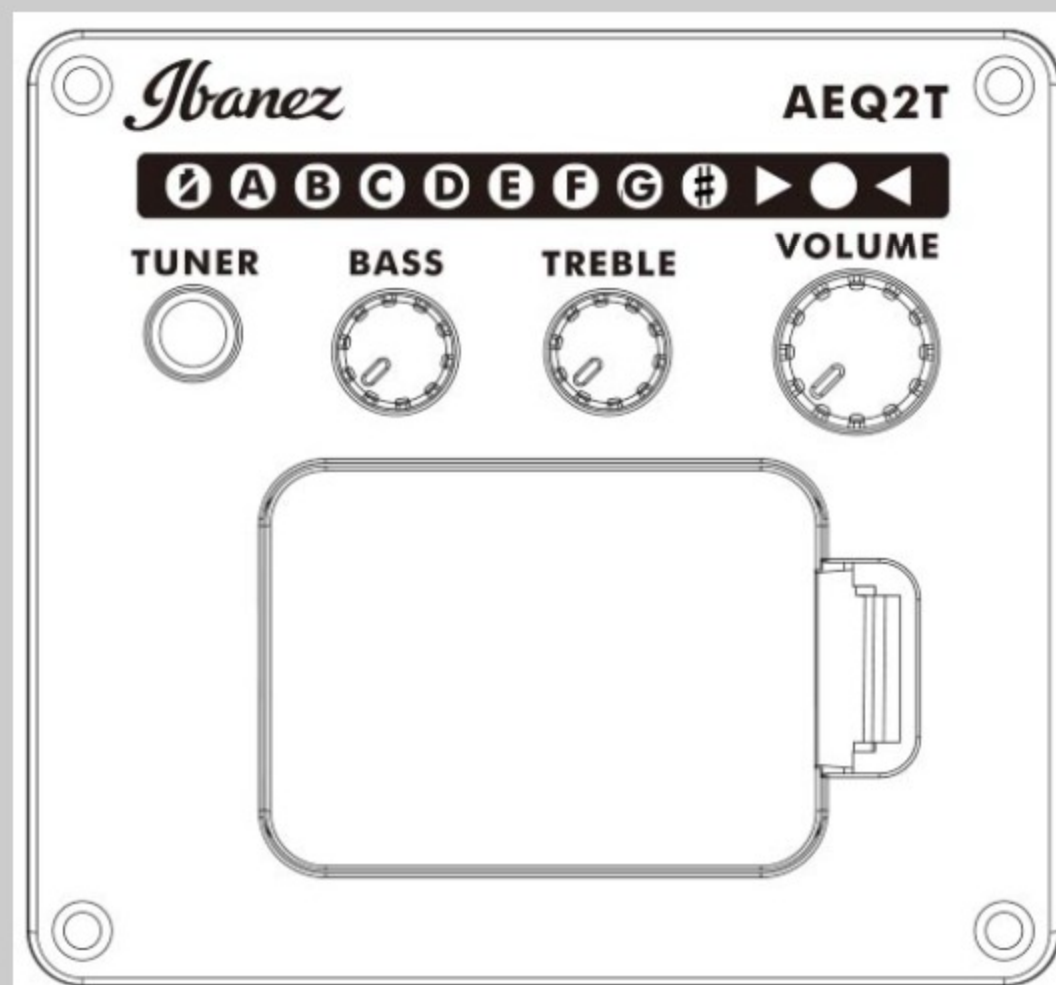

PREAMP

OTHERS

Recommended Case	GA50C