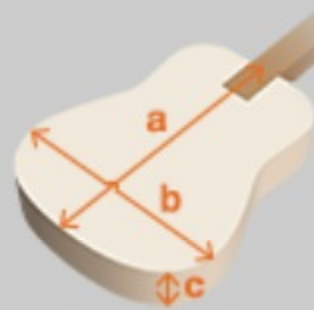

PNB14E

OPN : Open Pore Natural

COLOR VARIATION :

SHARE :  

SPEC

SPEC

body shape	Parlor body
top	Okoume top
back & sides	Okoume back & Okoume sides
neck	PNB / Maple neck
fretboard	Laurel fretboard
bridge	Laurel bridge
inlay	White dot
soundhole rosette	Black & White multi
tuning machine	Chrome Die-cast tuners
nut material	Plastic
number of frets	18
saddle material	Plastic
bridge pins	Black with white dot
strings	D'Addario® EXPPBB190GS
string gauge	.037/.050/.062/.090
string space	19mm
factory tuning	1G,2D,3A,4E
pickup	Ibanez Undersaddle
preamp	Ibanez AEQ-2T preamp w/Onboard tuner
output jack	1/4" output

NECK DIMENSIONS

Scale :	628.65mm
a : Width	43mm at NUT
b : Width	55mm at 14F
c : Thickness	21.5mm at 1F
d : Thickness	23mm at 7F
Radius :	400mmR

BODY DIMENSIONS

a : Length	19 1/4"
b : Width	14 "
c : Max Depth	4 1/4"