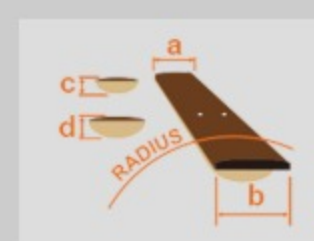

PNB14E

OPN : Open Pore Natural

COLOR VARIATION :

SHARE :  

SPEC

SPEC

body shape	Parlor body
top	Okoume top
back & sides	Okoume back & Okoume sides
neck	PNB / Maple neck
fretboard	Laurel fretboard
bridge	Laurel bridge
inlay	White dot
soundhole rosette	Black & White multi
tuning machine	Chrome Die-cast tuners
nut material	Plastic
number of frets	18
saddle material	Plastic
bridge pins	Black with white dot
strings	D'Addario® EXPPBB190GS
string gauge	.037/.050/.062/.090
string space	19mm
factory tuning	1G,2D,3A,4E
pickup	Ibanez Undersaddle
preamp	Ibanez AEQ-2T preamp w/Onboard tuner
output jack	1/4" output

NECK DIMENSIONS

Scale :	628.65mm
a : Width	43mm at NUT
b : Width	55mm at 14F
c : Thickness	21.5mm at 1F
d : Thickness	23mm at 7F
Radius :	400mmR

BODY DIMENSIONS

a : Length	19 1/4"
b : Width	14 "
c : Max Depth	4 1/4"