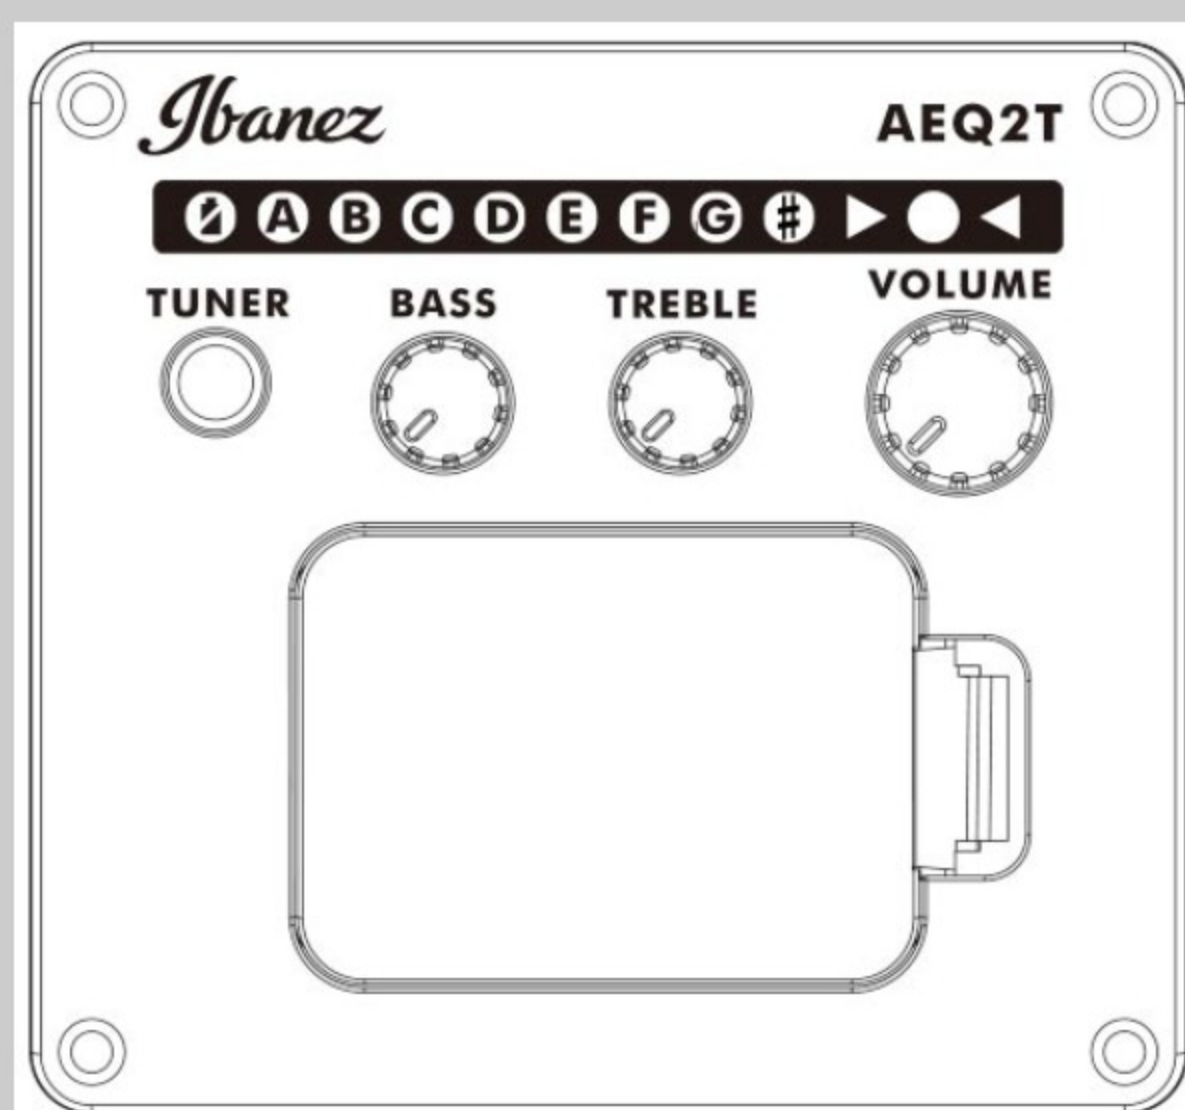

PNB14E

COLOR VARIATION : 
 OPN : Open Pore Natural

SHARE :  

SPEC

SPECS

body shape	Parlor body
top	Okoume top
back & sides	Okoume back & Okoume sides
neck	PNB / Maple neck
fretboard	Laurel fretboard
bridge	Laurel bridge
inlay	White dot inlay
soundhole rosette	Black & White multi
tuning machine	Chrome Die-cast tuners
nut material	Plastic
number of frets	18
saddle material	Plastic
strings	D'Addario® XTPBB190GS
string gauge	.037/.050/.062/.090
string space	19mm
factory tuning	1G,2D,3A,4E
pickup	Ibanez Undersaddle
preamp	Ibanez AEQ-2T preamp w/Onboard tuner
output jack	1/4" output

NECK DIMENSIONS

Scale :	628.65mm/24.75"
a : Width	43mm at NUT
b : Width	55mm at 14F
c : Thickness	21.5mm at 1F
d : Thickness	23mm at 7F
Radius :	400mmR

DESCRIPTION +

BODY DIMENSIONS

a : Length	19 3/8"
b : Width	14 "
c : Max Depth	4 1/4"

DESCRIPTION +

PREAMP

BODY DIMENSIONS

a : Length	19 3/8"
b : Width	14 "
c : Max Depth	4 1/4"

PREAMP