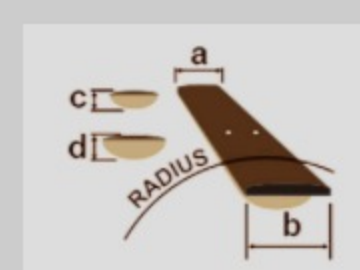

PNB14E

COLOR VARIATION : 
 OPN : Open Pore Natural

SHARE :  

SPEC

SPECS

body shape	Parlor body
top	Okoume top
back & sides	Okoume back & Okoume sides
neck	PNB / Maple neck
fretboard	Laurel fretboard
bridge	Laurel bridge
inlay	White dot inlay
soundhole rosette	Black & White multi
tuning machine	Chrome Die-cast tuners
nut material	Plastic
number of frets	18
saddle material	Plastic
strings	D'Addario® XTPBB190GS
string gauge	.037/.050/.062/.090
string space	19mm
factory tuning	1G,2D,3A,4E
pickup	Ibanez Undersaddle
preamp	Ibanez AEQ-2T preamp w/Onboard tuner
output jack	1/4" output

NECK DIMENSIONS

Scale :	628.65mm/24.75"
a : Width	43mm at NUT
b : Width	55mm at 14F
c : Thickness	21.5mm at 1F
d : Thickness	23mm at 7F
Radius :	400mmR

DESCRIPTION +

BODY DIMENSIONS

a : Length	19 3/8"
b : Width	14 "
c : Max Depth	4 1/4"

DESCRIPTION +

PREAMP

BODY DIMENSIONS

a : Length	19 3/8"
b : Width	14 "
c : Max Depth	4 1/4"

PREAMP