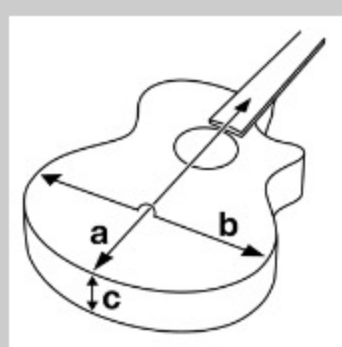

PNB14E

COLOR VARIATION : 
OPN : Open Pore Natural

SHARE :  

SPEC

SPECS

body shape	Parlor body
top	Okoume top
back & sides	Okoume back & Okoume sides
neck	PNB / Maple neck
fretboard	Laurel fretboard
bridge	Laurel bridge
inlay	White dot inlay
soundhole rosette	Black & White multi
tuning machine	Chrome Die-cast tuners
number of frets	18
bridge pins	Black with white dot
strings	D'Addario® XTPBB190GS
string gauge	.037/.050/.062/.090
string space	19mm
factory tuning	1G,2D,3A,4E
pickup	Ibanez Undersaddle
preamp	Ibanez AEQ-2T preamp w/Onboard tuner
output jack	1/4" output
battery	9V x1

NECK DIMENSIONS

Scale :	628.65mm
a : Width	43mm at NUT
b : Width	55mm at 14F
c : Thickness	21.5mm at 1F
d : Thickness	23mm at 7F
Radius :	400mmR

DESCRIPTION +

BODY DIMENSIONS

a : Length	19 3/8"
b : Width	14"
c : Max Depth	4 1/4"