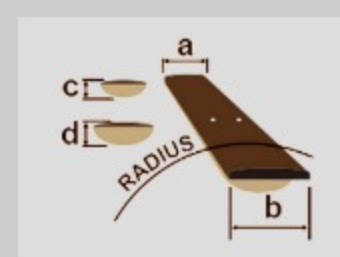

PNB14E

COLOR VARIATION : 
OPN : Open Pore Natural

SHARE :  

SPEC

SPECS

body shape	Parlor body
top	Okoume top
back & sides	Okoume back & Okoume sides
neck	PNB / Maple neck
fretboard	Laurel fretboard
bridge	Laurel bridge
inlay	White dot inlay
soundhole rosette	Black & White multi
tuning machine	Chrome Die-cast tuners
number of frets	18
bridge pins	Black with white dot
strings	D'Addario® XTPBB190GS
string gauge	.037/.050/.062/.090
string space	19mm
factory tuning	1G,2D,3A,4E
pickup	Ibanez Undersaddle
preamp	Ibanez AEQ-2T preamp w/Onboard tuner
output jack	1/4" output
battery	9V x1

NECK DIMENSIONS

Scale :	628.65mm
a : Width	43mm at NUT
b : Width	55mm at 14F
c : Thickness	21.5mm at 1F
d : Thickness	23mm at 7F
Radius :	400mmR

DESCRIPTION +

BODY DIMENSIONS

a : Length	19 3/8"
b : Width	14"
c : Max Depth	4 1/4"