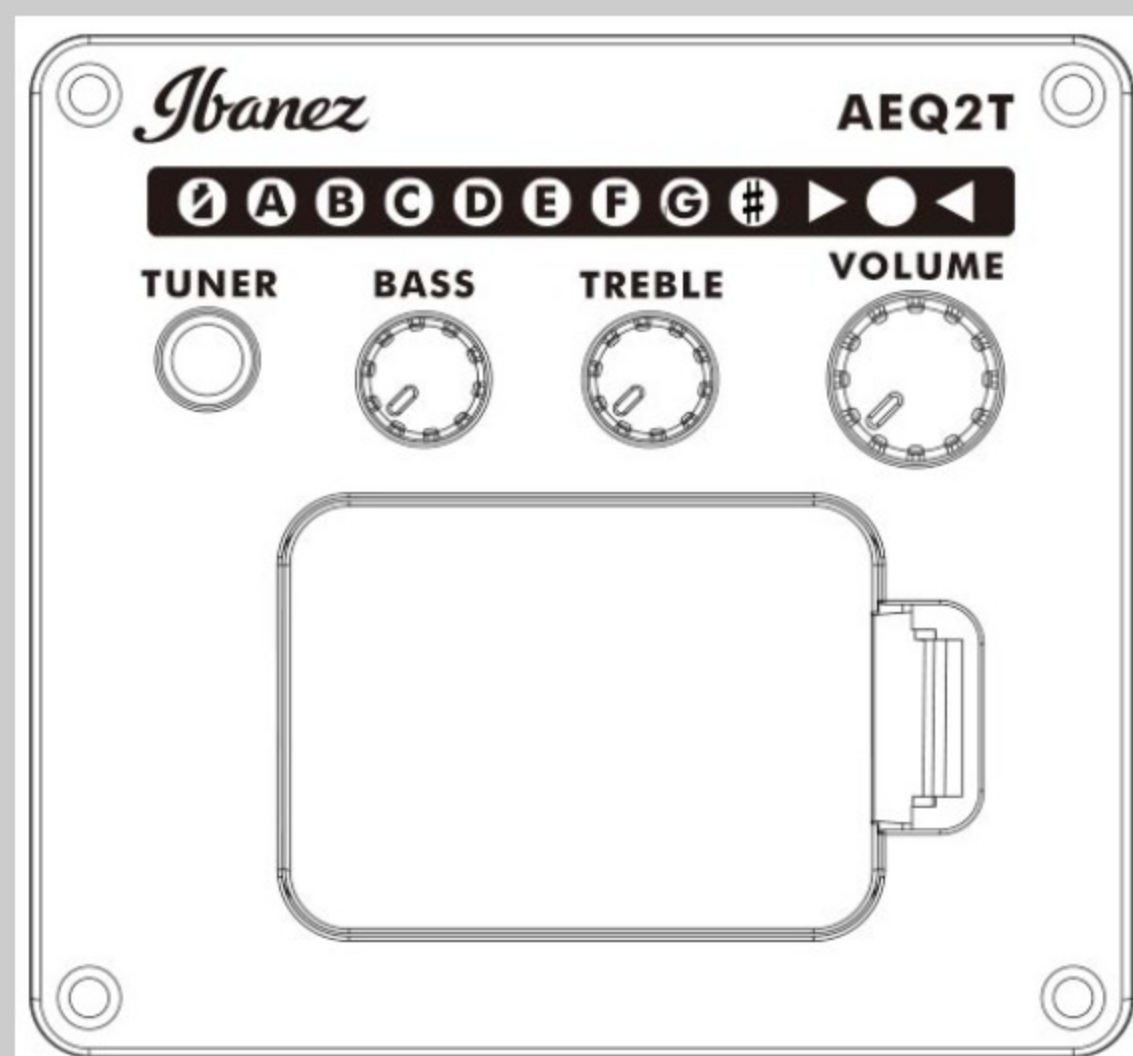

PNB14E

COLOR VARIATION : 
OPN : Open Pore Natural

SHARE :  

SPEC

SPECS

body shape	Parlor body
top	Okoume top
back & sides	Okoume back & Okoume sides
neck	PNB / Maple neck
fretboard	Laurel fretboard
bridge	Laurel bridge
inlay	White dot inlay
soundhole rosette	Black & White multi
tuning machine	Chrome Die-cast tuners
number of frets	18
bridge pins	Black with white dot
strings	D'Addario® XTPBB190GS
string gauge	.037/.050/.062/.090
string space	19mm
factory tuning	1G,2D,3A,4E
pickup	Ibanez Undersaddle
preamp	Ibanez AEQ-2T preamp w/Onboard tuner
output jack	1/4" output
battery	9V x1

NECK DIMENSIONS

Scale :	628.65mm
a : Width	43mm at NUT
b : Width	55mm at 14F
c : Thickness	21.5mm at 1F
d : Thickness	23mm at 7F
Radius :	400mmR

DESCRIPTION +

BODY DIMENSIONS

a : Length	19 3/8"
b : Width	14"
c : Max Depth	4 1/4"

DESCRIPTION +

PREAMP

DESCRIPTION +

OTHER FEATURES

Recommended Bag ICB540-BK