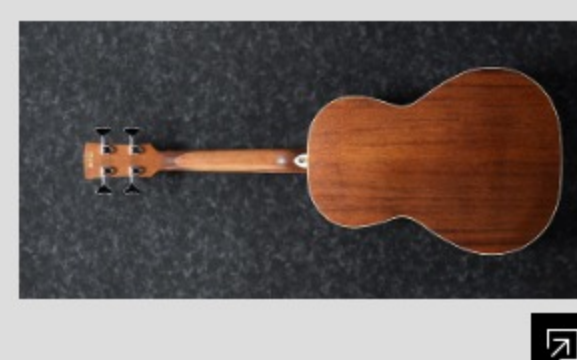

PNB14E

COLOR VARIATION : 
OPN : Open Pore Natural

SHARE :  

SPEC

SPECS

body shape	Parlor body
top	Okoume top
back & sides	Okoume back & Okoume sides
neck	PNB / Maple neck
fretboard	Laurel fretboard
bridge	Laurel bridge
inlay	White dot inlay
soundhole rosette	Black & White multi
tuning machine	Chrome Die-cast tuners
number of frets	18
bridge pins	Black with white dot
strings	D'Addario® XTPBB190GS
string gauge	.037/.050/.062/.090
string space	19mm
factory tuning	1G,2D,3A,4E
pickup	Ibanez Undersaddle
preamp	Ibanez AEQ-2T preamp w/Onboard tuner
output jack	1/4" output
battery	9V x1

NECK DIMENSIONS

Scale :	628.65mm
a : Width	43mm at NUT
b : Width	55mm at 14F
c : Thickness	21.5mm at 1F
d : Thickness	23mm at 7F
Radius :	400mmR

DESCRIPTION +

BODY DIMENSIONS

a : Length	19 3/8"
b : Width	14"
c : Max Depth	4 1/4"