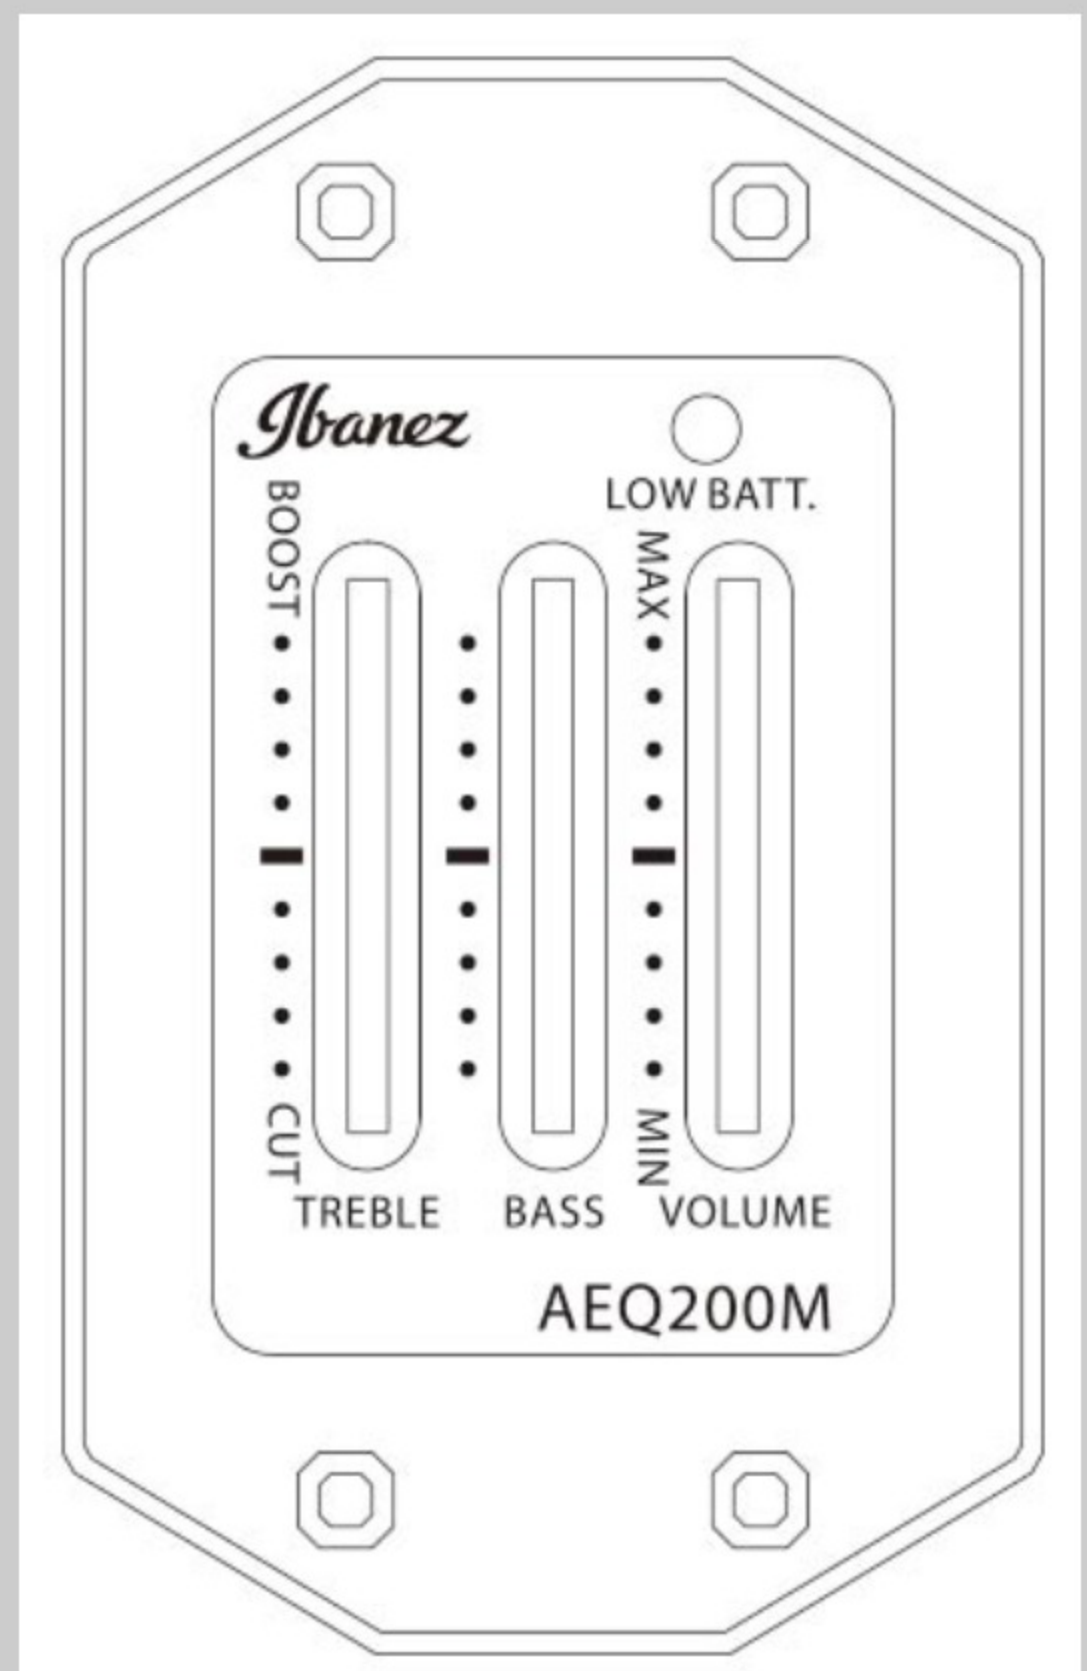

PREAMP

OTHERS

Recommended Case TM50C