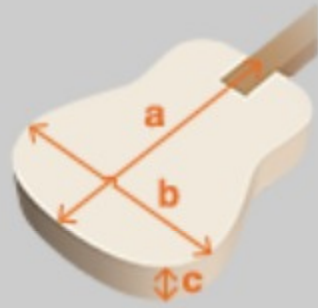

TCM50

GBO : Galaxy Black Open Pore

COLOR VARIATION :

SHARE : [f](#) [t](#)

SPEC

SPEC

body shape	Talman Double Cutaway body
top	Figured Ash top
back & sides	Sapele back & Sapele sides
neck	TCM / Okoume neck
fretboard	Purpleheart fretboard
bridge	Purpleheart bridge
inlay	White dot
soundhole rosette	Basswood marquetry
tuning machine	Chrome Die-cast tuners
nut material	Plastic
number of frets	20
saddle material	Plastic
bridge pins	Ibanez Advantage™
strings	-
string gauge	.012/.016/.024/.032/.042/.053
string space	11mm
factory tuning	1E,2B,3G,4D,5A,6E
pickup	Ibanez AP2 Magnetic
preamp	Ibanez AEQ200M preamp w/2-band EQ
output jack	1/4" output

NECK DIMENSIONS

Scale :	650mm
a : Width	42mm at NUT
b : Width	54mm at 14F
c : Thickness	21.5mm at 1F
d : Thickness	23.5mm at 7F
Radius :	250mmR

BODY DIMENSIONS

a : Length	18 1/8"
b : Width	14 1/2"
c : Max Depth	3 1/2"