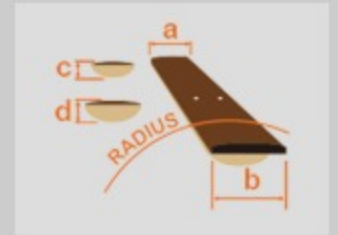

TCM50

GBO : Galaxy Black Open Pore

COLOR VARIATION :

SHARE : [f](#) [t](#)

SPEC

SPEC

body shape	Talman Double Cutaway body
top	Figured Ash top
back & sides	Sapele back & Sapele sides
neck	TCM / Okoume neck
fretboard	Purpleheart fretboard
bridge	Purpleheart bridge
inlay	White dot
soundhole rosette	Basswood marquetry
tuning machine	Chrome Die-cast tuners
nut material	Plastic
number of frets	20
saddle material	Plastic
bridge pins	Ibanez Advantage™
strings	-
string gauge	.012/.016/.024/.032/.042/.053
string space	11mm
factory tuning	1E,2B,3G,4D,5A,6E
pickup	Ibanez AP2 Magnetic
preamp	Ibanez AEQ200M preamp w/2-band EQ
output jack	1/4" output

NECK DIMENSIONS

Scale :	650mm
a : Width	42mm at NUT
b : Width	54mm at 14F
c : Thickness	21.5mm at 1F
d : Thickness	23.5mm at 7F
Radius :	250mmR

BODY DIMENSIONS

a : Length	18 1/8"
b : Width	14 1/2"
c : Max Depth	3 1/2"