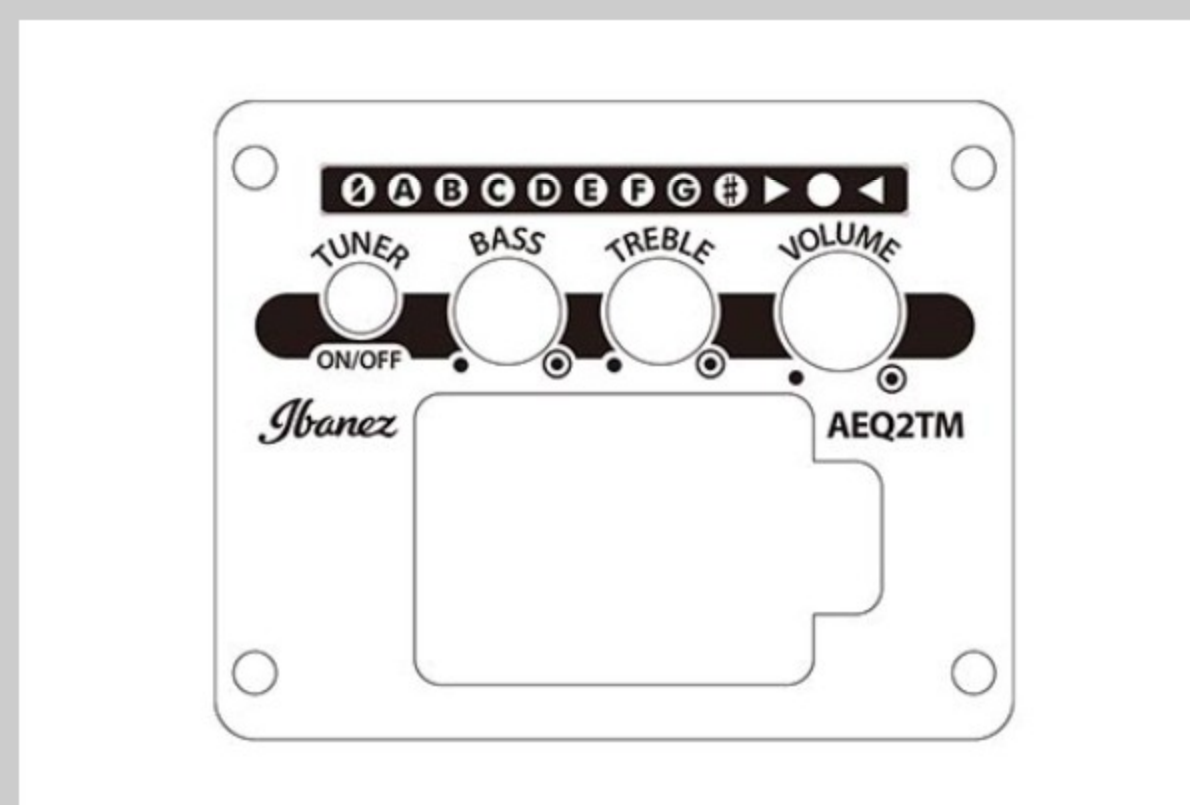

PREAMP

DESCRIPTION +

OTHER FEATURES

Recommended Bag ICB540-BK