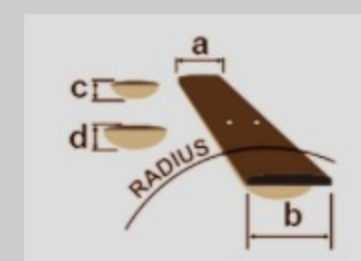

TCM50

COLOR VARIATION :

VBS : Vintage Brown Sunburst High Gloss

SHARE :  

SPEC

SPECS

body shape	Talman Double Cutaway body
top	Figured Ash top
back & sides	Sapele back & Sapele sides
neck	TCM / Okoume neck
fretboard	Purpleheart fretboard
bridge	Purpleheart bridge
inlay	White dot inlay
soundhole rosette	Basswood marquetry
tuning machine	Chrome Die-cast tuners
nut material	Plastic
number of frets	20
saddle material	Plastic
bridge pins	Ibanez Advantage™
string gauge	.012/.016/.024/.032/.042/.053
string space	11mm
factory tuning	1E,2B,3G,4D,5A,6E
pickup	Ibanez AP2 Magnetic
preamp	Ibanez AEQ2™ preamp w/Onboard tuner
output jack	1/4" output

NECK DIMENSIONS

Scale :	650mm
a : Width	42mm at NUT
b : Width	54mm at 14F
c : Thickness	21.5mm at 1F
d : Thickness	23.5mm at 7F
Radius :	250mmR

DESCRIPTION +

BODY DIMENSIONS

a : Length	18 1/8"
b : Width	14 3/8"
c : Max Depth	3 5/8"