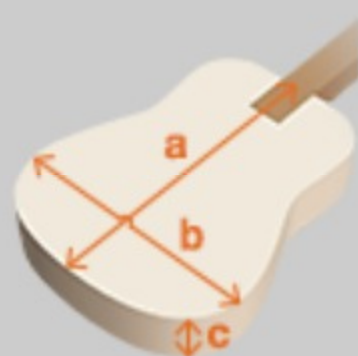

TCM50

COLOR VARIATION :

VBS : Vintage Brown Sunburst High Gloss

SHARE :  

SPEC

SPECS

body shape	Talman Double Cutaway body
top	Figured Ash top
back & sides	Sapele back & Sapele sides
neck	TCM / Okoume neck
fretboard	Purpleheart fretboard
bridge	Purpleheart bridge
inlay	White dot inlay
soundhole rosette	Basswood marquetry
tuning machine	Chrome Die-cast tuners
nut material	Plastic
number of frets	20
saddle material	Plastic
bridge pins	Ibanez Advantage™
string gauge	.012/.016/.024/.032/.042/.053
string space	11mm
factory tuning	1E,2B,3G,4D,5A,6E
pickup	Ibanez AP2 Magnetic
preamp	Ibanez AEQ2™ preamp w/Onboard tuner
output jack	1/4" output

NECK DIMENSIONS

Scale :	650mm
a : Width	42mm at NUT
b : Width	54mm at 14F
c : Thickness	21.5mm at 1F
d : Thickness	23.5mm at 7F
Radius :	250mmR

DESCRIPTION +

BODY DIMENSIONS

a : Length	18 1/8"
b : Width	14 3/8"
c : Max Depth	3 5/8"