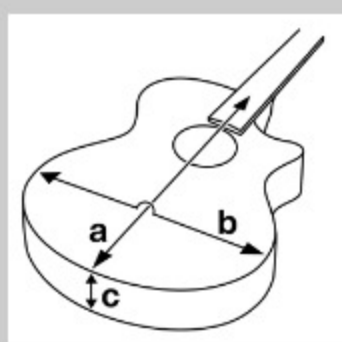

### SPECS

body shape	Talman Double Cutaway body
top	Figured Ash top
back & sides	Sapele back & Sapele sides
neck	TCM / Okoume neck
fretboard	Purpleheart fretboard
bridge	Purpleheart bridge
inlay	White dot inlay
soundhole rosette	Basswood marquetry
tuning machine	Chrome Die-cast tuners
number of frets	20
bridge pins	Ibanez Advantage™
string gauge	.012/.016/.024/.032/.042/.053
string space	11mm
factory tuning	1E,2B,3G,4D,5A,6E
pickup	Ibanez AP2 Magnetic
preamp	Ibanez AEQ-2™ preamp w/Onboard tuner
output jack	1/4" output
battery	9V x1

### NECK DIMENSIONS

Scale :	650mm
a : Width	42mm at NUT
b : Width	54mm at 14F
c : Thickness	21.5mm at 1F
d : Thickness	23.5mm at 7F
Radius :	250mmR

DESCRIPTION +

### BODY DIMENSIONS

a : Length	18 1/8"
b : Width	14 3/8"
c : Max Depth	3 5/8"

DESCRIPTION +