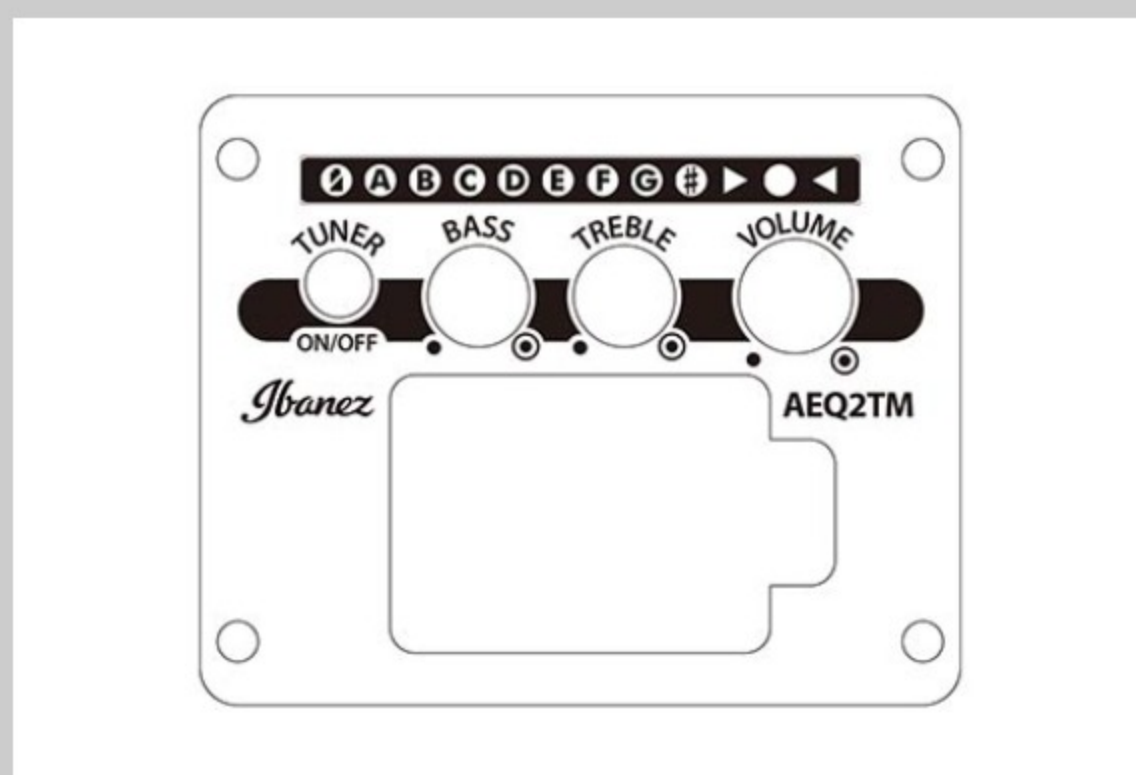

TCM50

COLOR VARIATION :

VBS : Vintage Brown Sunburst High Gloss

SHARE : [f](#) [t](#)

SPEC

SPECS

body shape	Talman Double Cutaway body
top	Figured Ash top
back & sides	Sapele back & Sapele sides
neck	TCM / Okoume neck
fretboard	Purpleheart fretboard
bridge	Purpleheart bridge
inlay	White dot inlay
soundhole rosette	Basswood marquetry
tuning machine	Chrome Die-cast tuners
number of frets	20
bridge pins	Ibanez Advantage™
string gauge	.012/.016/.024/.032/.042/.053
string space	11mm
factory tuning	1E,2B,3G,4D,5A,6E
pickup	Ibanez AP2 Magnetic
preamp	Ibanez AEQ-2™ preamp w/Onboard tuner
output jack	1/4" output
battery	9V x1

NECK DIMENSIONS

Scale :	650mm
a : Width	42mm at NUT
b : Width	54mm at 14F
c : Thickness	21.5mm at 1F
d : Thickness	23.5mm at 7F
Radius :	250mmR

DESCRIPTION +

BODY DIMENSIONS

a : Length	18 1/8"
b : Width	14 3/8"
c : Max Depth	3 5/8"

DESCRIPTION +

PREAMP

DESCRIPTION +