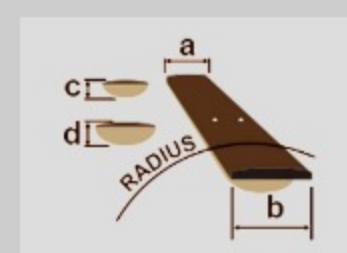

# TCM50

COLOR VARIATION :

VBS : Vintage Brown Sunburst High Gloss

SHARE : [f](#) [t](#)

### SPECS

body shape	Talman Double Cutaway body
top	Figured Ash top
back & sides	Sapele back & Sapele sides
neck	TCM / Okoume neck
fretboard	Purpleheart fretboard
bridge	Purpleheart bridge
inlay	White dot inlay
soundhole rosette	Basswood marquetry
tuning machine	Chrome Die-cast tuners
number of frets	20
bridge pins	Ibanez Advantage™
string gauge	.012/.016/.024/.032/.042/.053
string space	11mm
factory tuning	1E,2B,3G,4D,5A,6E
pickup	Ibanez AP2 Magnetic
preamp	Ibanez AEQ-2™ preamp w/Onboard tuner
output jack	1/4" output
battery	9V x1

### NECK DIMENSIONS

Scale :	650mm
a : Width	42mm at NUT
b : Width	54mm at 14F
c : Thickness	21.5mm at 1F
d : Thickness	23.5mm at 7F
Radius :	250mmR

DESCRIPTION +

### BODY DIMENSIONS

a : Length	18 1/8"
b : Width	14 3/8"
c : Max Depth	3 5/8"

DESCRIPTION +