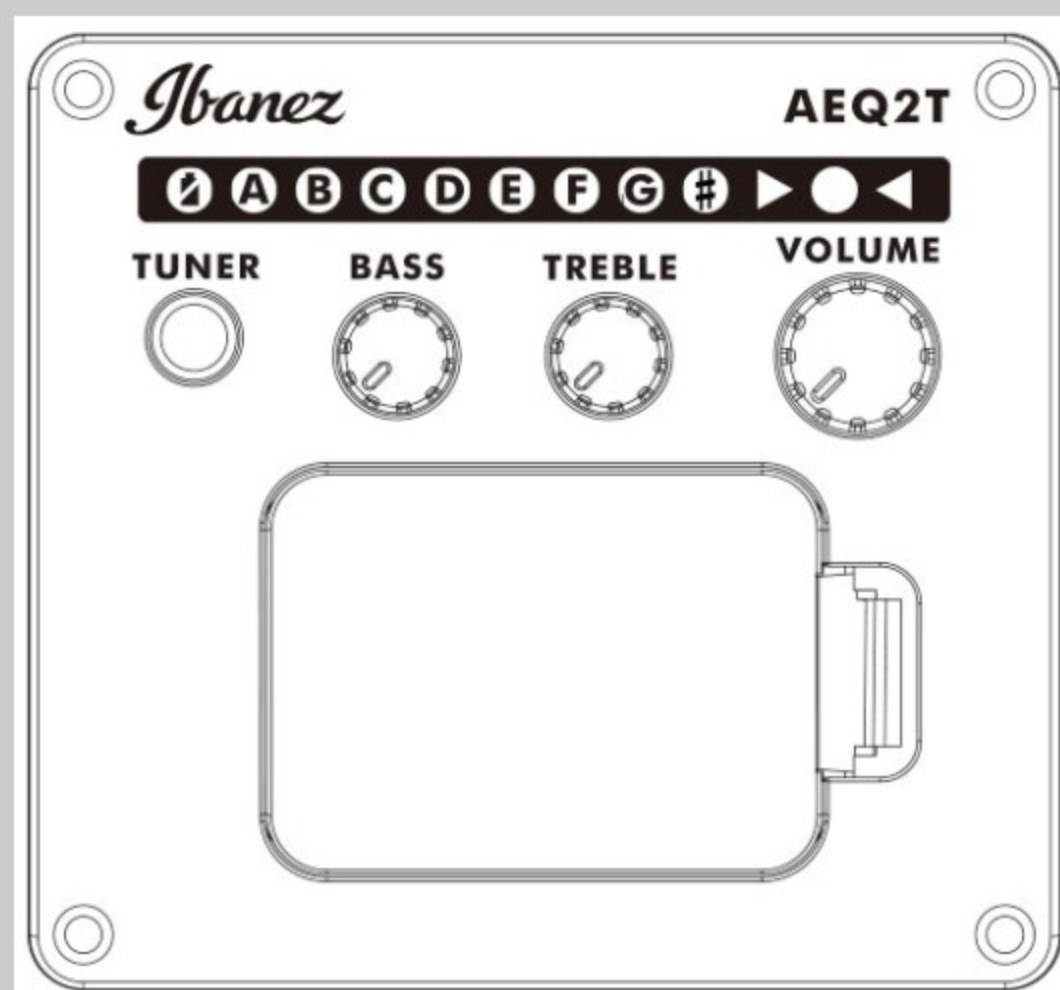

PREAMP

OTHERS

Recommended Case	TM50C