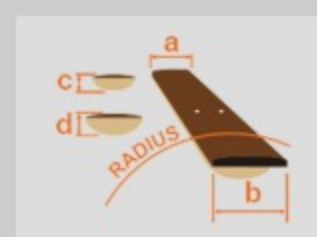

TCY10E

BK : Black High Gloss

COLOR VARIATION :

SHARE :  

SPEC

SPEC

body shape	Talman Double Cutaway body
top	Spruce top
back & sides	Sapele back & Sapele sides
neck	TCY / Okoume neck
fretboard	Purpleheart fretboard
bridge	Purpleheart bridge
inlay	White dot
soundhole rosette	Black & White multi
tuning machine	Chrome Die-cast Tuner w/half moon knobs
nut material	Plastic
number of frets	20
saddle material	Plastic
bridge pins	Ibanez Advantage™
strings	-
string gauge	.012/.016/.024/.032/.042/.053
string space	11mm
factory tuning	1E,2B,3G,4D,5A,6E
pickup	Ibanez Undersaddle
preamp	Ibanez AEQ-2T preamp w/Onboard tuner
output jack	1/4" output

NECK DIMENSIONS

Scale :	650mm
a : Width	42mm at NUT
b : Width	54mm at 14F
c : Thickness	21.5mm at 1F
d : Thickness	23.5mm at 7F
Radius :	250mmR

BODY DIMENSIONS

a : Length	18 1/8"
b : Width	14 1/2"
c : Max Depth	3 1/2"