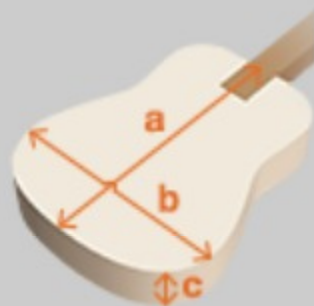

TCY10E

BK : Black High Gloss

COLOR VARIATION :

SHARE :  

SPEC

SPEC

body shape	Talman Double Cutaway body
top	Spruce top
back & sides	Sapele back & Sapele sides
neck	TCY / Okoume neck
fretboard	Purpleheart fretboard
bridge	Purpleheart bridge
inlay	White dot
soundhole rosette	Black & White multi
tuning machine	Chrome Die-cast Tuner w/half moon knobs
nut material	Plastic
number of frets	20
saddle material	Plastic
bridge pins	Ibanez Advantage™
strings	-
string gauge	.012/.016/.024/.032/.042/.053
string space	11mm
factory tuning	1E,2B,3G,4D,5A,6E
pickup	Ibanez Undersaddle
preamp	Ibanez AEQ-2T preamp w/Onboard tuner
output jack	1/4" output

NECK DIMENSIONS

Scale :	650mm
a : Width	42mm at NUT
b : Width	54mm at 14F
c : Thickness	21.5mm at 1F
d : Thickness	23.5mm at 7F
Radius :	250mmR

BODY DIMENSIONS

a : Length	18 1/8"
b : Width	14 1/2"
c : Max Depth	3 1/2"