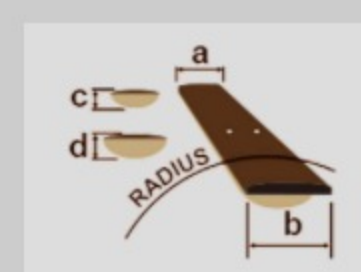

# TCY10E

COLOR VARIATION :

BK : Black High Gloss

SHARE :

### SPECS

body shape	Talman Double Cutaway body
top	Spruce top
back & sides	Sapele back & Sapele sides
neck	TCY / Okoume neck
fretboard	Purpleheart fretboard
bridge	Purpleheart bridge
inlay	White dot inlay
soundhole rosette	Black & White multi
tuning machine	Chrome Die-cast tuners
nut material	Plastic
number of frets	20
saddle material	Plastic
bridge pins	Ibanez Advantage™
string gauge	.012/.016/.024/.032/.042/.053
string space	11mm
factory tuning	1E,2B,3G,4D,5A,6E
pickup	Ibanez Undersaddle
preamp	Ibanez AEQ-2T preamp w/Onboard tuner
output jack	1/4" output

### NECK DIMENSIONS

Scale :	650mm
a : Width	42mm at NUT
b : Width	54mm at 14F
c : Thickness	21.5mm at 1F
d : Thickness	23.5mm at 7F
Radius :	250mmR

DESCRIPTION +

### BODY DIMENSIONS

a : Length	18 1/8"
b : Width	14 3/8"
c : Max Depth	3 5/8"

DESCRIPTION +