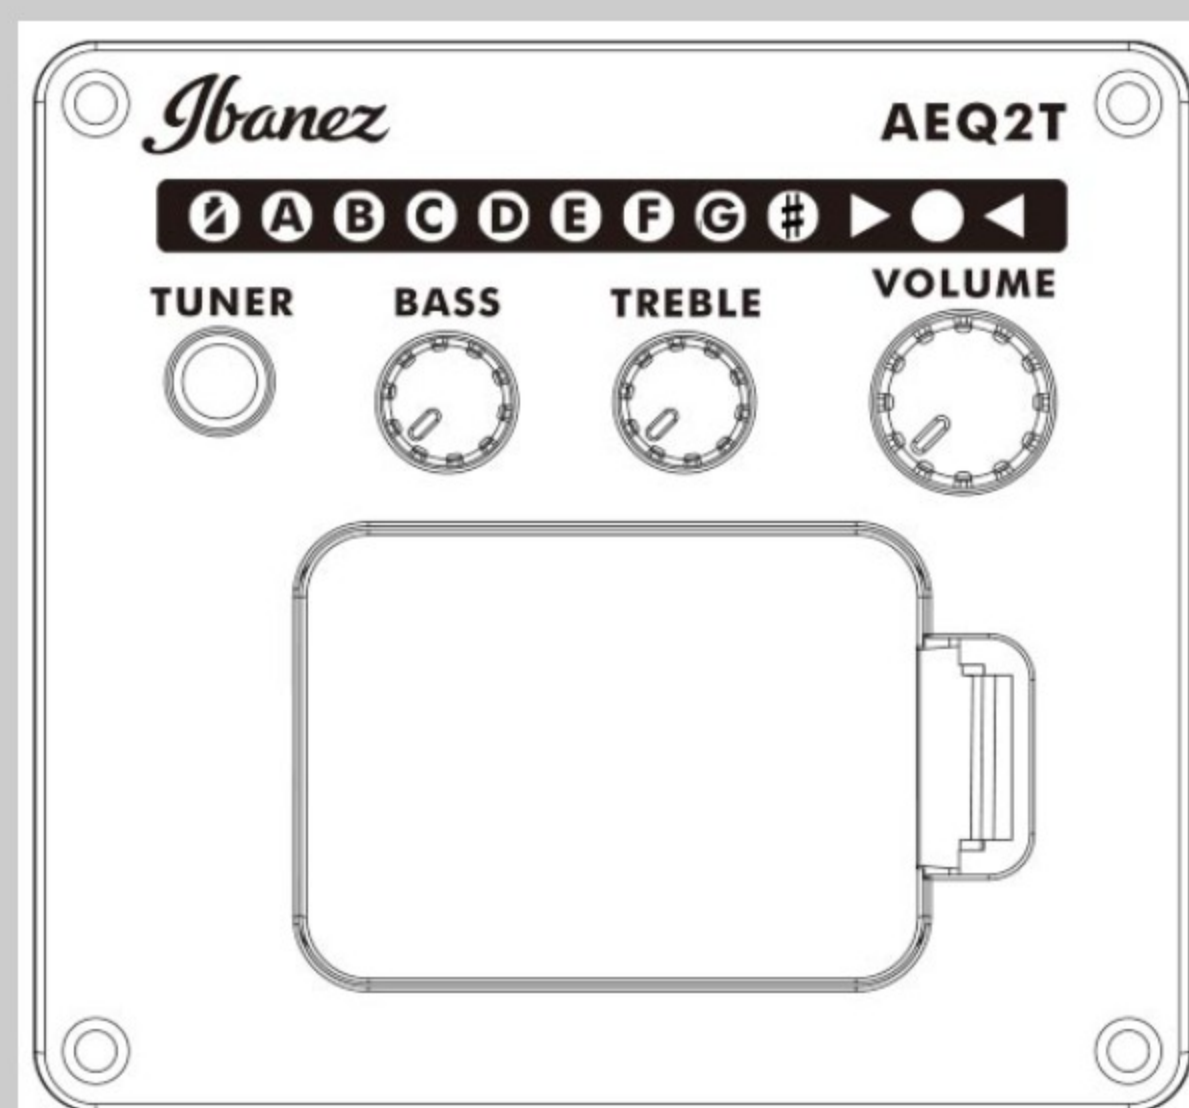

PREAMP

DESCRIPTION +

OTHER FEATURES

Recommended Bag ICB540-BK