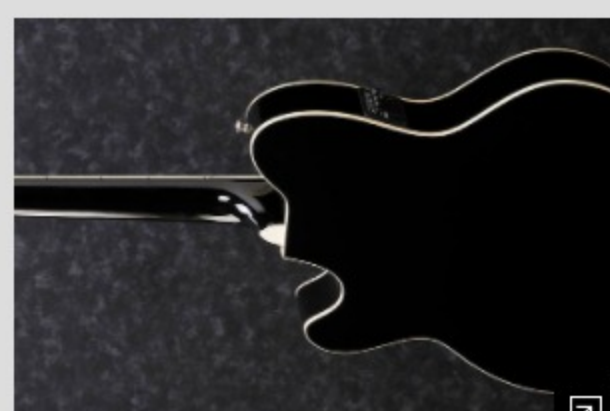

# TCY10E

COLOR VARIATION :

BK : Black High Gloss

SHARE :

### SPECS

body shape	Talman Double Cutaway body
top	Spruce top
back & sides	Sapele back & Sapele sides
neck	TCY / Okoume neck
fretboard	Purpleheart fretboard
bridge	Purpleheart bridge
inlay	White dot inlay
soundhole rosette	Black & White multi
tuning machine	Chrome Die-cast tuners
nut material	Plastic
number of frets	20
saddle material	Plastic
bridge pins	Ibanez Advantage™
string gauge	.012/.016/.024/.032/.042/.053
string space	11mm
factory tuning	1E,2B,3G,4D,5A,6E
pickup	Ibanez Undersaddle
preamp	Ibanez AEQ-2T preamp w/Onboard tuner
output jack	1/4" output

### BODY DIMENSIONS

a : Length	18 1/8"
b : Width	14 3/8"
c : Max Depth	3 5/8"

DESCRIPTION +