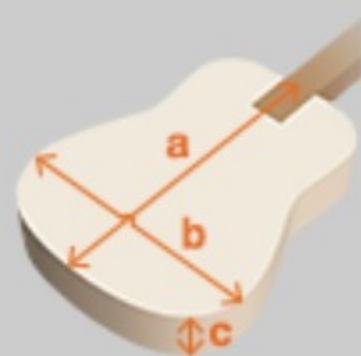

### SPECS

body shape	Talman Double Cutaway body
top	Spruce top
back & sides	Sapele back & Sapele sides
neck	TCY / Okoume neck
fretboard	Purpleheart fretboard
bridge	Purpleheart bridge
inlay	White dot inlay
soundhole rosette	Black & White multi
tuning machine	Chrome Die-cast tuners
nut material	Plastic
number of frets	20
saddle material	Plastic
bridge pins	Ibanez Advantage™
string gauge	.012/.016/.024/.032/.042/.053
string space	11mm
factory tuning	1E,2B,3G,4D,5A,6E
pickup	Ibanez Undersaddle
preamp	Ibanez AEQ-2T preamp w/Onboard tuner
output jack	1/4" output

### NECK DIMENSIONS

Scale :	650mm
a : Width	42mm at NUT
b : Width	54mm at 14F
c : Thickness	21.5mm at 1F
d : Thickness	23.5mm at 7F
Radius :	250mmR

DESCRIPTION +

### BODY DIMENSIONS

a : Length	18 1/8"
b : Width	14 3/8"
c : Max Depth	3 5/8"

DESCRIPTION +