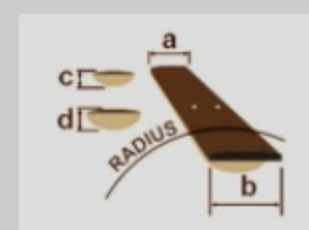

TCY10E

COLOR VARIATION :

BK : Black High Gloss

SHARE :  

SPEC

SPECS

body shape	Talman Double Cutaway body
top	Spruce top
back & sides	Sapele back & Sapele sides
neck	TCY / Okoume neck
fretboard	Purpleheart fretboard
bridge	Purpleheart bridge
inlay	White dot inlay
soundhole rosette	Black & White multi
tuning machine	Chrome Die-cast tuners
number of frets	20
bridge pins	Ibanez Advantage™
string gauge	.012/.016/.024/.032/.042/.053
string space	11mm
factory tuning	1E,2B,3G,4D,5A,6E
pickup	Ibanez Undersaddle
preamp	Ibanez AEQ-2T preamp w/Onboard tuner
output jack	1/4" output

NECK DIMENSIONS

Scale :	650mm
a : Width	42mm at NUT
b : Width	54mm at 14F
c : Thickness	21.5mm at 1F
d : Thickness	23.5mm at 7F
Radius :	250mmR

DESCRIPTION +

BODY DIMENSIONS

a : Length	18 1/8"
b : Width	14 3/8"
c : Max Depth	3 5/8"