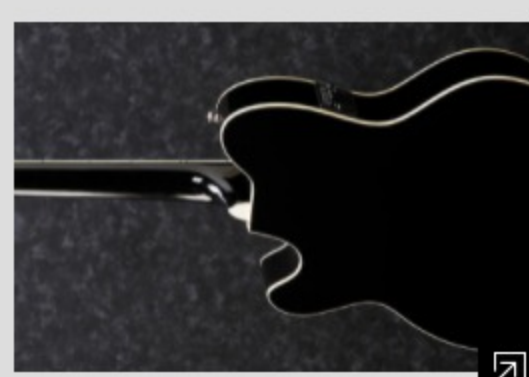

TCY10E

COLOR VARIATION :

BK : Black High Gloss

SHARE :  

SPEC

SPECS

body shape	Talman Double Cutaway body
top	Spruce top
back & sides	Sapele back & Sapele sides
neck	TCY / Okoume neck
fretboard	Purpleheart fretboard
bridge	Purpleheart bridge
inlay	White dot inlay
soundhole rosette	Black & White multi
tuning machine	Chrome Die-cast tuners
number of frets	20
bridge pins	Ibanez Advantage™
string gauge	.012/.016/.024/.032/.042/.053
string space	11mm
factory tuning	1E,2B,3G,4D,5A,6E
pickup	Ibanez Undersaddle
preamp	Ibanez AEQ-2T preamp w/Onboard tuner
output jack	1/4" output

NECK DIMENSIONS

Scale :	650mm
a : Width	42mm at NUT
b : Width	54mm at 14F
c : Thickness	21.5mm at 1F
d : Thickness	23.5mm at 7F
Radius :	250mmR

DESCRIPTION +

BODY DIMENSIONS

a : Length	18 1/8"
b : Width	14 3/8"
c : Max Depth	3 5/8"