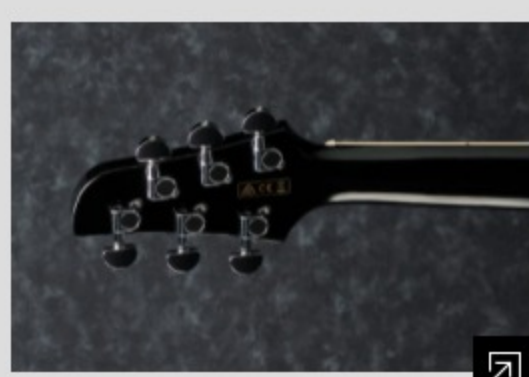

TCY10E

COLOR VARIATION :

BK : Black High Gloss

SHARE :  

SPEC

SPECS

body shape	Talman Double Cutaway body
top	Spruce top
back & sides	Sapele back & Sapele sides
neck	TCY / Okoume neck
fretboard	Purpleheart fretboard
bridge	Purpleheart bridge
inlay	White dot inlay
soundhole rosette	Black & White multi
tuning machine	Chrome Die-cast tuners
number of frets	20
bridge pins	Ibanez Advantage™
string gauge	.012/.016/.024/.032/.042/.053
string space	11mm
factory tuning	1E,2B,3G,4D,5A,6E
pickup	Ibanez Undersaddle
preamp	Ibanez AEQ-2T preamp w/Onboard tuner
output jack	1/4" output

NECK DIMENSIONS

Scale :	650mm
a : Width	42mm at NUT
b : Width	54mm at 14F
c : Thickness	21.5mm at 1F
d : Thickness	23.5mm at 7F
Radius :	250mmR

DESCRIPTION +

BODY DIMENSIONS

a : Length	18 1/8"
b : Width	14 3/8"
c : Max Depth	3 5/8"

DESCRIPTION +

PREAMP

DESCRIPTION +

OTHER FEATURES

Recommended Bag ICB540-BK