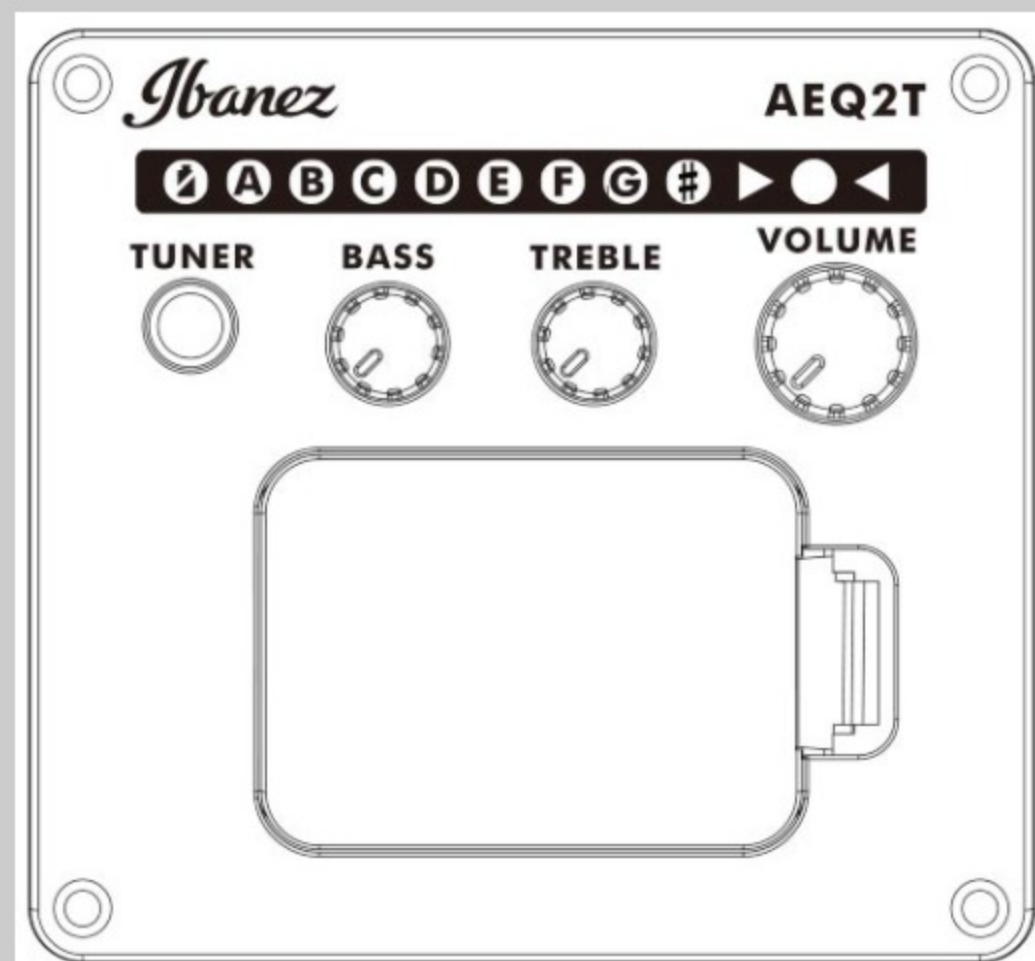

PREAMP

DESCRIPTION +

OTHER FEATURES

Recommended Bag ICB540-BK