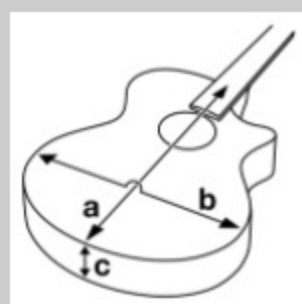

TCY10E

COLOR VARIATION :

BK : Black High Gloss

SHARE :  

SPEC

SPECS

body shape	Talman Double Cutaway body
top	Spruce top
back & sides	Sapele back & Sapele sides
neck	TCY / Okoume neck
fretboard	Purpleheart fretboard
bridge	Purpleheart bridge
inlay	White dot inlay
soundhole rosette	Black & White multi
tuning machine	Chrome Die-cast tuners
number of frets	20
bridge pins	Ibanez Advantage™
string gauge	.012/.016/.024/.032/.042/.053
string space	11mm
factory tuning	1E,2B,3G,4D,5A,6E
pickup	Ibanez Undersaddle
preamp	Ibanez AEQ-2T preamp w/Onboard tuner
output jack	1/4" output

NECK DIMENSIONS

Scale :	650mm
a : Width	42mm at NUT
b : Width	54mm at 14F
c : Thickness	21.5mm at 1F
d : Thickness	23.5mm at 7F
Radius :	250mmR

DESCRIPTION +

BODY DIMENSIONS

a : Length	18 1/8"
b : Width	14 3/8"
c : Max Depth	3 5/8"