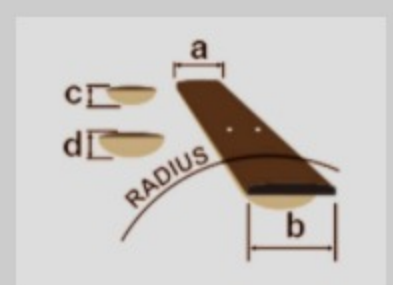

TCY10LE

COLOR VARIATION : 

BK : Black High Gloss

SHARE :  

SPEC

SPECS

body shape	Talman Double Cutaway body
top	Spruce top
back & sides	Sapele back & Sapele sides
neck	TCY / Okoume neck
fretboard	Purpleheart fretboard
bridge	Purpleheart bridge
inlay	White dot inlay
soundhole rosette	Black & White multi
tuning machine	Chrome Die-cast tuners
number of frets	20
bridge pins	Ibanez Advantage™
string gauge	.012/.016/.024/.032/.042/.053
string space	11mm
factory tuning	1E,2B,3G,4D,5A,6E
pickup	Ibanez Undersaddle
preamp	Ibanez AEQ-2T preamp w/Onboard tuner
output jack	1/4" output

NECK DIMENSIONS

Scale :	650mm
a : Width	42mm at NUT
b : Width	54mm at 14F
c : Thickness	21.5mm at 1F
d : Thickness	23.5mm at 7F
Radius :	250mmR

DESCRIPTION +

BODY DIMENSIONS

a : Length	18 1/8"
b : Width	14 3/8"
c : Max Depth	3 5/8"