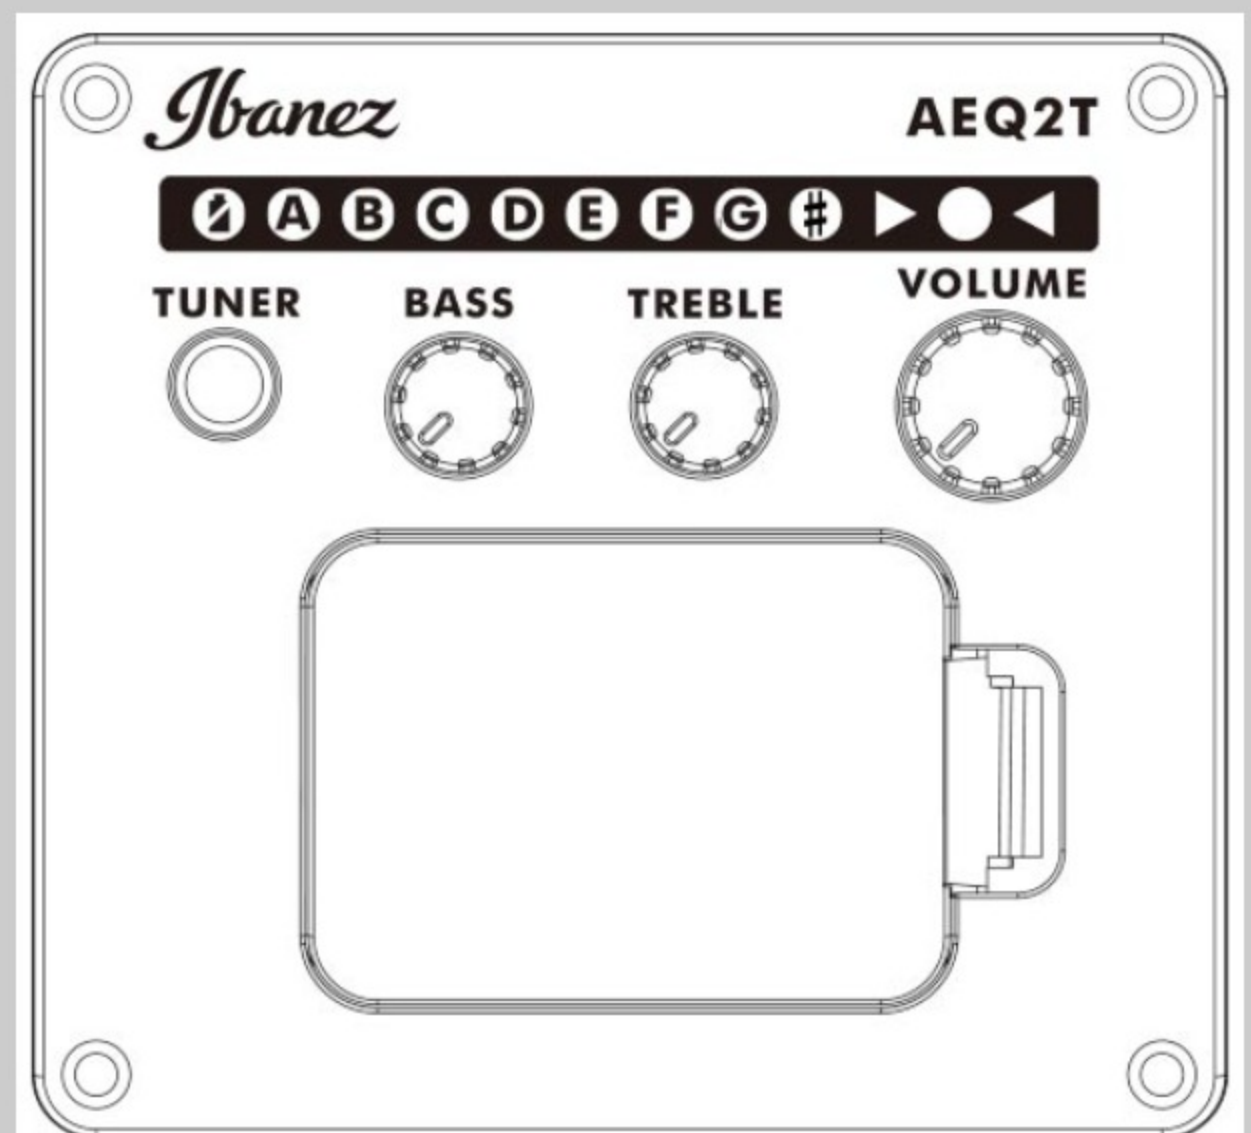

PREAMP

DESCRIPTION +

OTHER FEATURES

Recommended Bag ICB540-BK