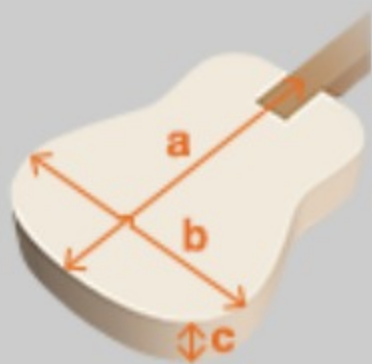

TCY10LE

COLOR VARIATION : 

BK : Black High Gloss

SHARE :  

SPEC

SPECS

body shape	Talman Double Cutaway body
top	Spruce top
back & sides	Sapele back & Sapele sides
neck	TCY / Okoume neck
fretboard	Purpleheart fretboard
bridge	Purpleheart bridge
inlay	White dot inlay
soundhole rosette	Black & White multi
tuning machine	Chrome Die-cast tuners
number of frets	20
bridge pins	Ibanez Advantage™
string gauge	.012/.016/.024/.032/.042/.053
string space	11mm
factory tuning	1E,2B,3G,4D,5A,6E
pickup	Ibanez Undersaddle
preamp	Ibanez AEQ-2T preamp w/Onboard tuner
output jack	1/4" output

NECK DIMENSIONS

Scale :	650mm
a : Width	42mm at NUT
b : Width	54mm at 14F
c : Thickness	21.5mm at 1F
d : Thickness	23.5mm at 7F
Radius :	250mmR

DESCRIPTION +

BODY DIMENSIONS

a : Length	18 1/8"
b : Width	14 3/8"
c : Max Depth	3 5/8"