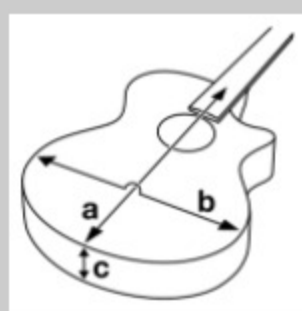

TCY10LE

COLOR VARIATION :

BK : Black High Gloss

SHARE :  

SPEC

SPECS

body shape	Talman Double Cutaway body
top	Spruce top
back & sides	Sapele back & Sapele sides
neck	TCY / Okoume neck
fretboard	Purpleheart fretboard
bridge	Purpleheart bridge
inlay	White dot inlay
soundhole rosette	Black & White multi
tuning machine	Chrome Die-cast tuners
number of frets	20
bridge pins	Ibanez Advantage™
string gauge	.012/.016/.024/.032/.042/.053
string space	11mm
factory tuning	1E,2B,3G,4D,5A,6E
pickup	Ibanez Undersaddle
preamp	Ibanez AEQ-2T preamp w/Onboard tuner
output jack	1/4" output

NECK DIMENSIONS

Scale :	650mm
a : Width	42mm at NUT
b : Width	54mm at 14F
c : Thickness	21.5mm at 1F
d : Thickness	23.5mm at 7F
Radius :	250mmR

DESCRIPTION +

BODY DIMENSIONS

a : Length	18 1/8"
b : Width	14 3/8"
c : Max Depth	3 5/8"