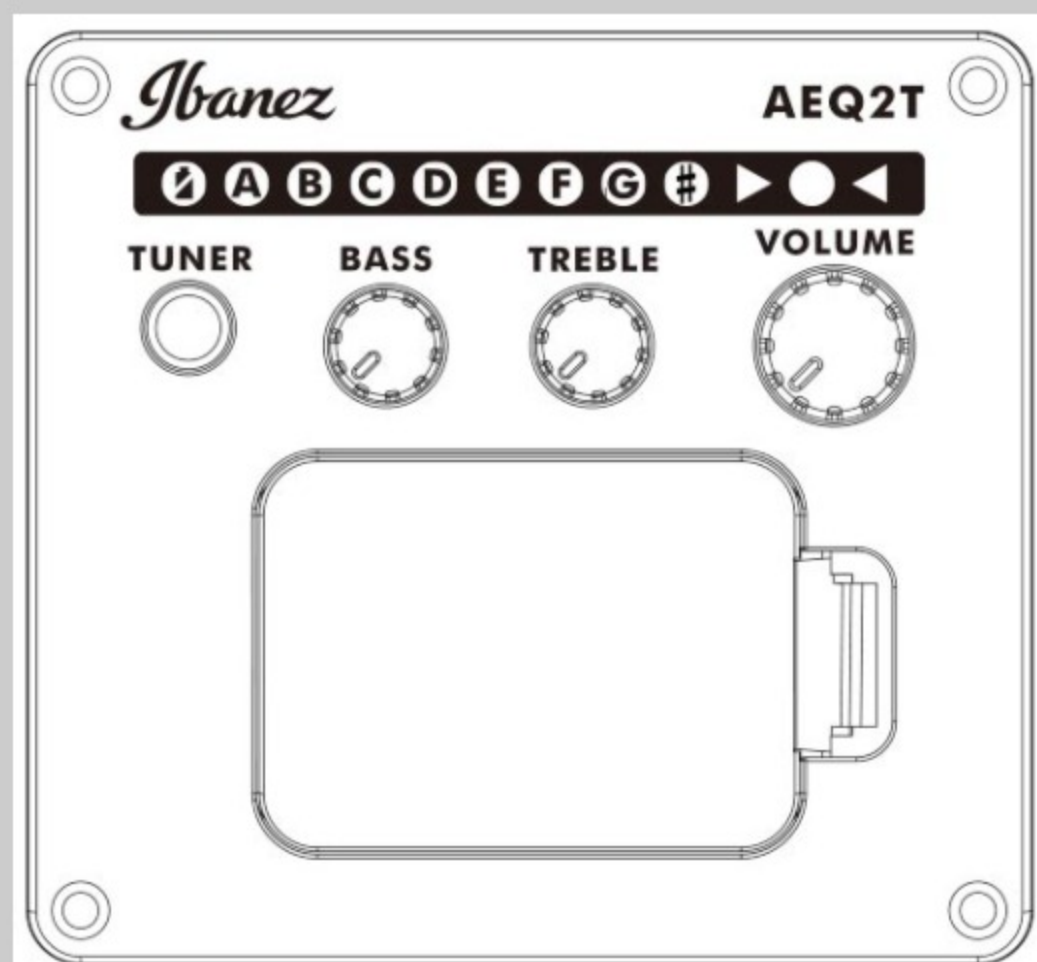

PREAMP

DESCRIPTION +

OTHER FEATURES

Recommended Bag ICB540-BK