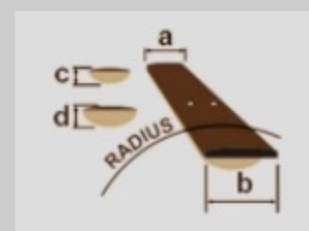

TCY10LE

COLOR VARIATION :

BK : Black High Gloss

SHARE :  

SPEC

SPECS

body shape	Talman Double Cutaway body
top	Spruce top
back & sides	Sapele back & Sapele sides
neck	TCY / Okoume neck
fretboard	Purpleheart fretboard
bridge	Purpleheart bridge
inlay	White dot inlay
soundhole rosette	Black & White multi
tuning machine	Chrome Die-cast tuners
number of frets	20
bridge pins	Ibanez Advantage™
string gauge	.012/.016/.024/.032/.042/.053
string space	11mm
factory tuning	1E,2B,3G,4D,5A,6E
pickup	Ibanez Undersaddle
preamp	Ibanez AEQ-2T preamp w/Onboard tuner
output jack	1/4" output

NECK DIMENSIONS

Scale :	650mm
a : Width	42mm at NUT
b : Width	54mm at 14F
c : Thickness	21.5mm at 1F
d : Thickness	23.5mm at 7F
Radius :	250mmR

DESCRIPTION +

BODY DIMENSIONS

a : Length	18 1/8"
b : Width	14 3/8"
c : Max Depth	3 5/8"