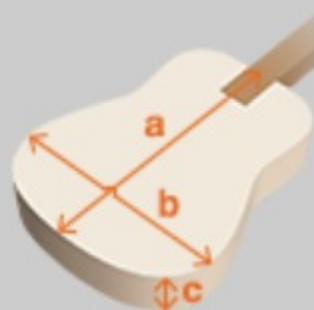

BODY DIMENSIONS

a : Length	18 1/8"
b : Width	14 1/2"
c : Max Depth	3 1/2"