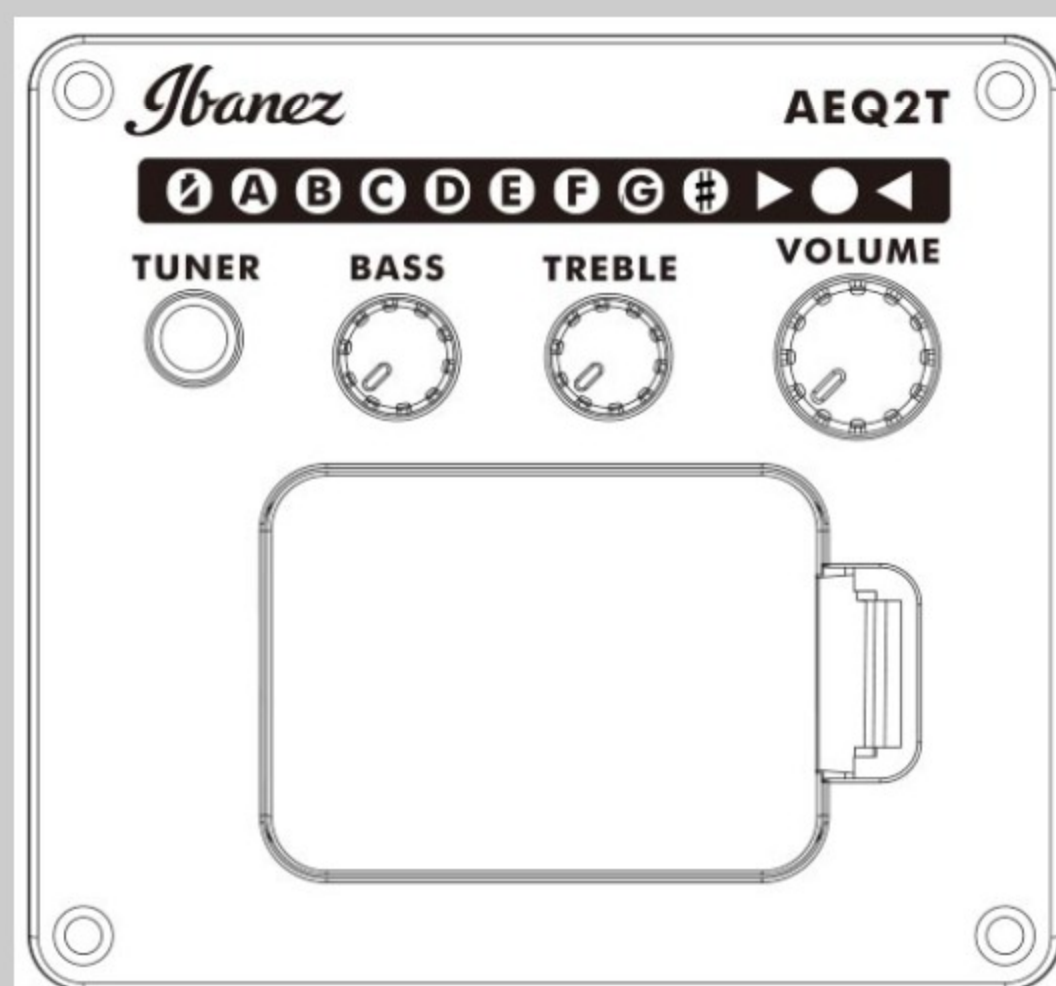

PREAMP

OTHERS

Recommended Bag ICB540-BK