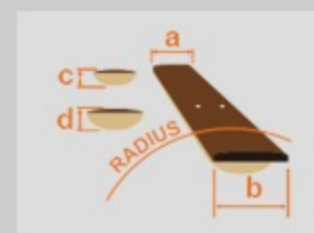

# TCY12E

OPN : Open Pore Natural

COLOR VARIATION :

SHARE :  

### SPEC

body shape	Talman Double Cutaway body
top	Sapele top
back & sides	Sapele back & Sapele sides
neck	TCY / Okoume neck
fretboard	Purpleheart fretboard
bridge	Purpleheart bridge
inlay	White dot
soundhole rosette	Black & White multi
tuning machine	Chrome Die-cast Tuner w/half moon knobs
nut material	Plastic
number of frets	20
saddle material	Plastic
bridge pins	Ibanez Advantage™
strings	-
string gauge	.012/.016/.024/.032/.042/.053
string space	11mm
factory tuning	1E,2B,3G,4D,5A,6E
pickup	Ibanez Undersaddle
preamp	Ibanez AEQ-2T preamp w/Onboard tuner
output jack	1/4" output

### NECK DIMENSIONS

Scale :	650mm
a : Width	42mm at NUT
b : Width	54mm at 14F
c : Thickness	21.5mm at 1F
d : Thickness	23.5mm at 7F
Radius :	250mmR

### BODY DIMENSIONS

a : Length	18 1/8"
b : Width	14 1/2"
c : Max Depth	3 1/2"