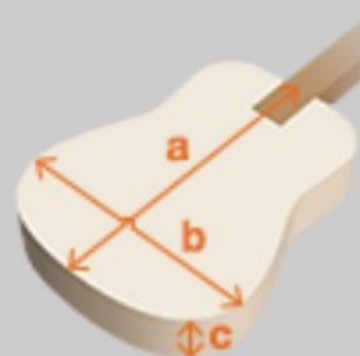

TCY12E

COLOR VARIATION : 

OPN : Open Pore Natural

SHARE :  

SPEC

SPECS

body shape	Talman Double Cutaway body
top	Sapele top
back & sides	Sapele back & Sapele sides
neck	TCY / Okoume neck
fretboard	Purpleheart fretboard
bridge	Purpleheart bridge
inlay	White dot inlay
soundhole rosette	Black & White multi
tuning machine	Chrome Die-cast tuners
nut material	Plastic
number of frets	20
saddle material	Plastic
bridge pins	Ibanez Advantage™
string gauge	.012/.016/.024/.032/.042/.053
string space	11mm
factory tuning	1E,2B,3G,4D,5A,6E
pickup	Ibanez Undersaddle
preamp	Ibanez AEQ-2T preamp w/Onboard tuner
output jack	1/4" output

NECK DIMENSIONS

Scale :	650mm
a : Width	42mm at NUT
b : Width	54mm at 14F
c : Thickness	21.5mm at 1F
d : Thickness	23.5mm at 7F
Radius :	250mmR

DESCRIPTION +

BODY DIMENSIONS

a : Length	18 1/8"
b : Width	14 3/8"
c : Max Depth	3 5/8"