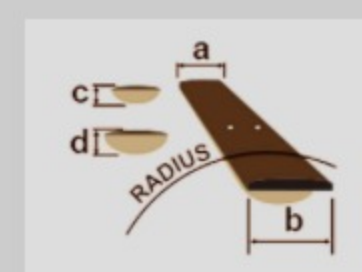

TCY12E

COLOR VARIATION : 

OPN : Open Pore Natural

SHARE :  

SPEC

SPECS

body shape	Talman Double Cutaway body
top	Sapele top
back & sides	Sapele back & Sapele sides
neck	TCY / Okoume neck
fretboard	Purpleheart fretboard
bridge	Purpleheart bridge
inlay	White dot inlay
soundhole rosette	Black & White multi
tuning machine	Chrome Die-cast tuners
nut material	Plastic
number of frets	20
saddle material	Plastic
bridge pins	Ibanez Advantage™
string gauge	.012/.016/.024/.032/.042/.053
string space	11mm
factory tuning	1E,2B,3G,4D,5A,6E
pickup	Ibanez Undersaddle
preamp	Ibanez AEQ-2T preamp w/Onboard tuner
output jack	1/4" output

NECK DIMENSIONS

Scale :	650mm
a : Width	42mm at NUT
b : Width	54mm at 14F
c : Thickness	21.5mm at 1F
d : Thickness	23.5mm at 7F
Radius :	250mmR

DESCRIPTION +

BODY DIMENSIONS

a : Length	18 1/8"
b : Width	14 3/8"
c : Max Depth	3 5/8"