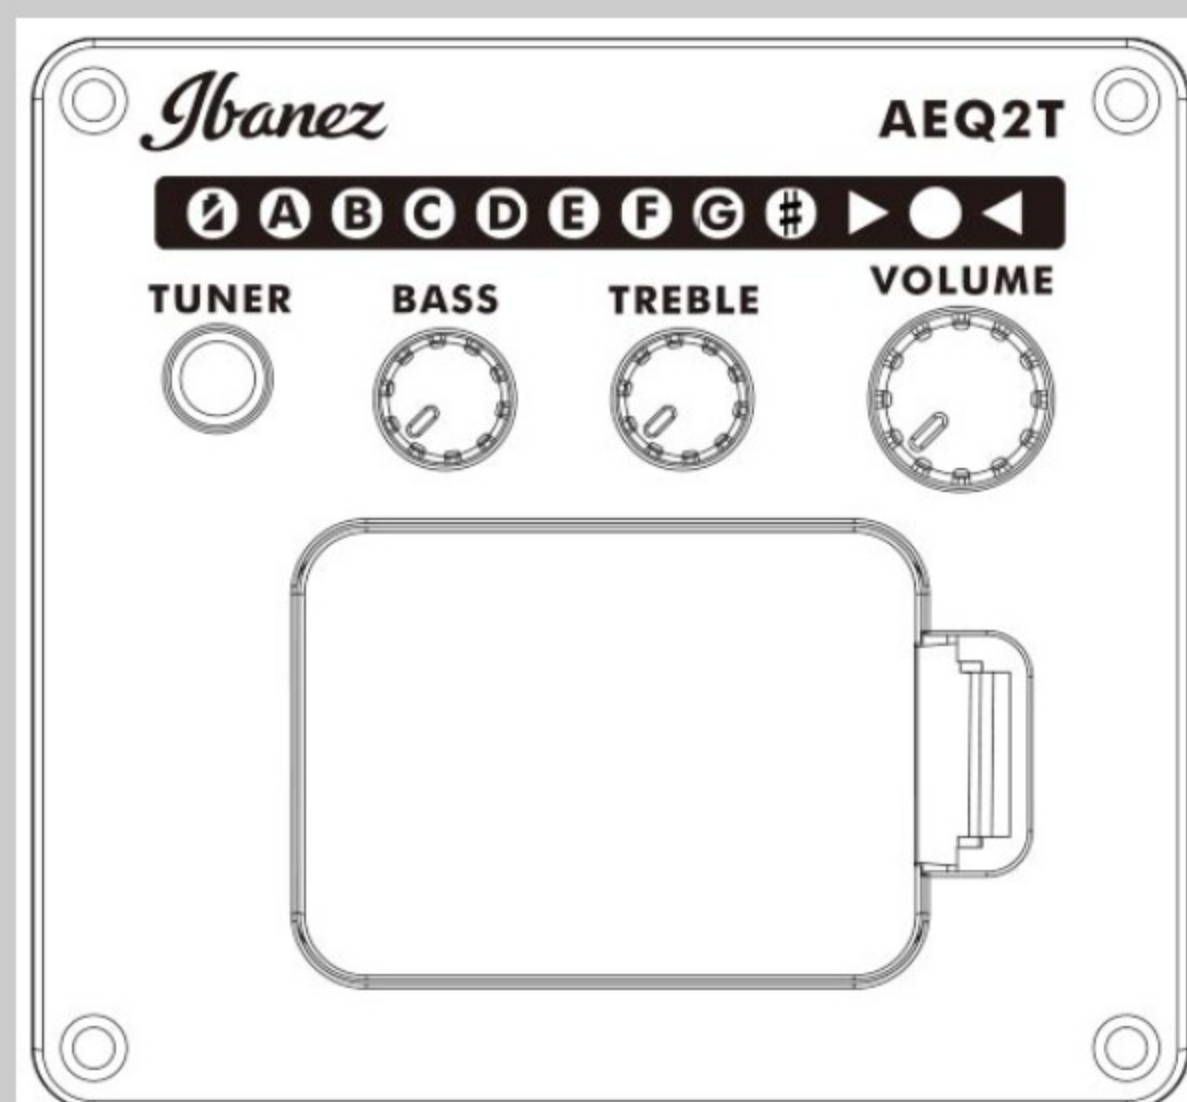

PREAMP

DESCRIPTION +

OTHER FEATURES

Recommended Bag ICB540-BK