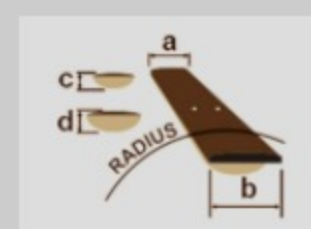

DESCRIPTION +