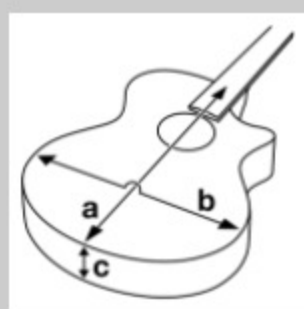

### SPECS

|                   |                                      |
|-------------------|--------------------------------------|
| body shape        | Talman Double Cutaway body           |
| top               | Sapele top                           |
| back & sides      | Sapele back & Sapele sides           |
| neck              | TCY / Okoume neck                    |
| fretboard         | Purpleheart fretboard                |
| bridge            | Purpleheart bridge                   |
| inlay             | White dot inlay                      |
| soundhole rosette | Black & White multi                  |
| tuning machine    | Chrome Die-cast tuners               |
| number of frets   | 20                                   |
| bridge pins       | Ibanez Advantage™                    |
| string gauge      | .012/.016/.024/.032/.042/.053        |
| string space      | 11mm                                 |
| factory tuning    | 1E,2B,3G,4D,5A,6E                    |
| pickup            | Ibanez Undersaddle                   |
| preamp            | Ibanez AEQ-2T preamp w/Onboard tuner |
| output jack       | 1/4" output                          |

### NECK DIMENSIONS

|               |              |
|---------------|--------------|
| Scale :       | 650mm        |
| a : Width     | 42mm at NUT  |
| b : Width     | 54mm at 14F  |
| c : Thickness | 21.5mm at 1F |
| d : Thickness | 23.5mm at 7F |
| Radius :      | 250mmR       |

### BODY DIMENSIONS

|               |         |
|---------------|---------|
| a : Length    | 18 1/8" |
| b : Width     | 14 3/8" |
| c : Max Depth | 3 5/8"  |

DESCRIPTION +