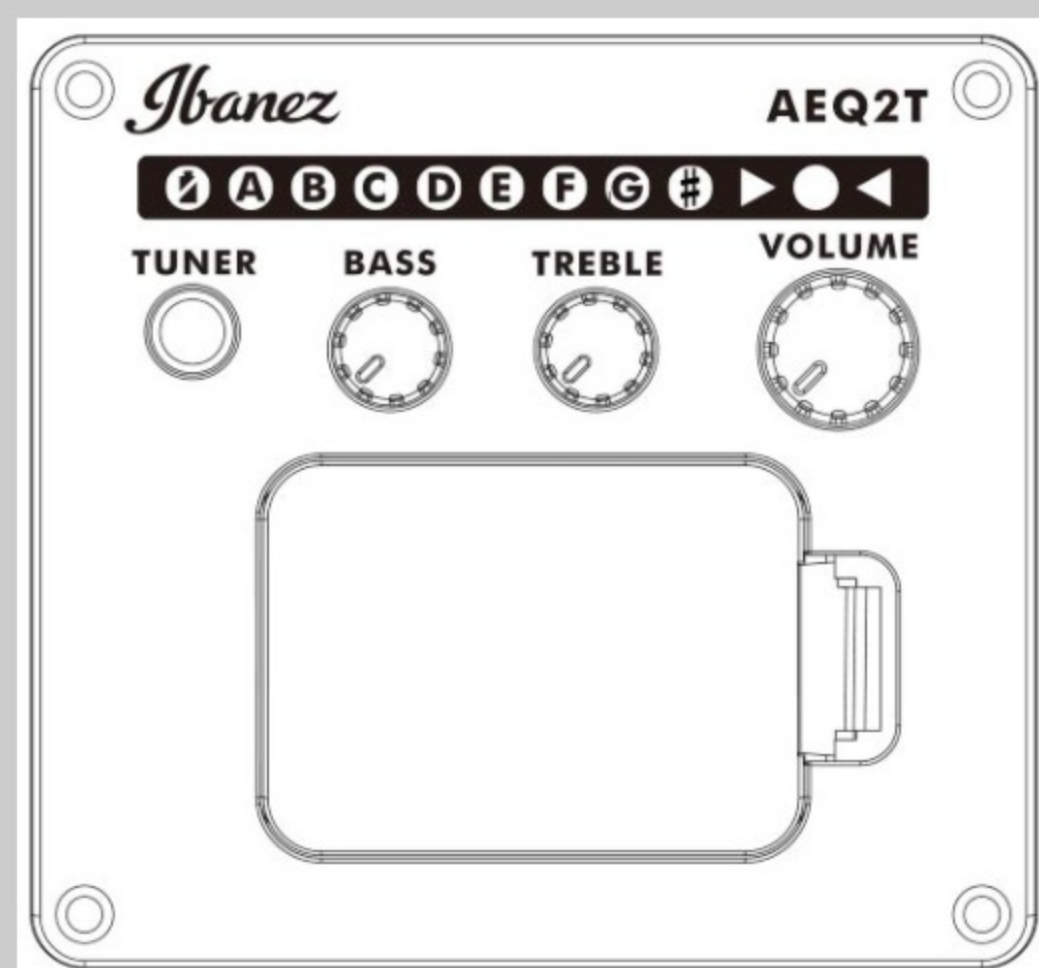

PREAMP

DESCRIPTION +

OTHER FEATURES

Recommended Bag ICB540-BK